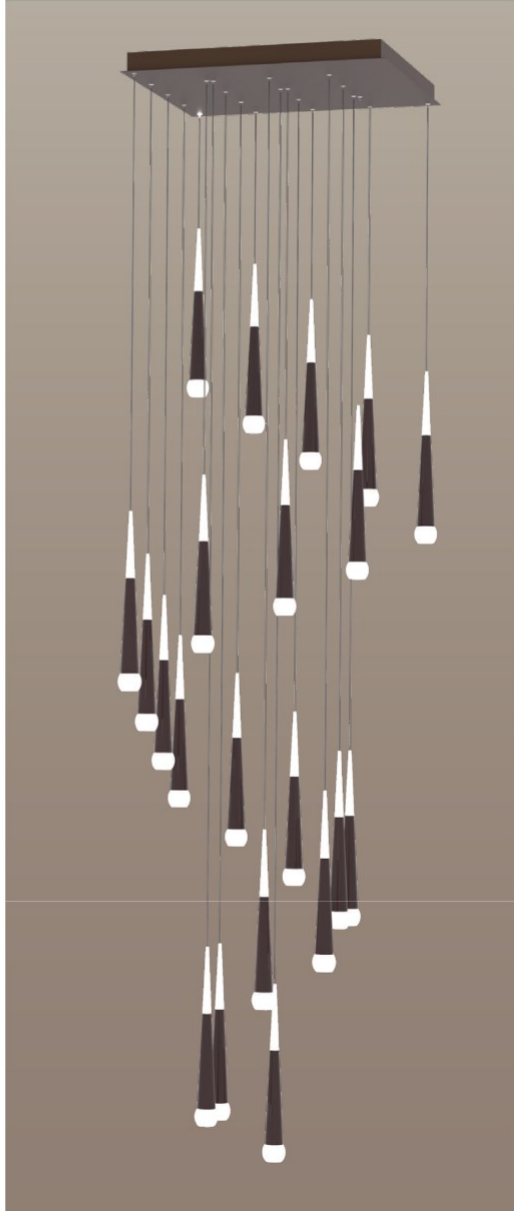

Beacon

LED Beacon Pendant

The modern looking Beacon rain drops energy-efficient LED multi-light up and downlighting pendant made by aluminum and acrylic. Create a daydream mood in a modern space with smooth and continuous dimming. Available in 6-40 Lights or any number of Lights by your designs, fixtures color temperatures are 3000K/3500K/4000K all in 1 select by Internal CCT Color selector switch or Tunable white & dimming by Wall switch / Smart phone control / Voice control. It suits any kind of space as a composite lamp for halls, stairwells, foyers, restaurant, bars and more.

Fixture can be manually adjusted from 1' to 10' with standard cable. Longer custom lengths available. Standard Finishes - Black, White, Silver, and Bronze. Other finishes available.

Material: Canopy Iron + Aluminium Profile + Acrylic
 10' Adjustable Aircraft Cable/Power Cord Included (Custom length available)
 Efficiency: Up to 85 LPW
 CCT Selectable (Standard): 3000K, 3500K, 4000K
 Controls: 1-10V (Standard), Color Tunable white & Dimming control by Wall Switch Phone App, voice control ZigBee 3 in 1
 Emergency Battery back up available

Limited Warranty: 5 Years
 Ships Assembled
 UL, cUL, FCC
 Power factor: ≥0.95
 Input Voltage: 100-277V universal
 Beam Angle: 120°
 Operating temperature: -40°F to 122°F

Model Information:

Example: SB-R21A100WSB

Products series	Wattage	Options	SB-R21	Profile Finishes
SB-R21A	100W=100W	S=Color Selectable 3K/35K/4K 0-10v dim (Standard) 4K factory color set T=3K-4K Color Tunable 3-4K by wall switch including phone App and voice control L=Line Dimming		B=Black Jack (Stock Color) S=Platinum Silver (Stock Color) W=Gloss White (Stock Color) O=Oil Bronze (Stock Color)