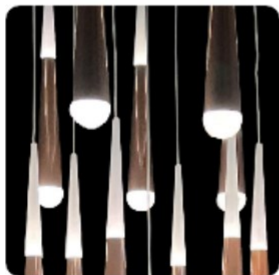

Beacon

LED Beacon Pendant

The modern looking Beacon rain drops energy-efficient LED multi-light up and downlighting pendant made by aluminum and acrylic. Create a daydream mood in a modern space with smooth and continuous dimming. Available in 6-40 Lights or any number of Lights by your designs, fixtures color temperatures are 3000K/3500K/4000K all in 1 select by Internal CCT Color selector switch or Tunable white & dimming by Wall switch / Smart phone control / Voice control. It suits any kind of space as a composite lamp for halls, stairwells, foyers, restaurant, bars and more.

Fixture can be manually adjusted from 1' to 10' with standard cable. Longer custom lengths available. Standard Finishes - Black, White, Silver, and Bronze. Other finishes available.

Material: Canopy Iron + Aluminium Profile + Acrylic
 10' Adjustable Aircraft Cable/Power Cord Included (Custom length available)
 Efficiency: Up to 85 LPW
 CCT Selectable (Standard): 3000K, 3500K, 4000K
 Controls: 1-10V (Standard), Color Tunable white & Dimming control by Wall Switch Phone App, voice control ZigBee 3 in 1
 Emergency Battery back up available

Products series	Wattage	Options	SB-R21	Profile Finishes
SB-R21A	100W=100W	S=Color Selectable 3K/35K/4K 0-10v dim (Standard) 4K factory color set T=3K-4K Color Tunable 3-4K by wall switch including phone App and voice control L=Line Dimming		B=Black Jack (Stock Color) S=Platinum Silver (Stock Color) W=Gloss White (Stock Color) O=Oil Bronze (Stock Color)