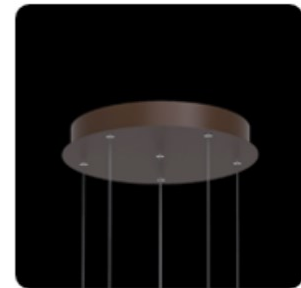

Beacon

LED Beacon Pendant

The modern looking "Beacon" rain drops energy-efficient LED multi-light up and downlighting pendant made by aluminum and acrylic. Create a daydream mood in a modern space with smooth and continuous dimming. Available in 6-40 Lights or any number of Lights by your designs, fixtures color temperatures are 3000K/3500K/4000K all in 1 select by Internal CCT Color selector switch or Tunable white & dimming by Wall switch / Smart phone control / Voice control. It suits any kind of space as a composite lamp for halls, stairwells, foyers, restaurant, bars and more.

Fixture can be manually adjusted from 1' to 10' with standard cable. Longer custom lengths available. Standard Finishes - Black, White, Silver, and Bronze. Other finishes available.

Material: Canopy Iron + Aluminium Profile + Acrylic
 10' Adjustable Aircraft Cable/Power Cord Included (Custom length available)
 Efficiency: Up to 85 LPW
 CCT Selectable (Standard): 3000K, 3500K, 4000K
 Controls: 1-10V (Standard), Color Tunable white & Dimming control by Wall Switch Phone App, voice control ZigBee 3 in 1
 Emergency Battery back up available

Limited Warranty: 5 Years
 Ships Assembled
 UL, cUL, FCC
 Power factor: ≥ 0.95
 Input Voltage: 100-277V universal
 Beam Angle: 120°
 Operating temperature: -40°F to 122°F

Model Information:

Example: SB-R20A100WSB

Products series	Wattage	Options	Profile Finishes
SB-R20A	100W=100W	S=Color Selectable 3K/35K/4K 0-10v dim (Standard) 4K factory color set T=3K-4K Color Tunable 3-4K by wall switch including phone App and voice control L=Line Dimming	B=Black Jack (Stock Color) S=Platinum Silver (Stock Color) W=Gloss White (Stock Color) O=Oil Bronze (Stock Color)