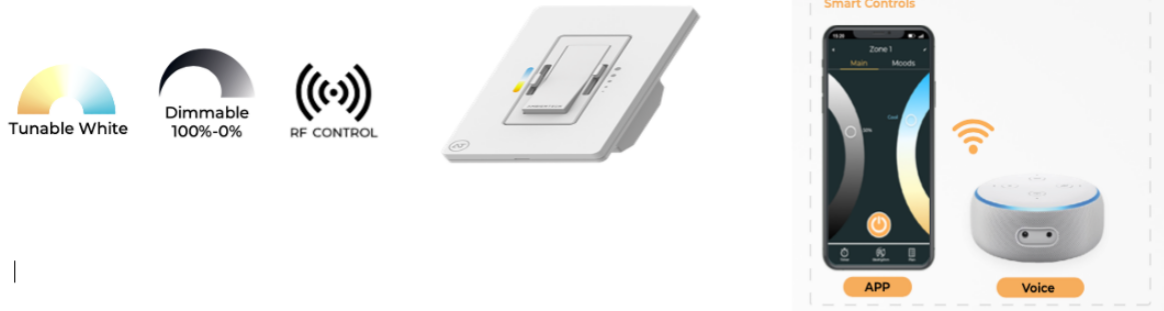

3000K-4000K Tunable white & Dimming control by DimTone wall Switch, Phone App and voice control are built in