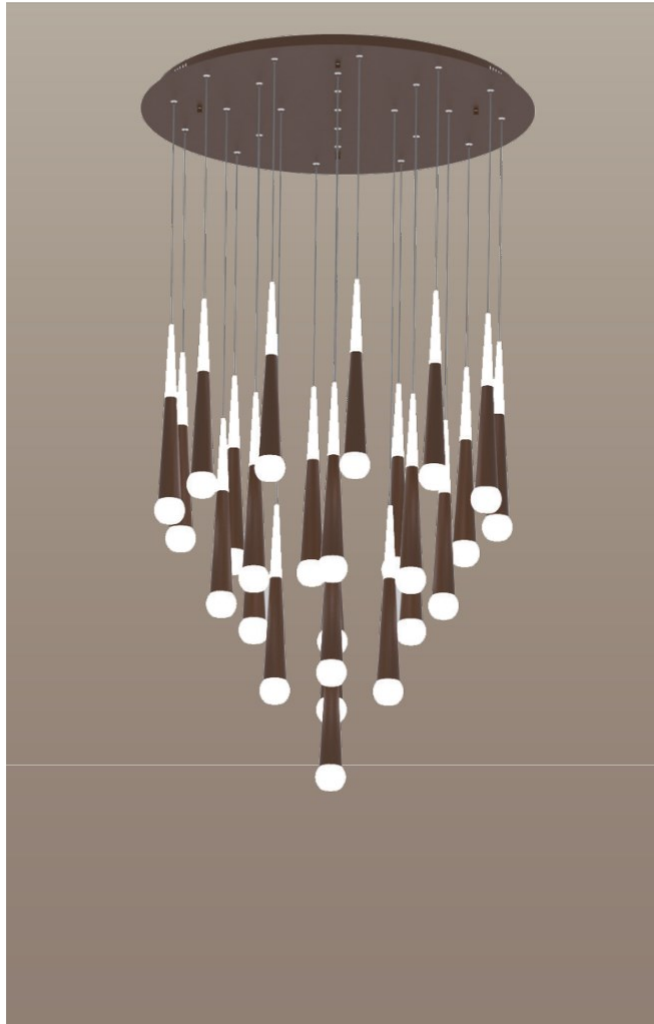

Model Information:

Example: SB-R20A100WSB

Products series	Wattage	Options	Profile Finishes
SB-R20A	100W=100W	S=Color Selectable 3K/35K/4K 0-10v dim (Standard) 4K factory color set T=3K-4K Color Tunable 3-4K by wall switch including phone App and voice control L=Line Dimming	B=Black Jack (Stock Color) S=Platinum Silver (Stock Color) W=Gloss White (Stock Color) O=Oil Bronze (Stock Color)