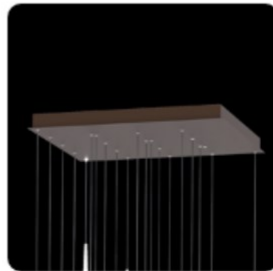

# Beacon

LED Beacon Pendant

The modern looking Beacon rain drops energy-efficient LED multi-light up and downlighting pendant made by aluminum and acrylic. Create a daydream mood in a modern space with smooth and continuous dimming. Available in 6-40 Lights or any number of Lights by your designs, fixtures color temperatures are 3000K/3500K/4000K all in 1 select by Internal CCT Color selector switch or Tunable white & dimming by Wall switch / Smart phone control / Voice control. It suits any kind of space as a composite lamp for halls, stairwells, foyers, restaurant, bars and more.

Fixture can be manually adjusted from 1' to 10' with standard cable. Longer custom lengths available. Standard Finishes - Black, White, Silver, and Bronze. Other finishes available.

Material: Canopy Iron + Aluminium Profile + Acrylic  
 10' Adjustable Aircraft Cable/Power Cord Included (Custom length available)  
 Efficiency: Up to 85 LPW  
 CCT Selectable (Standard): 3000K, 3500K, 4000K  
 Controls: 1-10V (Standard), Color Tunable white & Dimming control by Wall Switch Phone  
 App, voice control ZigBee 3 in 1  
 Emergency Battery back up available