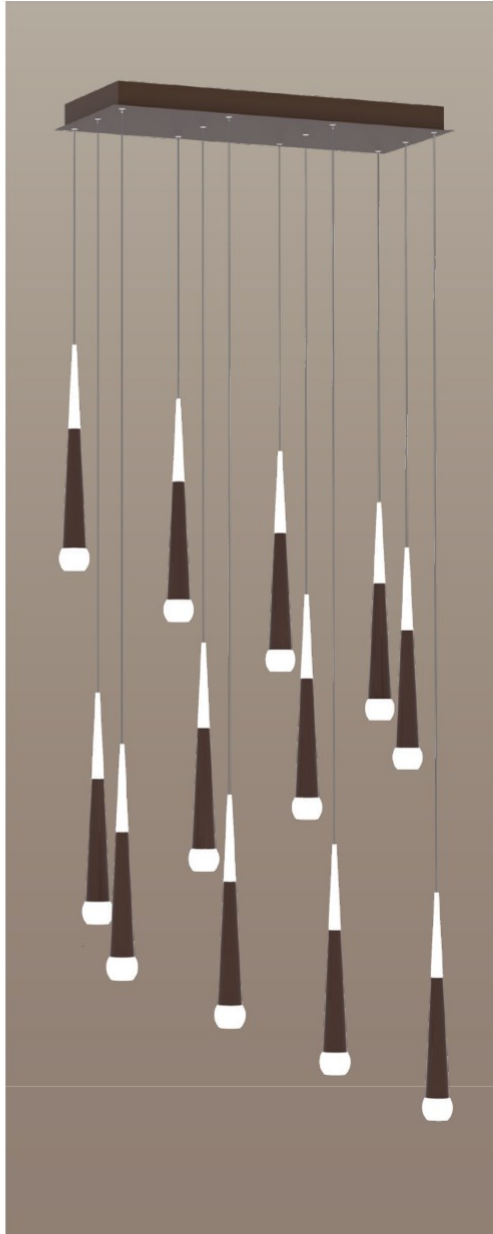

# Beacon

LED Beacon Pendant

The modern looking Beacon rain drops energy-efficient LED multi-light up and downlighting pendant made by aluminum and acrylic. Create a daydream mood in a modern space with smooth and continuous dimming. Available in 6-40 Lights or any number of Lights by your designs, fixtures color temperatures are 3000K/3500K/4000K all in 1 select by Internal CCT Color selector switch or Tunable white & dimming by Wall switch / Smart phone control / Voice control. It suits any kind of space as a composite lamp for halls, stairwells, foyers, restaurant, bars and more.

Fixture can be manually adjusted from 1' to 10' with standard cable. Longer custom lengths available. Standard Finishes - Black, White, Silver, and Bronze. Other finishes available.

Material: Canopy Iron + Aluminium Profile + Acrylic  
 10' Adjustable Aircraft Cable/Power Cord Included (Custom length available)  
 Efficiency: Up to 85 LPW  
 CCT Selectable (Standard): 3000K, 3500K, 4000K  
 Controls: 1-10V (Standard), Color Tunable white & Dimming control by Wall Switch Phone  
 App, voice control ZigBee 3 in 1  
 Emergency Battery back up available

Limited Warranty: 5 Years  
 Ships Assembled  
 UL, cUL, FCC  
 Power factor:  $\geq 0.95$   
 Input Voltage: 100-277V universal  
 Beam Angle: 120°  
 Operating temperature: -40°F to 122°F

**Model Information:**

**Example: SB-R12A60WSB**

Products series	Wattage	Options	Profile Finishes
SB-R12A	60W=30W	S=Color Selectable 3K/35K/4K 0-10v dim (Standard) 4K factory color set T=3K-4K Color Tunable 3-4K by wall switch including phone App and voice control L=Line Dimming	B=Black Jack (Stock Color) S=Platinum Silver (Stock Color) W=Gloss White (Stock Color) O=Oil Bronze (Stock Color)