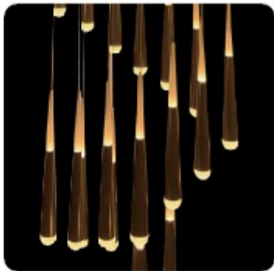

# Beacon

LED Beacon Pendant

The modern looking Beacon rain drops energy-efficient LED multi-light up and downlighting pendant made by aluminum and acrylic. Create a daydream mood in a modern space with smooth and continuous dimming. Available in 6-40 Lights or any number of Lights by your designs, fixtures color temperatures are 3000K/3500K/4000K all in 1 select by Internal CCT Color selector switch or Tunable white & dimming by Wall switch / Smart phone control / Voice control. It suits any kind of space as a composite lamp for halls, stairwells, foyers, restaurant, bars and more.

Fixture can be manually adjusted from 1' to 10' with standard cable. Longer custom lengths available. Standard Finishes - Black, White, Silver, and Bronze. Other finishes available.

Material: Canopy Iron + Aluminium Profile + Acrylic  
 10' Adjustable Aircraft Cable/Power Cord Included (Custom length available)  
 Efficiency: Up to 85 LPW  
 CCT Selectable (Standard): 3000K, 3500K, 4000K  
 Controls: 1-10V (Standard), Color Tunable white & Dimming control by Wall Switch Phone  
 App, voice control ZigBee 3 in 1  
 Emergency Battery back up available