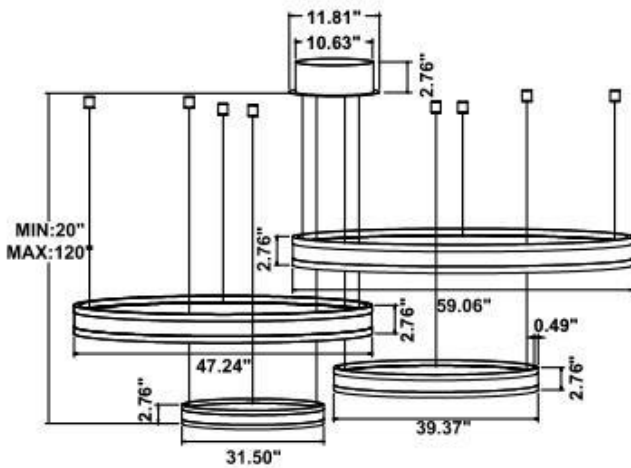

Fixture can be manually adjusted from 1' to 10' with standard cable. Longer custom lengths available. Standard Finishes - Black, White, Silver, and Bronze. Other finishes available.

Material: Canopy Iron + Aluminium Profile + Acrylic  
 10' Adjustable Aircraft Cable/Power Cord Included (Custom length available)  
 Efficiency: Up to 85 LPW  
 CCT Selectable (Standard): 3000K, 3500K, 4000K  
 Controls: 1-10V (Standard), Color Tunable white & Dimming control by Wall Switch Phone  
 App, voice control ZigBee 3 in 1  
 Emergency Battery back up available

**Dimension & Weight:**

15.57" = 16" / 23.62" = 24" / 31.5" = 32" / 39.37" = 40" / 47.24" = 48" / 59.06" = 60" / 70.87" = 72"

**82 lbs**

**115 lbs**

82 lbs

115 lbs

82 lbs

115 lbs