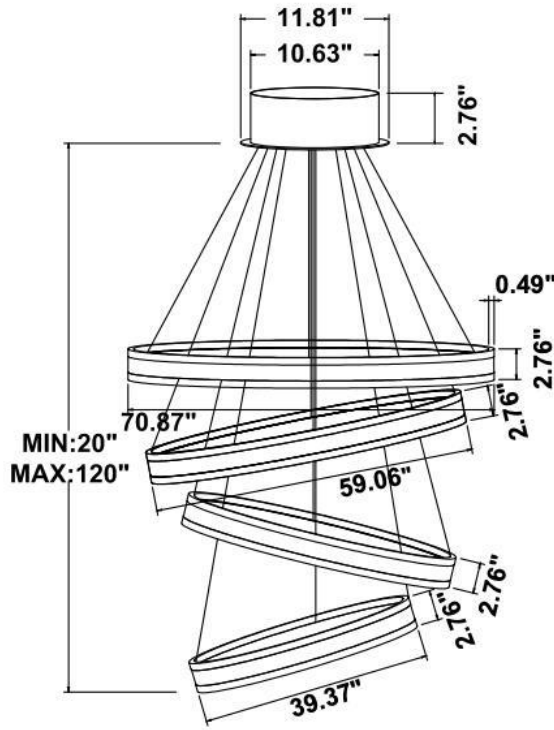

Fixture can be manually adjusted from 1' to 10' with standard cable. Longer custom lengths available. Standard Finishes - Black, White, Silver, and Bronze. Other finishes available.

Material: Canopy Iron + Aluminium Profile + Acrylic  
 10' Adjustable Aircraft Cable/Power Cord Included (Custom length available)  
 Efficiency: Up to 85 LPW  
 CCT Selectable (Standard): 3000K, 3500K, 4000K  
 Controls: 1-10V (Standard), Color Tunable white & Dimming control by Wall Switch Phone  
 App, voice control ZigBee 3 in 1  
 Emergency Battery back up available

**Dimension & Weight:**

15.57" = 16" / 23.62" = 24" / 31.5" = 32" / 39.37" = 40" / 47.24" = 48" / 59.06" = 60" / 70.87" = 72"

**82 lbs**

**115 lbs**

82 lbs

115 lbs

82 lbs

115 lbs