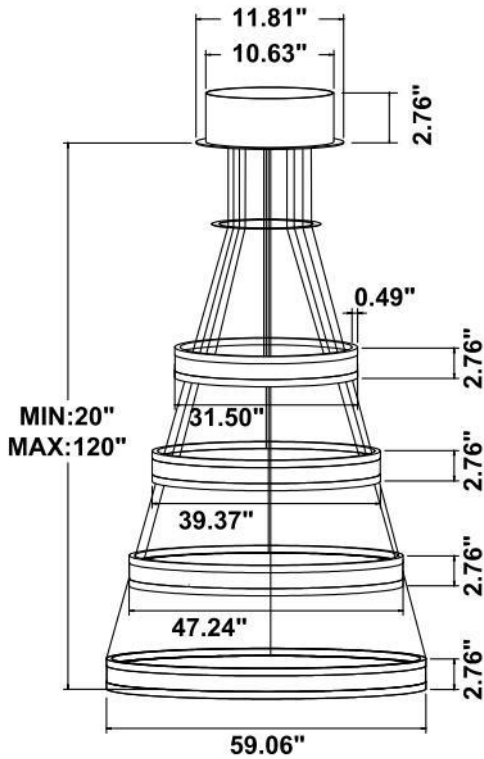

Fixture can be manually adjusted from 1' to 10' with standard cable. Longer custom lengths available. Standard Finishes - Black, White, Silver, and Bronze. Other finishes available.

Material: Canopy Iron + Aluminium Profile + Acrylic  
 10' Adjustable Aircraft Cable/Power Cord Included (Custom length available)  
 Efficiency: Up to 85 LPW  
 CCT Selectable (Standard): 3000K, 3500K, 4000K  
 Controls: 1-10V (Standard), Color Tunable white & Dimming control by Wall Switch Phone  
 App, voice control ZigBee 3 in 1  
 Emergency Battery back up available

**Dimension & Weight:**

15.57" = 16" / 23.62" = 24" / 31.5" = 32" / 39.37" = 40" / 47.24" = 48" / 59.06" = 60" / 70.87" = 72"

**82 lbs**

**115 lbs**

82 lbs

115 lbs

82 lbs

115 lbs