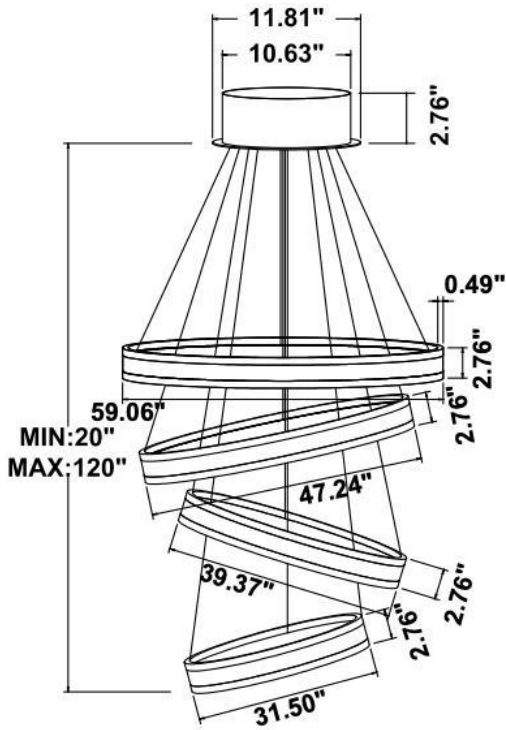

Fixture can be manually adjusted from 1' to 10' with standard cable. Longer custom lengths available. Standard Finishes - Black, White, Silver, and Bronze. Other finishes available.

Material: Canopy Iron + Aluminium Profile + Acrylic  
 10' Adjustable Aircraft Cable/Power Cord Included (Custom length available)  
 Efficiency: Up to 85 LPW  
 CCT Selectable (Standard): 3000K, 3500K, 4000K  
 Controls: 1-10V (Standard), Color Tunable white & Dimming control by Wall Switch Phone  
 App, voice control ZigBee 3 in 1  
 Emergency Battery back up available

**Dimension & Weight:**

15.57" = 16" / 23.62" = 24" / 31.5" = 32" / 39.37" = 40" / 47.24" = 48" / 59.06" = 60" / 70.87" = 72"

**82 lbs**

**115 lbs**

82 lbs

115 lbs

82 lbs

115 lbs