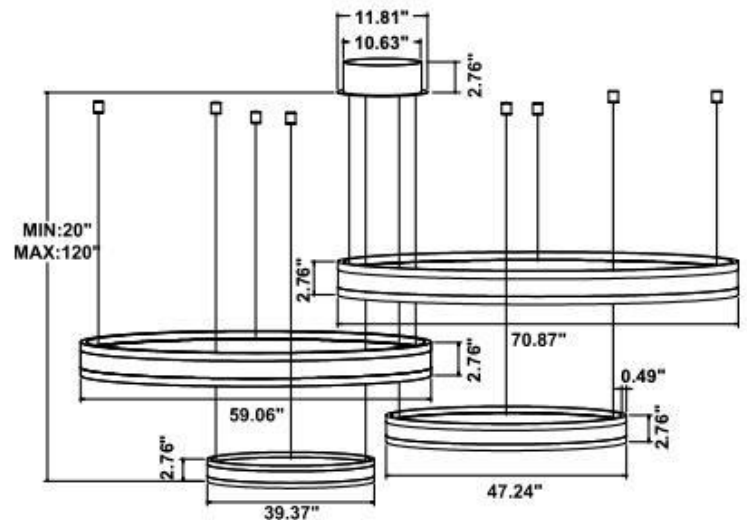

Fixture can be manually adjusted from 1' to 10' with standard cable. Longer custom lengths available. Standard Finishes - Black, White, Silver, and Bronze. Other finishes available.

Material: Canopy Iron + Aluminium Profile + Acrylic  
 10' Adjustable Aircraft Cable/Power Cord Included (Custom length available)  
 Efficiency: Up to 85 LPW  
 CCT Selectable (Standard): 3000K, 3500K, 4000K  
 Controls: 1-10V (Standard), Color Tunable white & Dimming control by Wall Switch Phone  
 App, voice control ZigBee 3 in 1  
 Emergency Battery back up available

**Dimension & Weight:**

15.57" = 16" / 23.62" = 24" / 31.5" = 32" / 39.37" = 40" / 47.24" = 48" / 59.06" = 60" / 70.87" = 72"

**82 lbs**

**115 lbs**

82 lbs

115 lbs

82 lbs

115 lbs