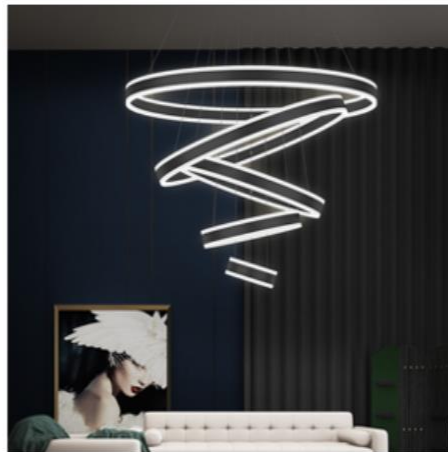

# ASPEN

LED Aspen Pendant

Snowball "ASPEN" geometric piece is a contemporary classic, and its illumination offers both up light and downlight, it has an ethereal quality in its modern design. Ranging from 1 tier to multiple tiers and sizes of 16" to 72", extruded aluminum frame with glare-free acrylic lens against yellowing and 10' long adjustable aircraft cable suspension. Available in silver, white, black, bronze and in your choice of any other color finishes. Emergency backup battery available. Fixtures color temperatures are 3000K/3500K/4000K all in 1 select by Internal CCT Color selector switch or Tunable white & dimming by Wall switch / Smart phone control / Voice control. Perfect for office, conference room and any other commercial applications.

Fixture can be manually adjusted from 1' to 10' with standard cable. Longer custom lengths available. Standard Finishes - Black, White, Silver, and Bronze. Other finishes available.

Material: Canopy Iron + Aluminium Profile + Acrylic  
 10' Adjustable Aircraft Cable/Power Cord Included (Custom length available)  
 Efficiency: Up to 85 LPW  
 CCT Selectable (Standard): 3000K, 3500K, 4000K  
 Controls: 1-10V (Standard), Color Tunable white & Dimming control by Wall Switch Phone  
 App, voice control ZigBee 3 in 1  
 Emergency Battery back up available