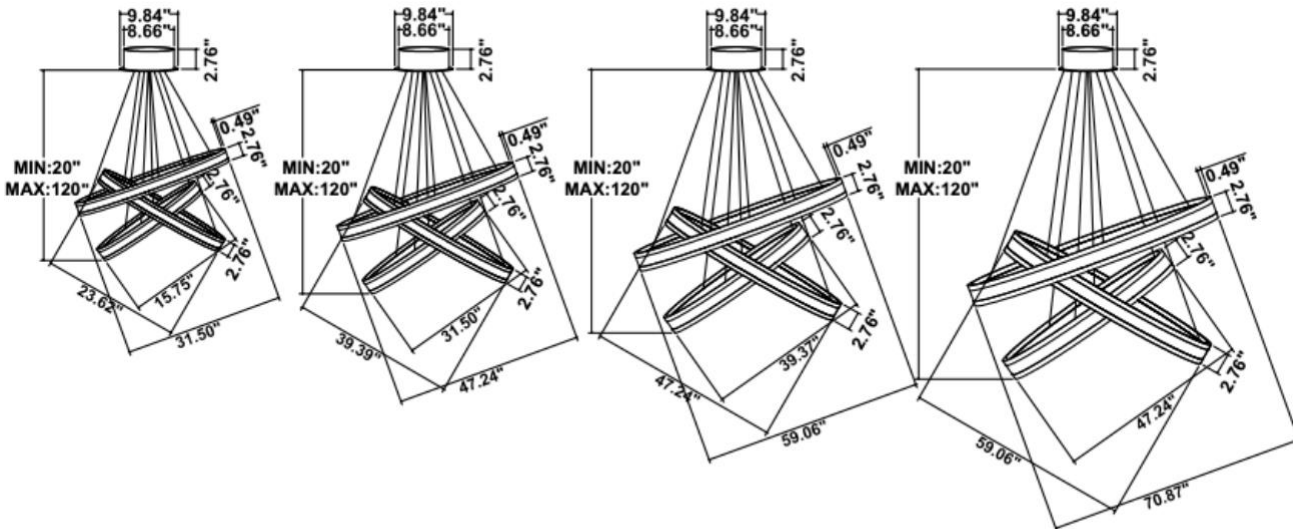

Fixture can be manually adjusted from 1' to 10' with standard cable. Longer custom lengths available. Standard Finishes - Black, White, Silver, and Bronze. Other finishes available.

Material: Canopy Iron + Aluminium Profile + Acrylic
 10' Adjustable Aircraft Cable/Power Cord Included (Custom length available)
 Efficiency: Up to 85 LPW
 CCT Selectable (Standard): 3000K, 3500K, 4000K
 Controls: 1-10V (Standard), Color Tunable white & Dimming control by Wall Switch Phone App, voice control ZigBee 3 in 1
 Emergency Battery back up available

Dimension & Weight:

15.57" = 16" / 23.62" = 24" / 31.5" = 32" / 39.37" = 40" / 47.24" = 48" / 59.06" = 60" / 70.87" = 72

37 lbs

55 lbs

65 lbs

83 lbs

37 lbs

55 lbs

65 lbs

83 lbs

37 lbs

55 lbs

65 lbs

83 lbs

37 lbs

55 lbs