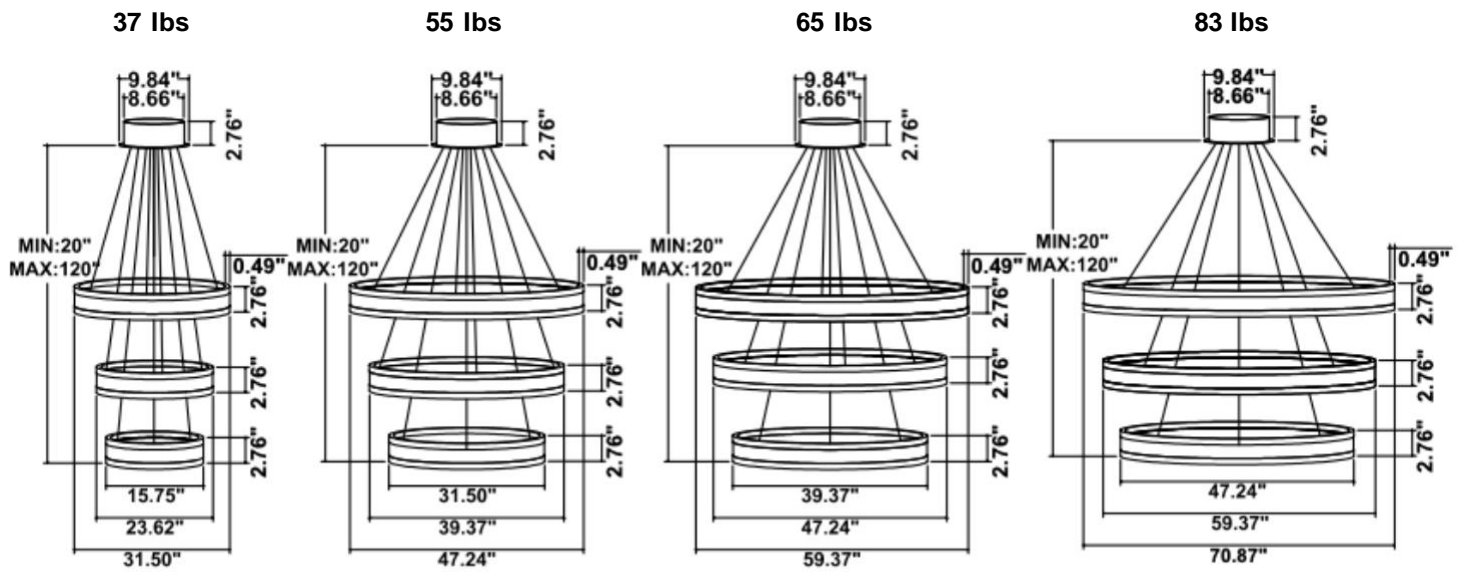

Fixture can be manually adjusted from 1' to 10' with standard cable. Longer custom lengths available. Standard Finishes - Black, White, Silver, and Bronze. Other finishes available.

Material: Canopy Iron + Aluminium Profile + Acrylic
 10' Adjustable Aircraft Cable/Power Cord Included (Custom length available)
 Efficiency: Up to 85 LPW
 CCT Selectable (Standard): 3000K, 3500K, 4000K
 Controls: 1-10V (Standard), Color Tunable white & Dimming control by Wall Switch Phone App, voice control ZigBee 3 in 1
 Emergency Battery back up available

Dimension & Weight:

15.57" = 16" / 23.62" = 24" / 31.5" = 32" / 39.37" = 40" / 47.24" = 48" / 59.06" = 60" / 70.87" = 72

37 lbs

55 lbs

65 lbs

83 lbs

37 lbs

55 lbs