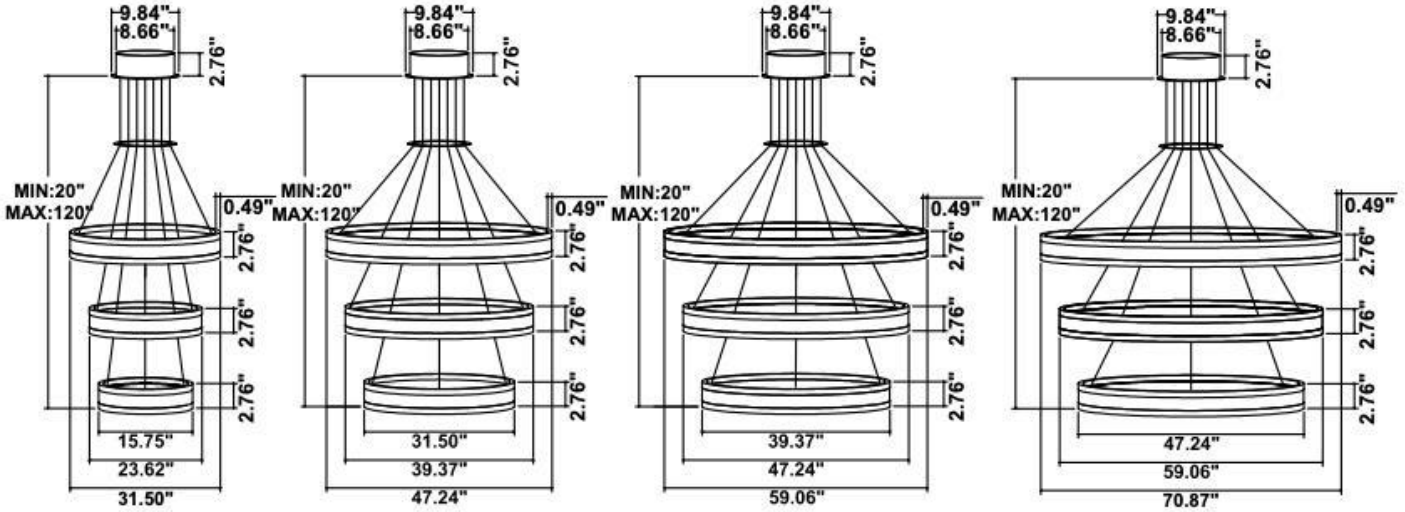

Fixture can be manually adjusted from 1' to 10' with standard cable. Longer custom lengths available. Standard Finishes - Black, White, Silver, and Bronze. Other finishes available.

Material: Canopy Iron + Aluminium Profile + Acrylic
 10' Adjustable Aircraft Cable/Power Cord Included (Custom length available)
 Efficiency: Up to 85 LPW
 CCT Selectable (Standard): 3000K, 3500K, 4000K
 Controls: 1-10V (Standard), Color Tunable white & Dimming control by Wall Switch Phone App, voice control ZigBee 3 in 1
 Emergency Battery back up available

Dimension & Weight:

15.57" = 16" / 23.62" = 24" / 31.5" = 32" / 39.37" = 40" / 47.24" = 48" / 59.06" = 60" / 70.87" = 72

37 lbs

55 lbs

65 lbs

83 lbs

37 lbs

55 lbs