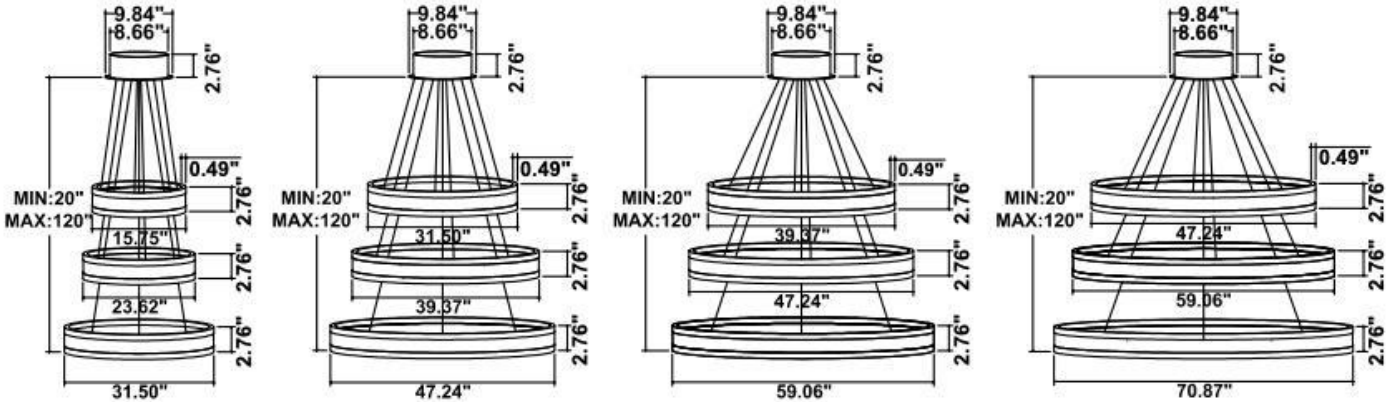

37 lbs

55 lbs

65 lbs

83 lbs