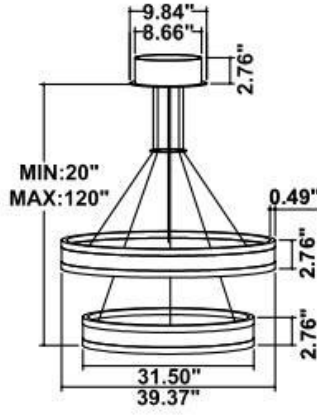

Dimension & Weight:

15.57" = 16" / 23.62" = 24" / 31.5" = 32" / 39.37" = 40" / 47.24" = 48" / 59.06" = 60" / 70.87" = 72"

24 lbs

34 lbs

48 lbs

64 lbs

24 lbs

34 lbs

48 lbs

64 lbs

24 lbs

34 lbs

48 lbs

64 lbs