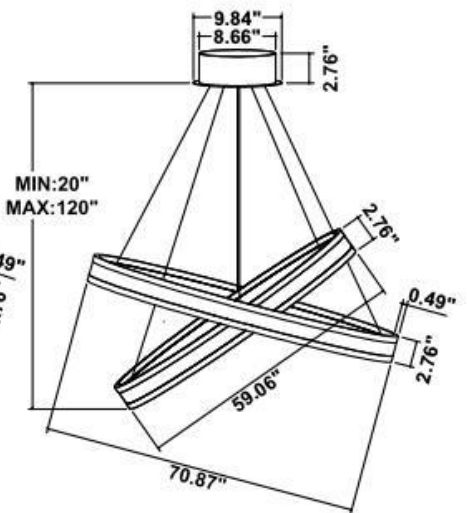

Dimension & Weight:

15.57" = 16" / 23.62" = 24" / 31.5" = 32" / 39.37" = 40" / 47.24" = 48" / 59.06" = 60" / 70.87" = 72"

24 lbs

34 lbs

48 lbs

64 lbs

24 lbs

34 lbs

48 lbs

64 lbs

24 lbs

34 lbs

48 lbs

64 lbs