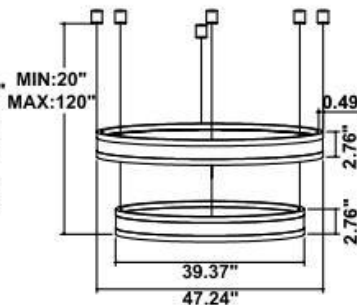

Dimension & Weight:

15.57" = 16" / 23.62" = 24" / 31.5" = 32" / 39.37" = 40" / 47.24" = 48" / 59.06" = 60" / 70.87" = 72"

24 lbs

34 lbs

48 lbs

64 lbs

24 lbs

34 lbs

48 lbs

64 lbs

24 lbs

34 lbs

48 lbs

64 lbs