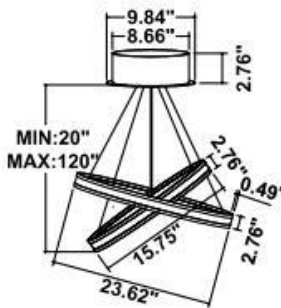

Dimension & Weight:

15.57" = 16" / 23.62" = 24" / 31.5" = 32" / 39.37" = 40" / 47.24" = 48" / 59.06" = 60" / 70.87" = 72"

24 lbs

34 lbs

48 lbs

64 lbs

24 lbs

34 lbs

48 lbs

64 lbs

24 lbs

34 lbs

48 lbs

64 lbs