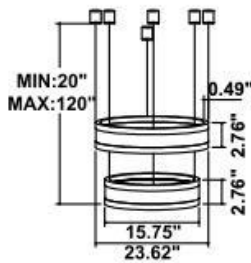

Dimension & Weight:

15.57" = 16" / 23.62" = 24" / 31.5" = 32" / 39.37" = 40" / 47.24" = 48" / 59.06" = 60" / 70.87" = 72"

24 lbs

34 lbs

48 lbs

64 lbs

24 lbs

34 lbs

48 lbs

64 lbs

24 lbs

34 lbs

48 lbs

64 lbs