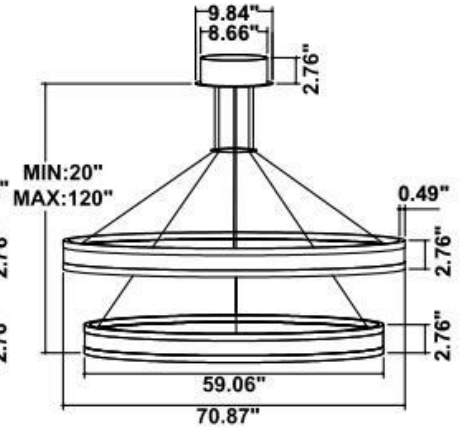

Dimension & Weight:

15.57" = 16" / 23.62" = 24" / 31.5" = 32" / 39.37" = 40" / 47.24" = 48" / 59.06" = 60" / 70.87" = 72"

24 lbs

34 lbs

48 lbs

64 lbs

24 lbs

34 lbs

48 lbs

64 lbs

24 lbs

34 lbs

48 lbs

64 lbs