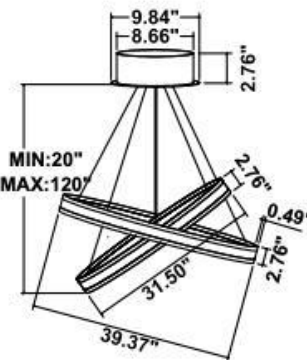

Dimension & Weight:

15.57" = 16" / 23.62" = 24" / 31.5" = 32" / 39.37" = 40" / 47.24" = 48" / 59.06" = 60" / 70.87" = 72"

24 lbs

34 lbs

48 lbs

64 lbs

24 lbs

34 lbs

48 lbs

64 lbs

24 lbs

34 lbs

48 lbs

64 lbs