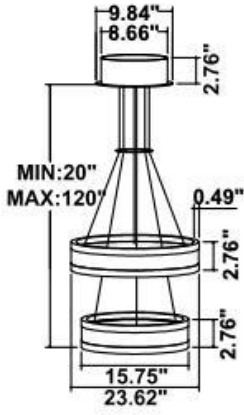

3000K-4000K Tunable white & Dimming control by DimTone wall Switch, Phone App and voice control are built in

Accessory

ACCESSORY ITEMS	MODEL NUMBER	DESCRIPTION
	SB-TONE-WSX	Tunable white & dimming DimTone Wall switch by moving 2 sliders on wall switch also available control by phone App and voice, 1 Wall Switch controls Max 700W light fixtures, 120V with no battery required
	SB-EBP/5W/B	Factory installed Remote Emergency Battery Pack 5W 90 minutes
	SB-EBP/10.7W/B	Factory installed Remote Emergency Battery Pack 10.7W 90 minutes
	SB-EBP/17W/B	Factory installed Remote Emergency Battery Pack 17W 90 minutes

Dimension & Weight:

15.57" = 16" / 23.62" = 24" / 31.5" = 32" / 39.37" = 40" / 47.24" = 48" / 59.06" = 60" / 70.87" = 72"

24 lbs

34 lbs

48 lbs

64 lbs

24 lbs

34 lbs

48 lbs

64 lbs

24 lbs

34 lbs

48 lbs

64 lbs