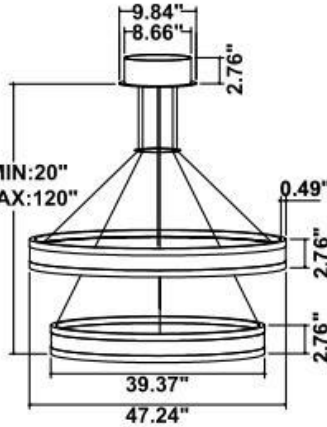

Dimension & Weight:

15.57" = 16" / 23.62" = 24" / 31.5" = 32" / 39.37" = 40" / 47.24" = 48" / 59.06" = 60" / 70.87" = 72"

24 lbs

34 lbs

48 lbs

64 lbs

24 lbs

34 lbs

48 lbs

64 lbs

24 lbs

34 lbs

48 lbs

64 lbs