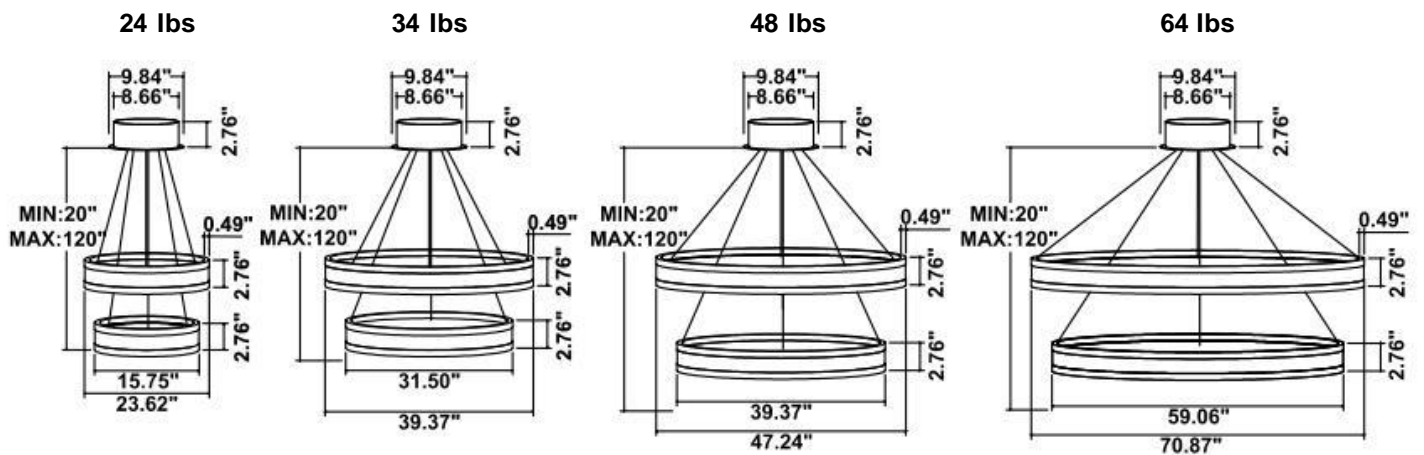

Dimension & Weight:

15.57" = 16" / 23.62" = 24" / 31.5" = 32" / 39.37" = 40" / 47.24" = 48" / 59.06" = 60" / 70.87" = 72"

24 lbs

34 lbs

48 lbs

64 lbs

24 lbs

34 lbs