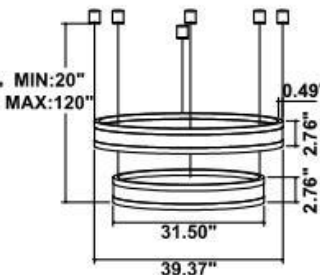

Dimension & Weight:

15.57" = 16" / 23.62" = 24" / 31.5" = 32" / 39.37" = 40" / 47.24" = 48" / 59.06" = 60" / 70.87" = 72"

24 lbs

34 lbs

48 lbs

64 lbs

24 lbs

34 lbs

48 lbs

64 lbs

24 lbs

34 lbs

48 lbs

64 lbs