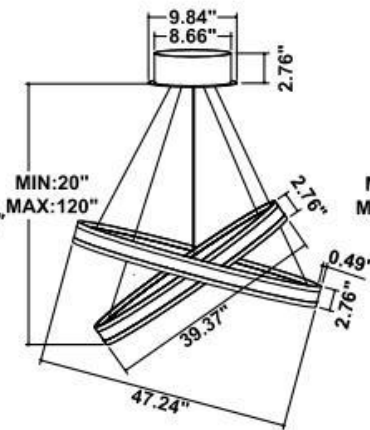

Dimension & Weight:

15.57" = 16" / 23.62" = 24" / 31.5" = 32" / 39.37" = 40" / 47.24" = 48" / 59.06" = 60" / 70.87" = 72"

24 lbs

34 lbs

48 lbs

64 lbs

24 lbs

34 lbs

48 lbs

64 lbs

24 lbs

34 lbs

48 lbs

64 lbs