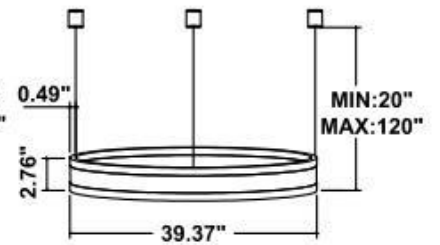

Dimension & Weight:

15.57" = 16" / 23.62" = 24" / 31.5" = 32" / 39.37" = 40" / 47.24" = 48" / 59.06" = 60" / 70.87" = 72"

10 lbs

13 lbs

16 lbs

18 lbs

20 lbs

25 lbs

35 lbs

10 lbs

13 lbs

16 lbs

18 lbs

20 lbs

25 lbs

35 lbs