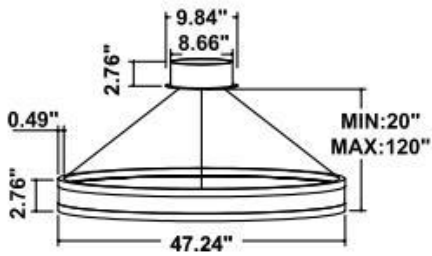

Dimension & Weight:

15.57" = 16" / 23.62" = 24" / 31.5" = 32" / 39.37" = 40" / 47.24" = 48" / 59.06" = 60" / 70.87" = 72"

10 lbs

13 lbs

16 lbs

18 lbs

20 lbs

25 lbs

35 lbs

10 lbs

13 lbs

16 lbs

18 lbs

20 lbs

25 lbs

35 lbs