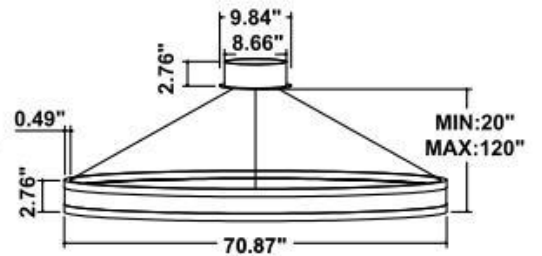

Dimension & Weight:

15.57" = 16" / 23.62" = 24" / 31.5" = 32" / 39.37" = 40" / 47.24" = 48" / 59.06" = 60" / 70.87" = 72"

10 lbs

13 lbs

16 lbs

18 lbs

20 lbs

25 lbs

35 lbs

10 lbs

13 lbs

16 lbs

18 lbs

20 lbs

25 lbs

35 lbs