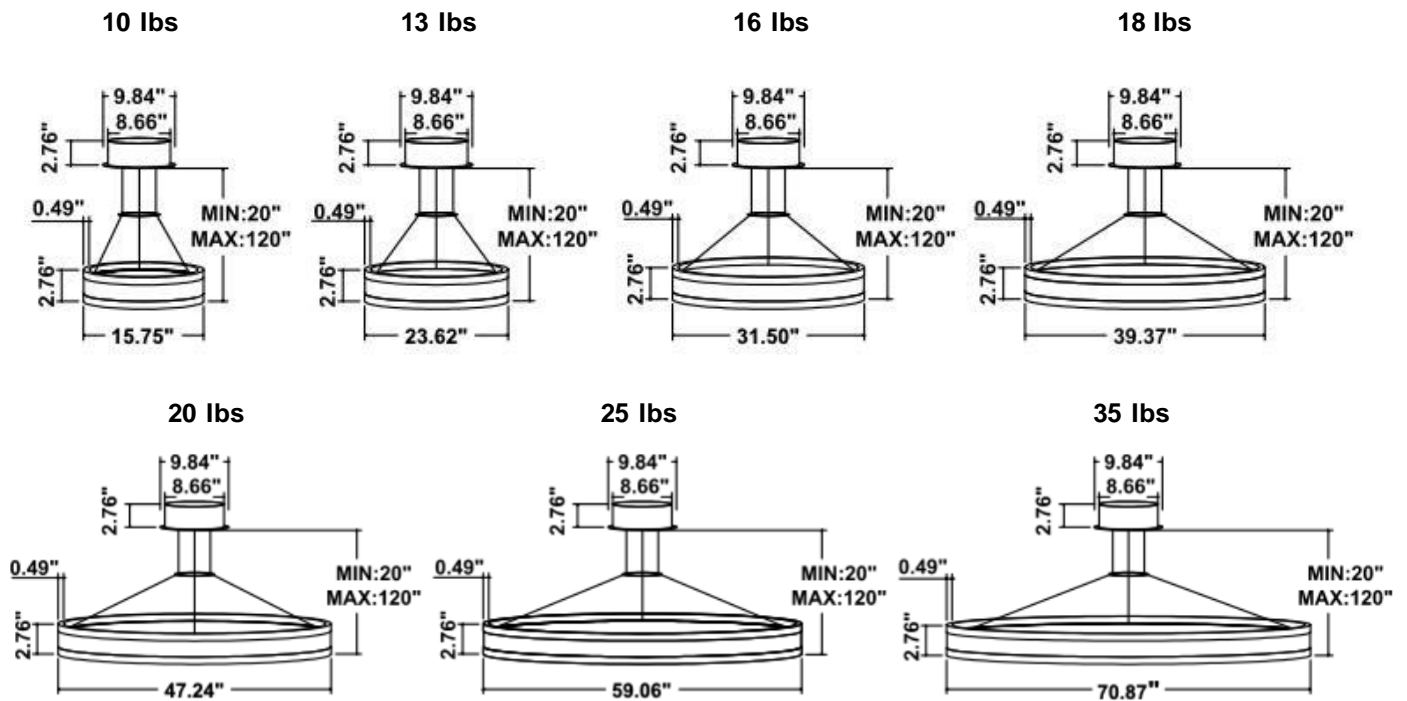

Dimension & Weight:

15.57" = 16" / 23.62" = 24" / 31.5" = 32" / 39.37" = 40" / 47.24" = 48" / 59.06" = 60" / 70.87" = 72"

10 lbs

13 lbs

16 lbs

18 lbs

20 lbs

25 lbs