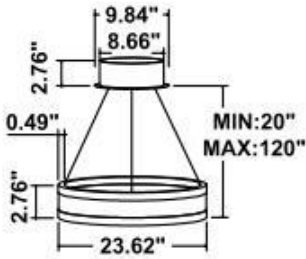

Dimension & Weight:

15.57" = 16" / 23.62" = 24" / 31.5" = 32" / 39.37" = 40" / 47.24" = 48" / 59.06" = 60" / 70.87" = 72"

10 lbs

13 lbs

16 lbs

18 lbs

20 lbs

25 lbs

35 lbs

10 lbs

13 lbs

16 lbs

18 lbs

20 lbs

25 lbs

35 lbs