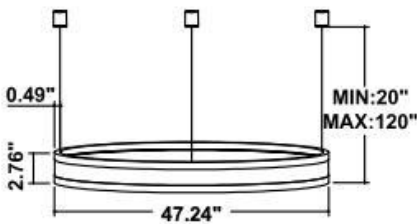

Dimension & Weight:

15.57" = 16" / 23.62" = 24" / 31.5" = 32" / 39.37" = 40" / 47.24" = 48" / 59.06" = 60" / 70.87" = 72"

10 lbs

13 lbs

16 lbs

18 lbs

20 lbs

25 lbs

35 lbs

10 lbs

13 lbs

16 lbs

18 lbs

20 lbs

25 lbs

35 lbs