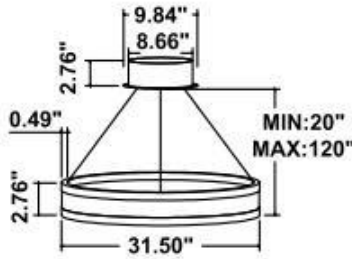

Dimension & Weight:

15.57" = 16" / 23.62" = 24" / 31.5" = 32" / 39.37" = 40" / 47.24" = 48" / 59.06" = 60" / 70.87" = 72"

10 lbs

13 lbs

16 lbs

18 lbs

20 lbs

25 lbs

35 lbs

10 lbs

13 lbs

16 lbs

18 lbs

20 lbs

25 lbs

35 lbs