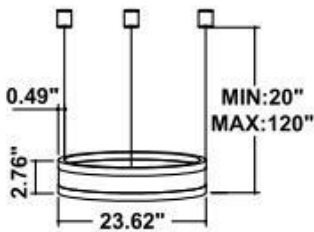

Dimension & Weight:

15.57" = 16" / 23.62" = 24" / 31.5" = 32" / 39.37" = 40" / 47.24" = 48" / 59.06" = 60" / 70.87" = 72"

10 lbs

13 lbs

16 lbs

18 lbs

20 lbs

25 lbs

35 lbs

10 lbs

13 lbs

16 lbs

18 lbs

20 lbs

25 lbs

35 lbs