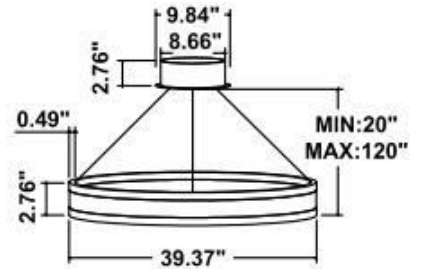

Dimension & Weight:

15.57" = 16" / 23.62" = 24" / 31.5" = 32" / 39.37" = 40" / 47.24" = 48" / 59.06" = 60" / 70.87" = 72"

10 lbs

13 lbs

16 lbs

18 lbs

20 lbs

25 lbs

35 lbs

10 lbs

13 lbs

16 lbs

18 lbs

20 lbs

25 lbs

35 lbs