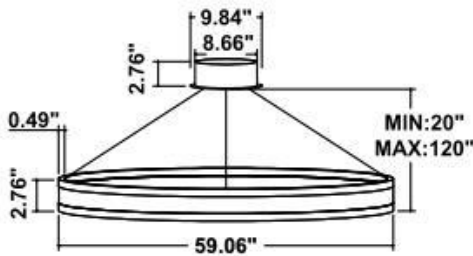

Dimension & Weight:

15.57" = 16" / 23.62" = 24" / 31.5" = 32" / 39.37" = 40" / 47.24" = 48" / 59.06" = 60" / 70.87" = 72"

10 lbs

13 lbs

16 lbs

18 lbs

20 lbs

25 lbs

35 lbs

10 lbs

13 lbs

16 lbs

18 lbs

20 lbs

25 lbs

35 lbs