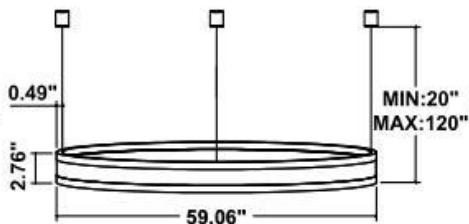

Dimension & Weight:

15.57" = 16" / 23.62" = 24" / 31.5" = 32" / 39.37" = 40" / 47.24" = 48" / 59.06" = 60" / 70.87" = 72"

10 lbs

13 lbs

16 lbs

18 lbs

20 lbs

25 lbs

35 lbs

10 lbs

13 lbs

16 lbs

18 lbs

20 lbs

25 lbs

35 lbs