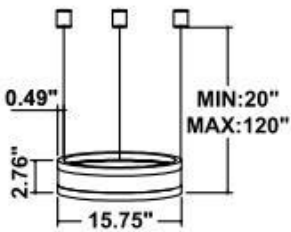

Dimension & Weight:

15.57" = 16" / 23.62" = 24" / 31.5" = 32" / 39.37" = 40" / 47.24" = 48" / 59.06" = 60" / 70.87" = 72"

10 lbs

13 lbs

16 lbs

18 lbs

20 lbs

25 lbs

35 lbs

10 lbs

13 lbs

16 lbs

18 lbs

20 lbs

25 lbs

35 lbs