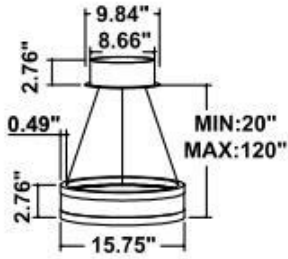

Dimension & Weight:

15.57" = 16" / 23.62" = 24" / 31.5" = 32" / 39.37" = 40" / 47.24" = 48" / 59.06" = 60" / 70.87" = 72"

10 lbs

13 lbs

16 lbs

18 lbs

20 lbs

25 lbs