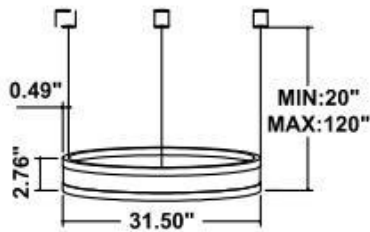

Dimension & Weight:

15.57" = 16" / 23.62" = 24" / 31.5" = 32" / 39.37" = 40" / 47.24" = 48" / 59.06" = 60" / 70.87" = 72"

10 lbs

13 lbs

16 lbs

18 lbs

20 lbs

25 lbs

35 lbs

10 lbs

13 lbs

16 lbs

18 lbs

20 lbs

25 lbs

35 lbs