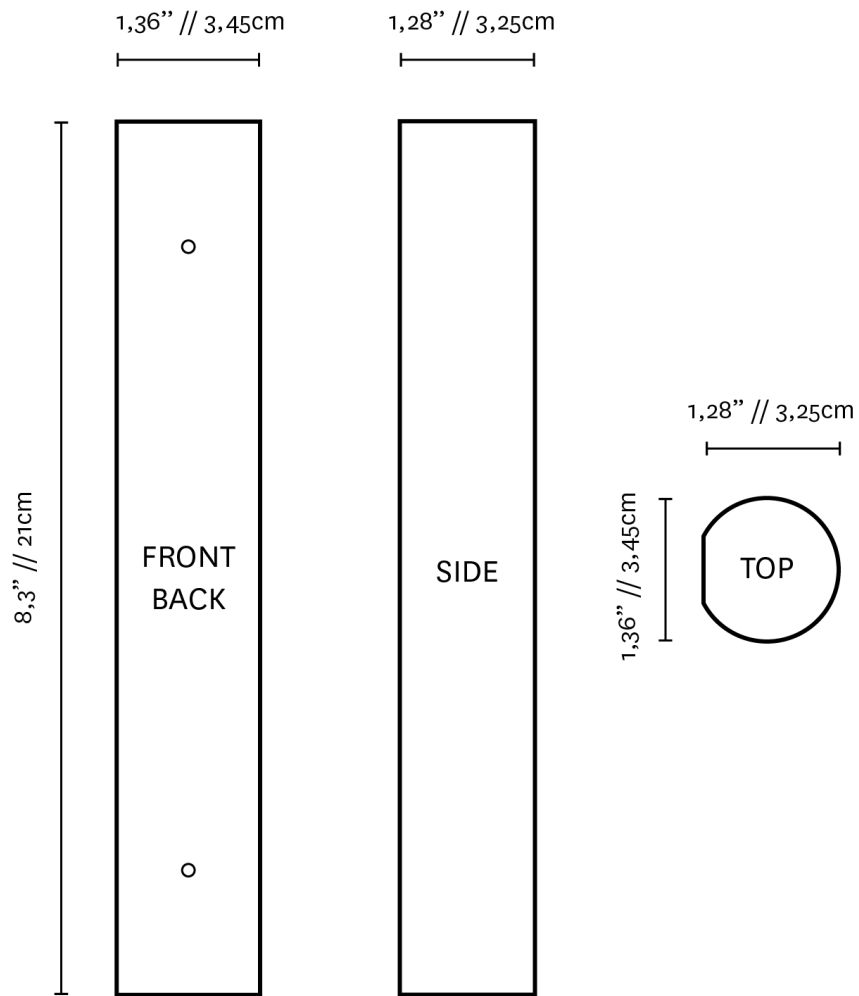

PC01 - XL

To install:
Insert two screws through furniture or cabinet
surface and into pull

Care instructions:
Clean with a soft, dry cloth

PETRA HARDWARE

sales@petrahardware.com
347-731-6499
petrahardware.com