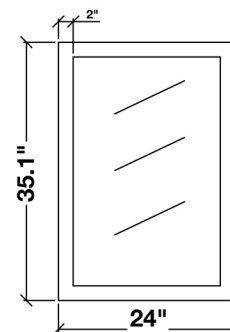

ARIEL

ADAMS 25" SINGLE SINK VANITY SET

MODEL: L025S

Cabinet Size	24"W x 21.5"D x 33.5"H
Mirror Size	24"W x 35"H
Features	<ul style="list-style-type: none">• Solid Wood Construction• Two Soft-Closing Doors• One Full-Extension, Dove Tail Construction, Soft-Closing Drawer• Satin Nickel Finish Hardware• Matching Framed Mirror Included

COLLECTION:

ARIEL ADAMS

FRONT

BACK VIEW

SIDE VIEW

MIRROR VIEW

ARIEL

WHITE QUARTZ COUNTERTOP

MODEL: L025S-CT

Dimensions

25"W x 22"D x 1.5"H

Features

- White Quartz Countertop w/ 1.5" Miter Cut Edge and Matching Backsplash
- Countertop Pre-Drilled for 8" Widespread Faucets
- One Ceramic, Round, UPC Certified Under-Mount Sink
- Matching Backsplash Included