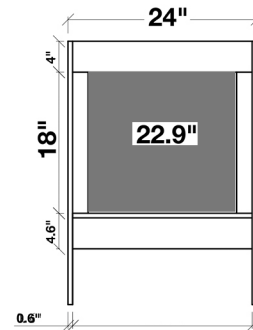

ARIEL

ADAMS 25" SINGLE SINK VANITY SET

MODEL: L025S

Cabinet Size	24"W x 21.5"D x 33.5"H
Mirror Size	24"W x 35"H
Features	• Solid Wood Construction • Two Soft-Closing Doors • One Full-Extension, Dove Tail Construction, Soft-Closing Drawer • Satin Nickel Finish Hardware • Matching Framed Mirror Included

COLLECTION:

ARIEL ADAMS

FRONT

BACK VIEW

SIDE VIEW