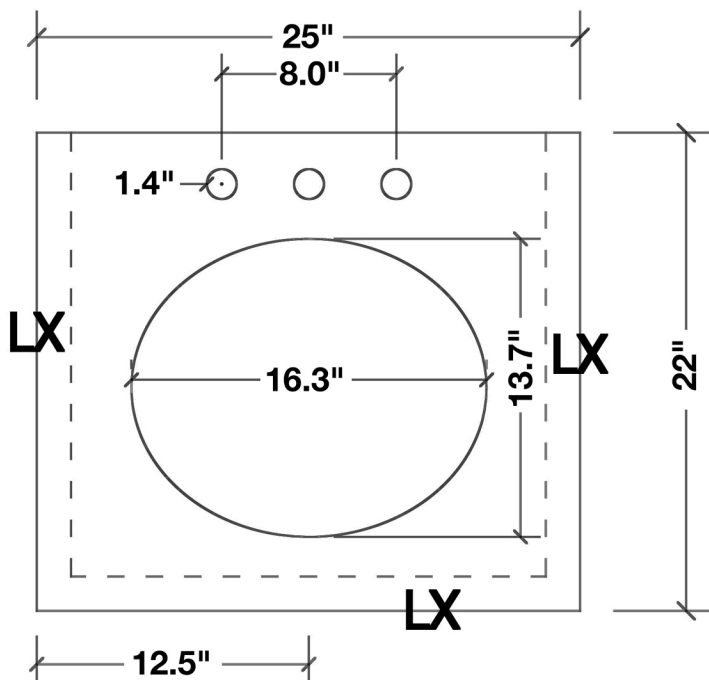

ARIEL

ADAMS 25" SINGLE SINK VANITY SET

MODEL: L025S

Cabinet Size	24"W x 21.5"D x 33.5"H
Mirror Size	24"W x 35"H
Features	<ul style="list-style-type: none">• Solid Wood Construction• Two Soft-Closing Doors• One Full-Extension, Dove Tail Construction, Soft-Closing Drawer• Satin Nickel Finish Hardware• Matching Framed Mirror Included

MODEL: L025S-CT

Dimensions

25"W x 22"D x 1.5"H

Features

- White Quartz Countertop w/ 1.5" Miter Cut Edge and Matching Backsplash
- Countertop Pre-Drilled for 8" Widespread Faucets
- One Ceramic, Round, UPC Certified Under-Mount Sink
- Matching Backsplash Included

All stone tops are finished by hand, pre-drilled for 8" widespread faucets, and double-sealed for scratch resistance and long term durability.

BACKSPLASH

TOP VIEW

1.5" EDGE SIDE VIEW