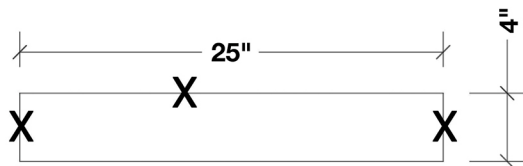

ARIEL

ADAMS 25" SINGLE SINK VANITY SET

MODEL: L025S

Cabinet Size	24"W x 21.5"D x 33.5"H
Mirror Size	24"W x 35"H
Features	<ul style="list-style-type: none">• Solid Wood Construction• Two Soft-Closing Doors• One Full-Extension, Dove Tail Construction, Soft-Closing Drawer• Satin Nickel Finish Hardware• Matching Framed Mirror Included

MODEL: L025S-CT

Dimensions

25"W x 22"D x 1.5"H

Features

- White Quartz Countertop w/ 1.5" Miter Cut Edge and Matching Backsplash
- Countertop Pre-Drilled for 8" Widespread Faucets
- One Ceramic, Round, UPC Certified Under-Mount Sink
- Matching Backsplash Included

All stone tops are finished by hand, pre-drilled for 8" widespread faucets, and double-sealed for scratch resistance and long term durability.

BACKSPLASH

TOP VIEW

1.5" EDGE SIDE VIEW