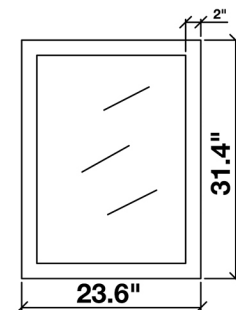

### MODEL: K060D

Cabinet Size

60" W x 18.5"D x 33.5"H

Mirror Size

24"W x 31.5"H (two pcs)

Features

- Solid Wood Construction
- Four Soft-Closing Doors
- Three Full-Extension, Dove-Tail Construction, Soft-Closing Drawers
- Satin Nickel Finish Hardware
- Matching Framed Mirrors Included

### COLLECTION:

ARIEL HANSON

FRONT

BACK VIEW

SIDE VIEW

MIRROR VIEW

## BLACK GRANITE MIDDLE COUNTERTOP

MODEL: K060D-CT

Dimensions

12.4"W x 18.5"D x 0.7"H

Features

- Black Granite Middle Countertop
- Countertop & Sinks Pre-Drilled for Single-Hole Single-Lever Faucets
- Two Ceramic Drop-In Sinks
- 

### 1.5" EDGE SIDE VIEW