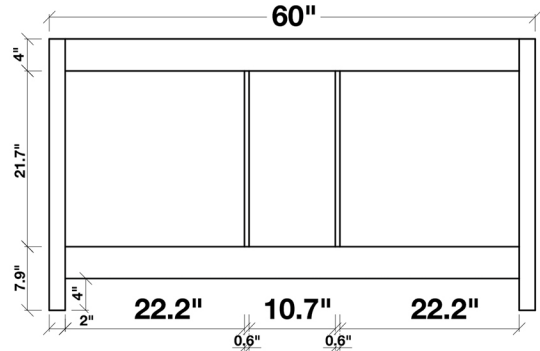

### MODEL: K060D

Cabinet Size

60" W x 18.5"D x 33.5"H

Mirror Size

24"W x 31.5"H (two pcs)

Features

- Solid Wood Construction
- Four Soft-Closing Doors
- Three Full-Extension, Dove-Tail Construction, Soft-Closing Drawers
- Satin Nickel Finish Hardware
- Matching Framed Mirrors Included

### COLLECTION:

ARIEL HANSON

FRONT

BACK VIEW

SIDE VIEW

MIRROR VIEW

## BLACK GRANITE MIDDLE COUNTERTOP

MODEL: K060D-CT

Dimensions

12.4"W x 18.5"D x 0.7"H

Features

- Black Granite Middle Countertop
- Countertop & Sinks Pre-Drilled for Single-Hole Single-Lever Faucets
- Two Ceramic Drop-In Sinks
- 

### 1.5" EDGE SIDE VIEW