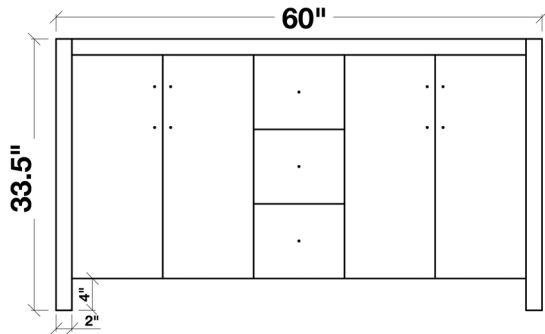

### MODEL: K060D

Cabinet Size

60" W x 18.5"D x 33.5"H

Mirror Size

24"W x 31.5"H (two pcs)

Features

- Solid Wood Construction
- Four Soft-Closing Doors
- Three Full-Extension, Dove-Tail Construction, Soft-Closing Drawers
- Satin Nickel Finish Hardware
- Matching Framed Mirrors Included

### COLLECTION:

ARIEL HANSON

FRONT

BACK VIEW

SIDE VIEW

MIRROR VIEW

## BLACK GRANITE MIDDLE COUNTERTOP

MODEL: K060D-CT

Dimensions

12.4"W x 18.5"D x 0.7"H

Features

- Black Granite Middle Countertop
- Countertop & Sinks Pre-Drilled for Single-Hole Single-Lever Faucets
- Two Ceramic Drop-In Sinks
- 

### 1.5" EDGE SIDE VIEW