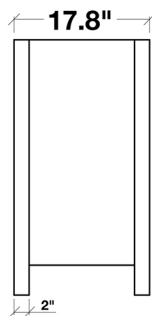

### MODEL: K060D

Cabinet Size

60" W x 18.5"D x 33.5"H

Mirror Size

24"W x 31.5"H (two pcs)

Features

- Solid Wood Construction
- Four Soft-Closing Doors
- Three Full-Extension, Dove-Tail Construction, Soft-Closing Drawers
- Satin Nickel Finish Hardware
- Matching Framed Mirrors Included

### COLLECTION:

ARIEL HANSON

FRONT

BACK VIEW

SIDE VIEW

MIRROR VIEW

## BLACK GRANITE MIDDLE COUNTERTOP

MODEL: K060D-CT

Dimensions

12.4"W x 18.5"D x 0.7"H

Features

- Black Granite Middle Countertop
- Countertop & Sinks Pre-Drilled for Single-Hole Single-Lever Faucets
- Two Ceramic Drop-In Sinks
- 

### 1.5" EDGE SIDE VIEW