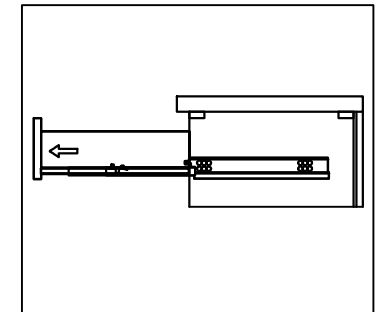

.Professional installation recommended.

PACKING LIST

1. Main cabinet

2. Mirror

3. Basin

4. Pop up+Drain pipe

5. Faucet

6. Install screw

REQUIRED TOOLS

DRAWER SLIDER ATTACHMENT AND DETACHMENT

INSTALLATION AND ADJUSTION OF HINGE