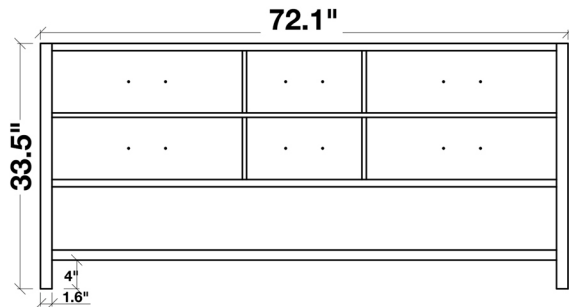

COLLECTION:

ARIEL SHAKESPEARE

FRONT