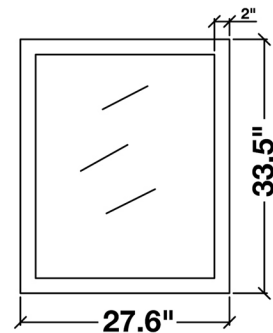

ARIEL

SHAKESPEARE 72" DOUBLE SINK VANITY SET

MODEL: G073D

Cabinet Size

72"W x 21.5"D x 33.5"H

Mirror Size

27.5"W x 33.5"H (two pcs)

Features

COLLECTION:

ARIEL SHAKESPEARE

FRONT

BACK VIEW

SIDE VIEW

MIRROR VIEW

ARIEL

WHITE QUARTZ COUNTERTOP

MODEL: G073D-CT

Dimensions

73"W x 22"D x 1.5"H

Features

- White Quartz Countertop w/ 1.5" Edge and Matching Backsplash
- Countertop Pre-Drilled for 8" Widespread Faucets
- Two Ceramic, Rectangular, UPC Certified Under-Mount Sinks
- Matching Backsplash Included