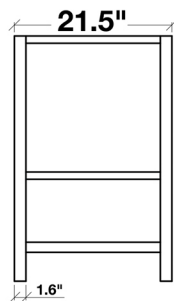

ARIEL

SHAKESPEARE 72" DOUBLE SINK VANITY SET

MODEL: G073D

Cabinet Size

72"W x 21.5"D x 33.5"H

Mirror Size

27.5"W x 33.5"H (two pcs)

Features

- Solid Wood Construction
- Four Full-Extension, Dove-Tail Construction, Soft-Closing Drawers and Two Decorative Faux Drawers
- Large Uncovered Open Storage Space
- Satin Nickel Finish Hardware
- Matching Framed Mirrors Included

COLLECTION:

ARIEL SHAKESPEARE

FRONT

BACK VIEW

SIDE VIEW

MIRROR VIEW

ARIEL

WHITE QUARTZ COUNTERTOP

MODEL: G073D-CT

Dimensions

73"W x 22"D x 1.5"H

Features

- White Quartz Countertop w/ 1.5" Edge and Matching Backsplash
- Countertop Pre-Drilled for 8" Widespread Faucets
- Two Ceramic, Rectangular, UPC Certified Under-Mount Sinks
- Matching Backsplash Included