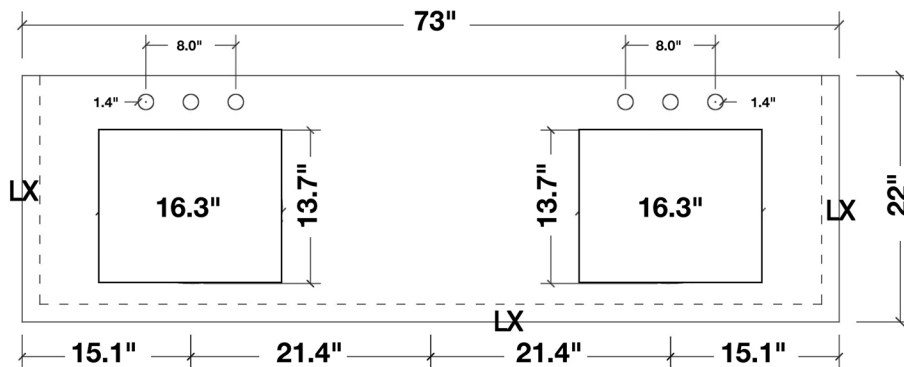

ARIEL

SHAKESPEARE 72" DOUBLE SINK VANITY SET

MODEL: G073D

Cabinet Size

72"W x 21.5"D x 33.5"H

Mirror Size

27.5"W x 33.5"H (two pcs)

Features

- Solid Wood Construction
- Four Full-Extension, Dove-Tail Construction, Soft-Closing Drawers and Two Decorative Faux Drawers
- Large Uncovered Open Storage Space
- Satin Nickel Finish Hardware
- Matching Framed Mirrors Included

MODEL: G073D-CT

Dimensions

73"W x 22"D x 1.5"H

Features

- White Quartz Countertop w/ 1.5" Edge and Matching Backsplash
- Countertop Pre-Drilled for 8" Widespread Faucets
- Two Ceramic, Rectangular, UPC Certified Under-Mount Sinks
- Matching Backsplash Included

All stone tops are finished by hand, pre-drilled for 8" widespread faucets, and double-sealed for scratch resistance and long term durability.

BACKSPLASH

TOP VIEW

1.5" EDGE SIDE VIEW