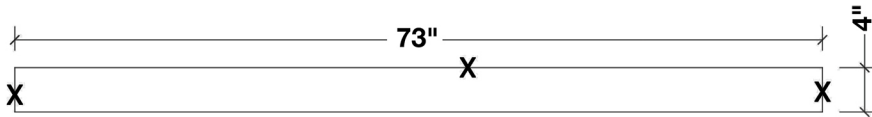

BACKSPLASH