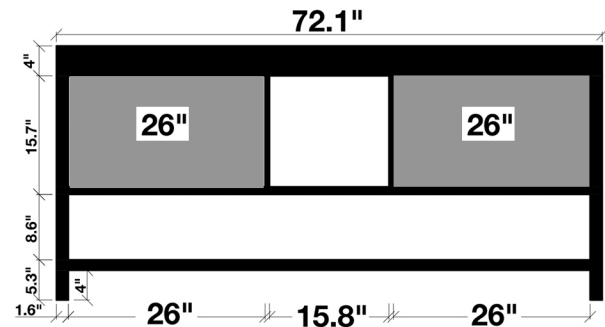

BACK VIEW

SIDE VIEW