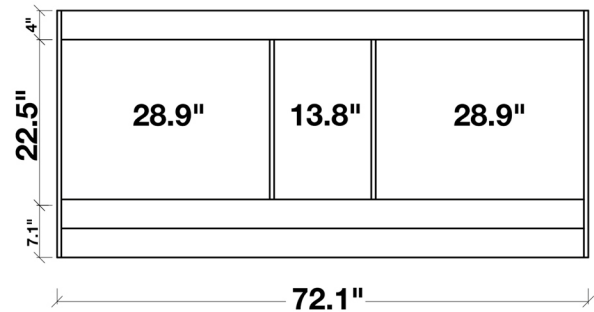

BACK VIEW

SIDE VIEW