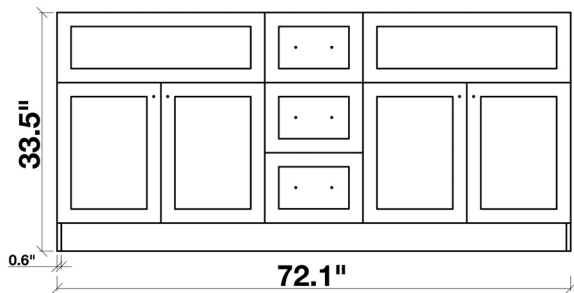

ARIEL

HAMLET 72" DOUBLE SINK VANITY SET

MODEL: F073D

1. Cabinet Size 72"W x 21.5"D x 33.5"H
2. Mirror Size 28"W x 35"H (two pcs)
3. Features
4. Solid Wood Construction
   - Four Soft-Closing Doors
   - Three Full-Extension, Dove-Tail Construction, Soft-Closing Drawers
   - Satin Nickel Finish Hardware
   - Matching Framed Mirrors Included

COLLECTION:

ARIEL HAMLET

FRONT

SIDE VIEW

MIRROR VIEW