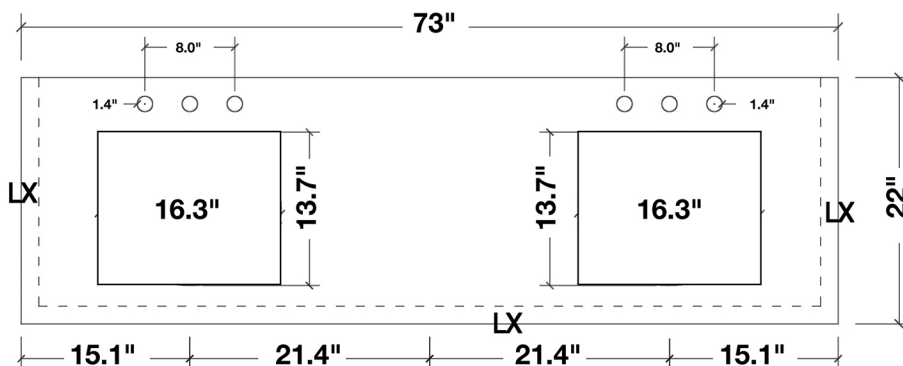

ARIEL

HAMLET 72" DOUBLE SINK VANITY SET

MODEL: F073D

- Cabinet Size 72"W x 21.5"D x 33.5"H
- Mirror Size 28"W x 35"H (two pcs)
- Features
- Solid Wood Construction
 - Four Soft-Closing Doors
 - Three Full-Extension, Dove-Tail Construction, Soft-Closing Drawers
 - Satin Nickel Finish Hardware
 - Matching Framed Mirrors Included

MODEL: F073D-CT

Dimensions

73"W x 22"D x 1.5"H

Features

- Absolute Black Granite Countertop w/ 1.5" Edge and Matching Backsplash
- Countertop Pre-Drilled for 8" Widespread Faucets
- Two Ceramic, Rectangular, UPC Certified Under-Mount Sinks
- Matching Backsplash Included

All stone tops are finished by hand, pre-drilled for 8" widespread faucets, and double-sealed for scratch resistance and long term durability.

BACKSPLASH

TOP VIEW

1.5" EDGE SIDE VIEW