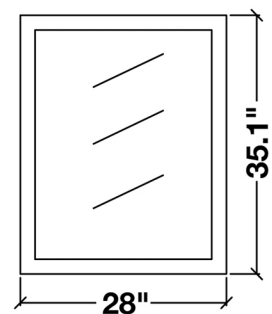

ARIEL

HAMLET 72" DOUBLE SINK VANITY SET

MODEL: F073D

1. Cabinet Size 72"W x 21.5"D x 33.5"H
2. Mirror Size 28"W x 35"H (two pcs)
3. Features
4. Solid Wood Construction
   - Four Soft-Closing Doors
   - Three Full-Extension, Dove-Tail Construction, Soft-Closing Drawers
   - Satin Nickel Finish Hardware
   - Matching Framed Mirrors Included

COLLECTION:

ARIEL HAMLET

FRONT

SIDE VIEW

MIRROR VIEW