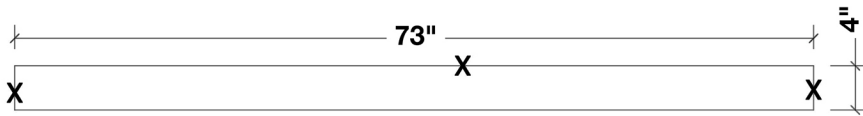

ARIEL

ABSOLUTE BLACK GRANITE COUNTERTOP

MODEL: F073D-CT

Dimensions

73"W x 22"D x 1.5"H

Features

- Absolute Black Granite Countertop w/ 1.5" Edge and Matching Backsplash
- Countertop Pre-Drilled for 8" Widespread Faucets
- Two Ceramic, Rectangular, UPC Certified Under-Mount Sinks
- Matching Backsplash Included

All stone tops are finished by hand, pre-drilled for 8" widespread faucets, and double-sealed for scratch resistance and long term durability.

BACKSPLASH

TOP VIEW