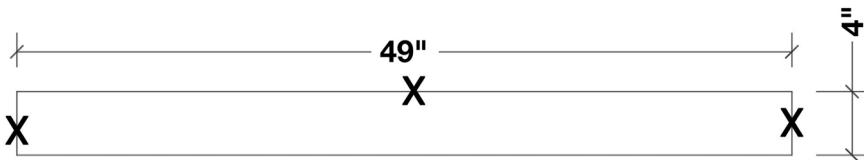

ARIEL

HAMLET 48" SINGLE SINK VANITY SET

MODEL: F049S-WQ

- Cabinet Size 48"W x 21.5"D x 33.5"H
- Mirror Size 48"W x 35"H
- Features
- Solid Wood Construction
 - Two Soft-Closing Doors
 - Four Full-Extension, Dove-Tail Construction, Soft-Closing Drawers
 - Satin Nickel Finish Hardware
 - Matching Framed Mirror Included

MODEL: F049S-WQ-CT

Dimensions

49"W x 22"D x 1.5"H

Features

- White Quartz Countertop w/ 1.5" Edge and Matching Backsplash
- Countertop Pre-Drilled for 8" Widespread Faucets
- One Ceramic, Rectangular, UPC Certified Under-Mount Sink
- Matching Backsplash Included

All stone tops are finished by hand, pre-drilled for 8" widespread faucets, and double-sealed for scratch resistance and long term durability.

BACKSPLASH

TOP VIEW

1.5" EDGE SIDE VIEW