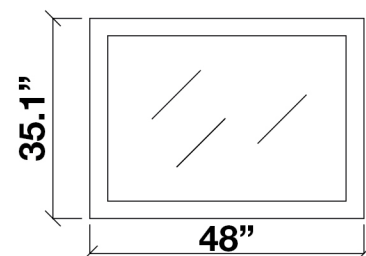

ARIEL

HAMLET 48" SINGLE SINK VANITY SET

MODEL: F049S-WQ

- Cabinet Size 48"W x 21.5"D x 33.5"H
- Mirror Size 48"W x 35"H
- Features
- Solid Wood Construction
 - Two Soft-Closing Doors
 - Four Full-Extension, Dove-Tail Construction, Soft-Closing Drawers
 - Satin Nickel Finish Hardware
 - Matching Framed Mirror Included

COLLECTION:

ARIEL HAMLET

FRONT

BACK VIEW

SIDE VIEW

MIRROR VIEW

ARIEL

WHITE QUARTZ COUNTERTOP

MODEL: F049S-WQ-CT

Dimensions

49"W x 22"D x 1.5"H

Features

- White Quartz Countertop w/ 1.5" Edge and Matching Backsplash
- Countertop Pre-Drilled for 8" Widespread Faucets
- One Ceramic, Rectangular, UPC Certified Under-Mount Sink
- Matching Backsplash Included