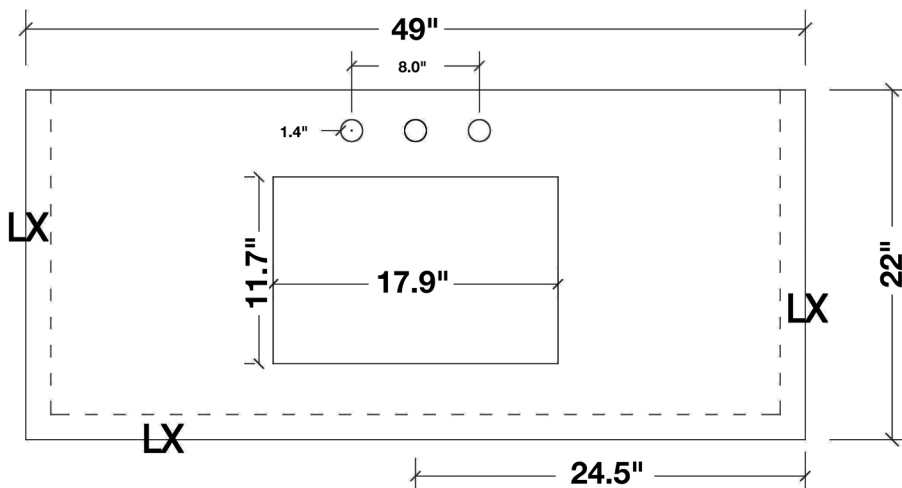

ARIEL

HAMLET 48" SINGLE SINK VANITY SET

MODEL: F049S-WQ

- Cabinet Size 48"W x 21.5"D x 33.5"H
- Mirror Size 48"W x 35"H
- Features
- Solid Wood Construction
 - Two Soft-Closing Doors
 - Four Full-Extension, Dove-Tail Construction, Soft-Closing Drawers
 - Satin Nickel Finish Hardware
 - Matching Framed Mirror Included

MODEL: F049S-WQ-CT

Dimensions

49"W x 22"D x 1.5"H

Features

- White Quartz Countertop w/ 1.5" Edge and Matching Backsplash
- Countertop Pre-Drilled for 8" Widespread Faucets
- One Ceramic, Rectangular, UPC Certified Under-Mount Sink
- Matching Backsplash Included

All stone tops are finished by hand, pre-drilled for 8" widespread faucets, and double-sealed for scratch resistance and long term durability.

BACKSPLASH

TOP VIEW

1.5" EDGE SIDE VIEW