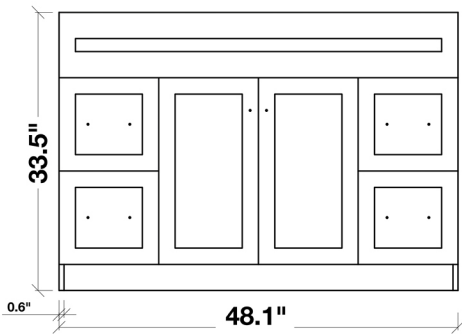

ARIEL

HAMLET 48" SINGLE SINK VANITY SET

MODEL: F049S-WQ

1. Cabinet Size 48"W x 21.5"D x 33.5"H
2. Mirror Size 48"W x 35"H
3. Features
4. Solid Wood Construction
   - Two Soft-Closing Doors
   - Four Full-Extension, Dove-Tail Construction, Soft-Closing Drawers
   - Satin Nickel Finish Hardware
   - Matching Framed Mirror Included

COLLECTION:

ARIEL HAMLET

FRONT

SIDE VIEW

MIRROR VIEW