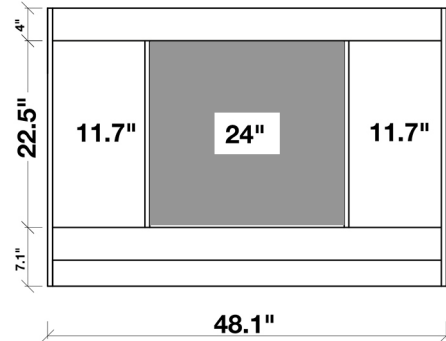

ARIEL

HAMLET 48" SINGLE SINK VANITY SET

MODEL: F049S-WQ

- Cabinet Size 48"W x 21.5"D x 33.5"H
- Mirror Size 48"W x 35"H
- Features
- Solid Wood Construction
 - Two Soft-Closing Doors
 - Four Full-Extension, Dove-Tail Construction, Soft-Closing Drawers
 - Satin Nickel Finish Hardware
 - Matching Framed Mirror Included

COLLECTION:

ARIEL HAMLET

FRONT

BACK VIEW

SIDE VIEW

MIRROR VIEW

ARIEL

WHITE QUARTZ COUNTERTOP

MODEL: F049S-WQ-CT

Dimensions

49"W x 22"D x 1.5"H

Features

- White Quartz Countertop w/ 1.5" Edge and Matching Backsplash
- Countertop Pre-Drilled for 8" Widespread Faucets
- One Ceramic, Rectangular, UPC Certified Under-Mount Sink
- Matching Backsplash Included