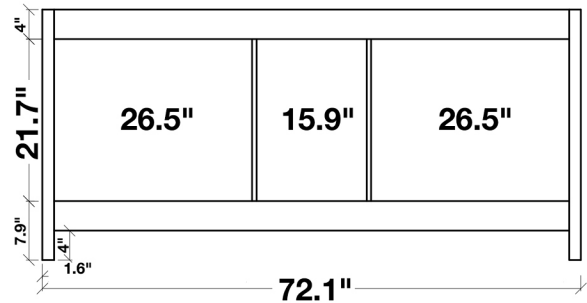

ARIEL

HOLLANDALE 73" DOUBLE SINK VANITY SET

MODEL: E073D

Cabinet Size	72"W x 21.5"D x 33.5"H
Mirror Size	28"W x 35"H (two pcs)
Features	• Solid Wood Construction • Four Soft-Closing Doors • Three Full-Extension, Dove-Tail Construction, Soft-Closing Drawers • Satin Nickel Finish Hardware • Matching Framed Mirrors Included

COLLECTION:

ARIEL HOLLANDALE

FRONT

SIDE VIEW