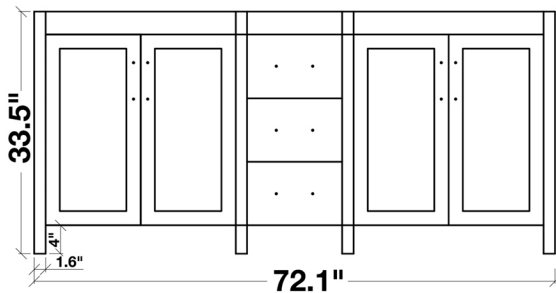

COLLECTION:

ARIEL HOLLANDALE

FRONT