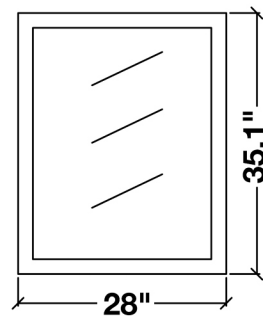

ARIEL

HOLLANDALE 73" DOUBLE SINK VANITY SET

MODEL: E073D

Cabinet Size	72"W x 21.5"D x 33.5"H
Mirror Size	28"W x 35"H (two pcs)
Features	<ul style="list-style-type: none">• Solid Wood Construction• Four Soft-Closing Doors• Three Full-Extension, Dove-Tail Construction, Soft-Closing Drawers• Satin Nickel Finish Hardware• Matching Framed Mirrors Included

COLLECTION:

ARIEL HOLLANDALE

FRONT

BACK VIEW

SIDE VIEW

MIRROR VIEW

ARIEL

CARRARA WHITE MARBLE COUNTERTOP

MODEL: E073D-CT

Dimensions

73"W x 22"D x 1.5"H

Features

- Carrara White Marble Countertop w/ 1.5" Edge and Matching Backsplash
- Countertop Pre-Drilled for 8" Widespread Faucets
- Two Ceramic, Rectangular, UPC Certified Under-Mount Sinks
- Matching Backsplash Included