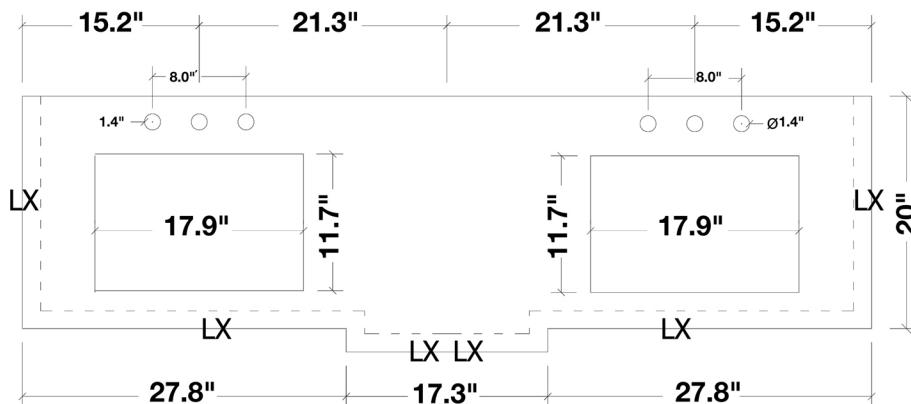

ARIEL

HOLLANDALE 73" DOUBLE SINK VANITY SET

MODEL: E073D

Cabinet Size	72"W x 21.5"D x 33.5"H
Mirror Size	28"W x 35"H (two pcs)
Features	<ul style="list-style-type: none">• Solid Wood Construction• Four Soft-Closing Doors• Three Full-Extension, Dove-Tail Construction, Soft-Closing Drawers• Satin Nickel Finish Hardware• Matching Framed Mirrors Included

MODEL: E073D-CT

Dimensions

73"W x 22"D x 1.5"H

Features

- Carrara White Marble Countertop w/ 1.5" Edge and Matching Backsplash
- Countertop Pre-Drilled for 8" Widespread Faucets
- Two Ceramic, Rectangular, UPC Certified Under-Mount Sinks
- Matching Backsplash Included

All stone tops are finished by hand, pre-drilled for 8" widespread faucets, and double-sealed for scratch resistance and long term durability.

BACKSPLASH

TOP VIEW

1.5" EDGE SIDE VIEW