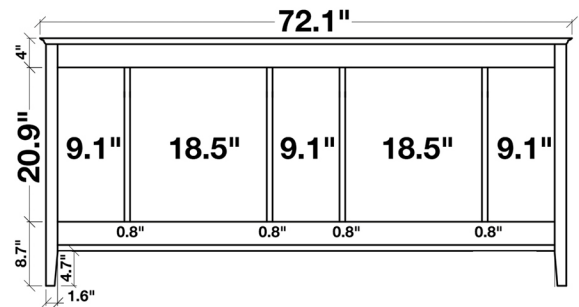

BACK VIEW

SIDE VIEW