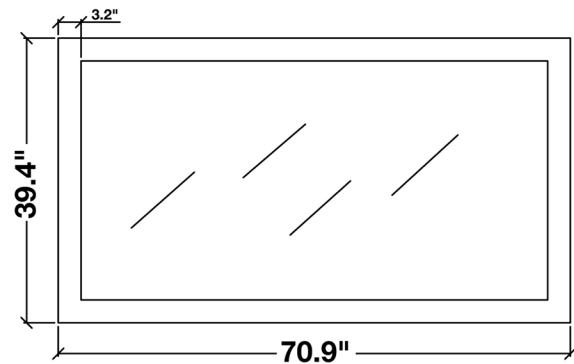

ARIEL

KENSINGTON 72" DOUBLE SINK VANITY SET

MODEL: D073D

Cabinet Size	72"W x 21.5"D x 33.5"H
Mirror Size	70.9"W x 39"H
Features	<ul style="list-style-type: none">• Solid Wood Construction• Four Soft-Closing Doors• Twelve Full-Extension, Dove-Tail Construction, Soft-Closing Drawers and Two Decorative Faux Drawers• Satin Nickel Finish Hardware• Matching Framed Mirror Included

COLLECTION:

ARIEL KENSINGTON

FRONT

BACK VIEW

SIDE VIEW

MIRROR VIEW

ARIEL

CARRARA WHITE MARBLE COUNTERTOP

MODEL: D073D-CT

Dimensions

73"W x 22"D x 1.5"H

Features

- Carrara White Marble Countertop w/ 1.5" Edge and Matching Backsplash
- Countertop Pre-Drilled for 8" Widespread Faucets
- Two Ceramic, Rectangular, UPC Certified Under-Mount Sink
- Matching Backsplash Included