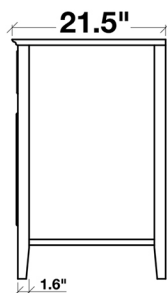

ARIEL

KENSINGTON 72" DOUBLE SINK VANITY SET

MODEL: D073D

Cabinet Size	72"W x 21.5"D x 33.5"H
Mirror Size	70.9"W x 39"H
Features	<ul style="list-style-type: none">• Solid Wood Construction• Four Soft-Closing Doors• Twelve Full-Extension, Dove-Tail Construction, Soft-Closing Drawers and Two Decorative Faux Drawers• Satin Nickel Finish Hardware• Matching Framed Mirror Included

COLLECTION:

ARIEL KENSINGTON

FRONT

BACK VIEW

SIDE VIEW

MIRROR VIEW

ARIEL

CARRARA WHITE MARBLE COUNTERTOP

MODEL: D073D-CT

Dimensions

73"W x 22"D x 1.5"H

Features

- Carrara White Marble Countertop w/ 1.5" Edge and Matching Backsplash
- Countertop Pre-Drilled for 8" Widespread Faucets
- Two Ceramic, Rectangular, UPC Certified Under-Mount Sink
- Matching Backsplash Included