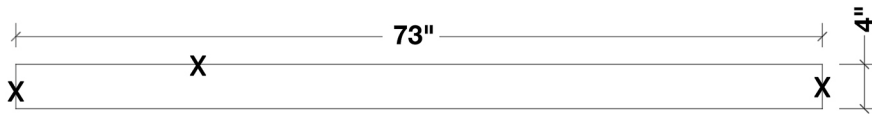

ARIEL

KENSINGTON 72" DOUBLE SINK VANITY SET

MODEL: D073D

Cabinet Size	72"W x 21.5"D x 33.5"H
Mirror Size	70.9"W x 39"H
Features	<ul style="list-style-type: none">• Solid Wood Construction• Four Soft-Closing Doors• Twelve Full-Extension, Dove-Tail Construction, Soft-Closing Drawers and Two Decorative Faux Drawers• Satin Nickel Finish Hardware• Matching Framed Mirror Included

MODEL: D073D-CT

Dimensions

73"W x 22"D x 1.5"H

Features

- Carrara White Marble Countertop w/ 1.5" Edge and Matching Backsplash
- Countertop Pre-Drilled for 8" Widespread Faucets
- Two Ceramic, Rectangular, UPC Certified Under-Mount Sink
- Matching Backsplash Included

All stone tops are finished by hand, pre-drilled for 8" widespread faucets, and double-sealed for scratch resistance and long term durability.

BACKSPLASH

TOP VIEW

1.5" EDGE SIDE VIEW