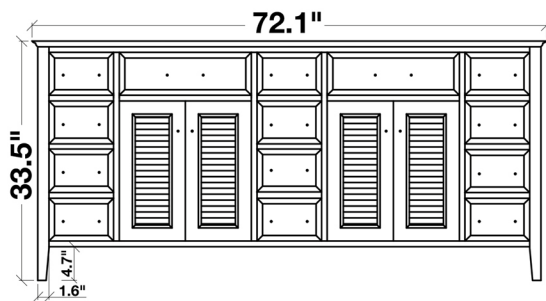

COLLECTION:

ARIEL KENSINGTON

FRONT