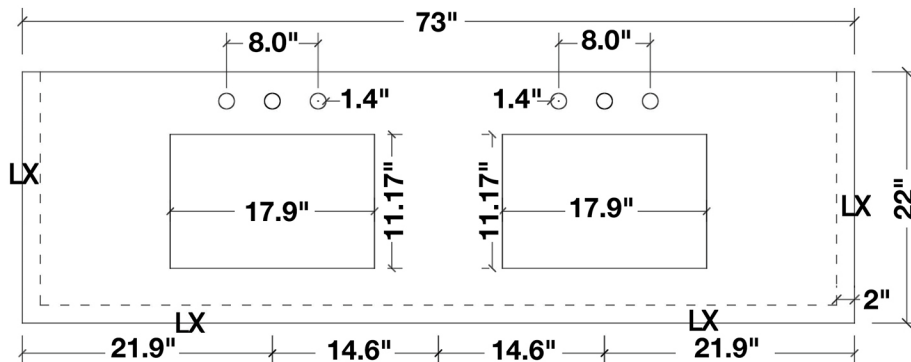

ARIEL

KENSINGTON 72" DOUBLE SINK VANITY SET

MODEL: D073D

Cabinet Size	72"W x 21.5"D x 33.5"H
Mirror Size	70.9"W x 39"H
Features	<ul style="list-style-type: none">• Solid Wood Construction• Four Soft-Closing Doors• Twelve Full-Extension, Dove-Tail Construction, Soft-Closing Drawers and Two Decorative Faux Drawers• Satin Nickel Finish Hardware• Matching Framed Mirror Included

MODEL: D073D-CT

Dimensions

73"W x 22"D x 1.5"H

Features

- Carrara White Marble Countertop w/ 1.5" Edge and Matching Backsplash
- Countertop Pre-Drilled for 8" Widespread Faucets
- Two Ceramic, Rectangular, UPC Certified Under-Mount Sink
- Matching Backsplash Included

All stone tops are finished by hand, pre-drilled for 8" widespread faucets, and double-sealed for scratch resistance and long term durability.

BACKSPLASH

TOP VIEW

1.5" EDGE SIDE VIEW