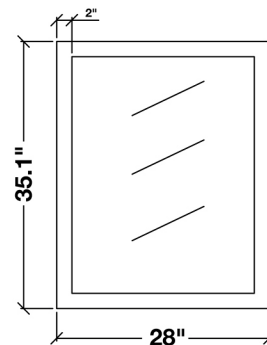

ARIEL

KENSINGTON 31" SINGLE SINK VANITY SET

MODEL: D031S

Cabinet Size	30"W x 21.5"D x 33.5"H
Mirror Size	28"W x 35"H
Features	<ul style="list-style-type: none">• Solid Wood Construction• Two Soft-Closing Doors• One Decorative Faux Drawer• Satin Nickel Finish Hardware• Matching Framed Mirror Included

COLLECTION:

ARIEL KENSINGTON

FRONT

BACK VIEW

SIDE VIEW

MIRROR VIEW

ARIEL

CARRARA WHITE MARBLE COUNTERTOP

MODEL: D031S-CT

Dimensions

31"W x 22"D x 1.5"H

Features

- Carrara White Marble Countertop w/ 1.5" Edge and Matching Backsplash
- Countertop Pre-Drilled for 8" Widespread Faucets
- One Ceramic, Rectangular, UPC Certified Under-Mount Sink
- Matching Backsplash Included