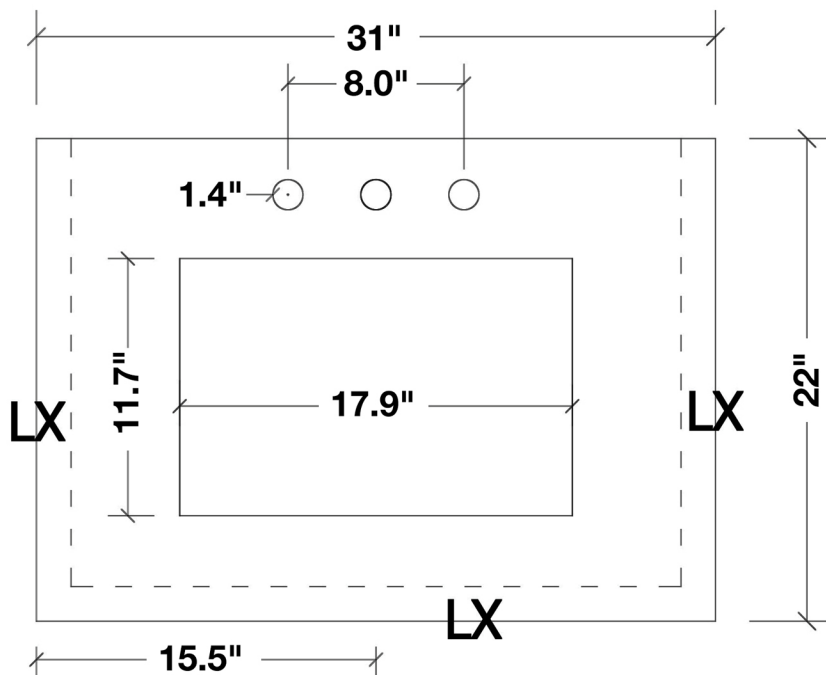

ARIEL

KENSINGTON 31" SINGLE SINK VANITY SET

MODEL: D031S

Cabinet Size	30"W x 21.5"D x 33.5"H
Mirror Size	28"W x 35"H
Features	<ul style="list-style-type: none">• Solid Wood Construction• Two Soft-Closing Doors• One Decorative Faux Drawer• Satin Nickel Finish Hardware• Matching Framed Mirror Included

MODEL: D031S-CT

Dimensions

31"W x 22"D x 1.5"H

Features

- Carrara White Marble Countertop w/ 1.5" Edge and Matching Backsplash
- Countertop Pre-Drilled for 8" Widespread Faucets
- One Ceramic, Rectangular, UPC Certified Under-Mount Sink
- Matching Backsplash Included

All stone tops are finished by hand, pre-drilled for 8" widespread faucets, and double-sealed for scratch resistance and long term durability.

BACKSPLASH

TOP VIEW

1.5" EDGE SIDE VIEW