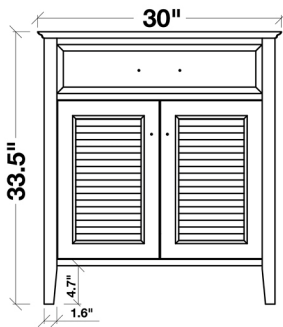

COLLECTION:

ARIEL KENSINGTON

FRONT