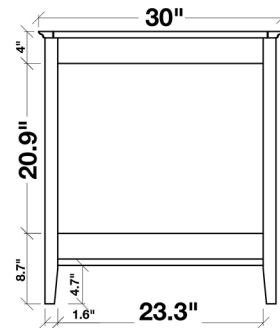

ARIEL

KENSINGTON 31" SINGLE SINK VANITY SET

MODEL: D031S

Cabinet Size	30"W x 21.5"D x 33.5"H
Mirror Size	28"W x 35"H
Features	• Solid Wood Construction • Two Soft-Closing Doors • One Decorative Faux Drawer • Satin Nickel Finish Hardware • Matching Framed Mirror Included

COLLECTION:

ARIEL KENSINGTON

FRONT

SIDE VIEW