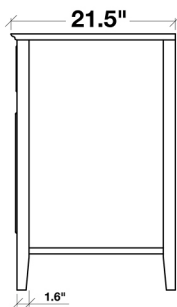

ARIEL

KENSINGTON 31" SINGLE SINK VANITY SET

MODEL: D031S

Cabinet Size	30"W x 21.5"D x 33.5"H
Mirror Size	28"W x 35"H
Features	<ul style="list-style-type: none">• Solid Wood Construction• Two Soft-Closing Doors• One Decorative Faux Drawer• Satin Nickel Finish Hardware• Matching Framed Mirror Included

COLLECTION:

ARIEL KENSINGTON

FRONT

BACK VIEW

SIDE VIEW

MIRROR VIEW

ARIEL

CARRARA WHITE MARBLE COUNTERTOP

MODEL: D031S-CT

Dimensions

31"W x 22"D x 1.5"H

Features

- Carrara White Marble Countertop w/ 1.5" Edge and Matching Backsplash
- Countertop Pre-Drilled for 8" Widespread Faucets
- One Ceramic, Rectangular, UPC Certified Under-Mount Sink
- Matching Backsplash Included