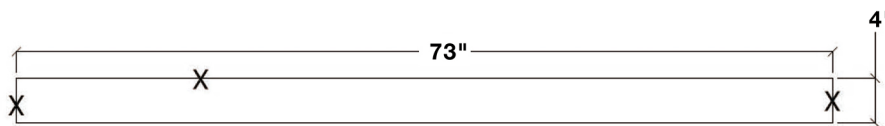

ARIEL

WESTWOOD 72" DOUBLE SINK VANITY SET

MODEL: C073D

- | | |
|--------------|---|
| Cabinet Size | 73"W x 21.5"D x 33.5"H |
| Mirror Size | 70.9"W x 39"H |
| Features | <ul style="list-style-type: none"> • Solid Wood Construction • Four Soft-Closing Doors • Three Uncovered Open Shelves • Satin Nickel Finish Hardware • Matching Framed Mirror Included |

MODEL: C073D-CT

Dimensions

73"W x 22"D x 1.5"H

Features

- Carrara White Marble Countertop w/ 1.5" Edge and Matching Backsplash
- Countertop Pre-Drilled for 8" Widespread Faucets
- Two Ceramic, Rectangular, UPC Certified Under-Mount Sinks
- Matching Backsplash Included

All stone tops are finished by hand, pre-drilled for 8" widespread faucets, and double-sealed for scratch resistance and long term durability.

BACKSPLASH

TOP VIEW

1.5" EDGE SIDE VIEW