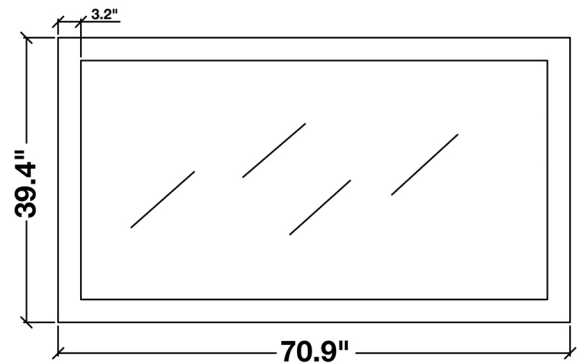

ARIEL

WESTWOOD 72" DOUBLE SINK VANITY SET

MODEL: C073D

- | | |
|--------------|---|
| Cabinet Size | 73"W x 21.5"D x 33.5"H |
| Mirror Size | 70.9"W x 39"H |
| Features | <ul style="list-style-type: none"> • Solid Wood Construction • Four Soft-Closing Doors • Three Uncovered Open Shelves • Satin Nickel Finish Hardware • Matching Framed Mirror Included |

COLLECTION:

ARIEL WESTWOOD

FRONT

BACK VIEW

SIDE VIEW

MIRROR VIEW

ARIEL

CARRARA WHITE MARBLE COUNTERTOP

MODEL: C073D-CT

Dimensions

73"W x 22"D x 1.5"H

Features

- Carrara White Marble Countertop w/ 1.5" Edge and Matching Backsplash
- Countertop Pre-Drilled for 8" Widespread Faucets
- Two Ceramic, Rectangular, UPC Certified Under-Mount Sinks
- Matching Backsplash Included

All stone tops are finished by hand, pre-drilled for 8" widespread faucets, and double-sealed for scratch resistance and long term durability.

BACKSPLASH

TOP VIEW

1.5" EDGE SIDE VIEW