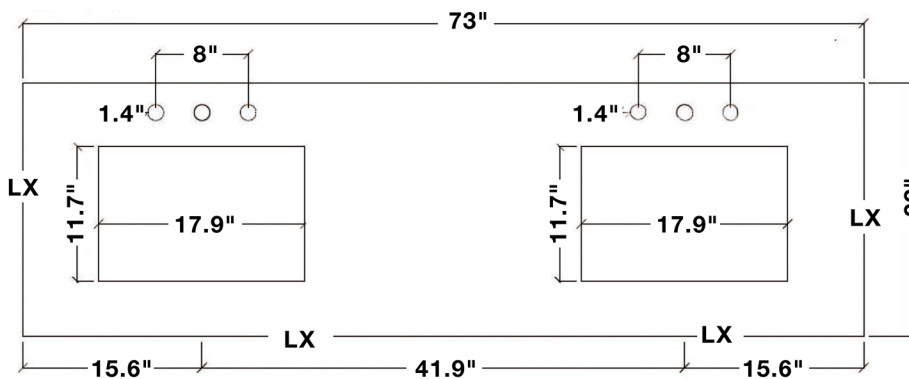

ARIEL

WESTWOOD 72" DOUBLE SINK VANITY SET

MODEL: C073D

- | | |
|--------------|---|
| Cabinet Size | 73"W x 21.5"D x 33.5"H |
| Mirror Size | 70.9"W x 39"H |
| Features | <ul style="list-style-type: none"> • Solid Wood Construction • Four Soft-Closing Doors • Three Uncovered Open Shelves • Satin Nickel Finish Hardware • Matching Framed Mirror Included |

MODEL: C073D-CT

Dimensions

73"W x 22"D x 1.5"H

Features

- Carrara White Marble Countertop w/ 1.5" Edge and Matching Backsplash
- Countertop Pre-Drilled for 8" Widespread Faucets
- Two Ceramic, Rectangular, UPC Certified Under-Mount Sinks
- Matching Backsplash Included

All stone tops are finished by hand, pre-drilled for 8" widespread faucets, and double-sealed for scratch resistance and long term durability.

BACKSPLASH

TOP VIEW

1.5" EDGE SIDE VIEW