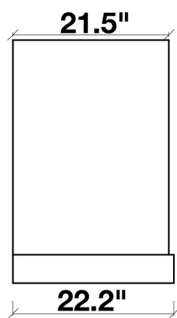

ARIEL

WESTWOOD 72" DOUBLE SINK VANITY SET

MODEL: C073D

- | | |
|--------------|---|
| Cabinet Size | 73"W x 21.5"D x 33.5"H |
| Mirror Size | 70.9"W x 39"H |
| Features | <ul style="list-style-type: none"> • Solid Wood Construction • Four Soft-Closing Doors • Three Uncovered Open Shelves • Satin Nickel Finish Hardware • Matching Framed Mirror Included |

COLLECTION:

ARIEL WESTWOOD

FRONT

BACK VIEW

SIDE VIEW

MIRROR VIEW

ARIEL

CARRARA WHITE MARBLE COUNTERTOP

MODEL: C073D-CT

Dimensions

73"W x 22"D x 1.5"H

Features

- Carrara White Marble Countertop w/ 1.5" Edge and Matching Backsplash
- Countertop Pre-Drilled for 8" Widespread Faucets
- Two Ceramic, Rectangular, UPC Certified Under-Mount Sinks
- Matching Backsplash Included