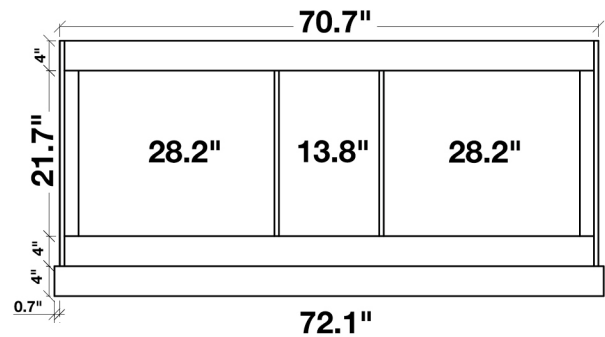

BACK VIEW

SIDE VIEW