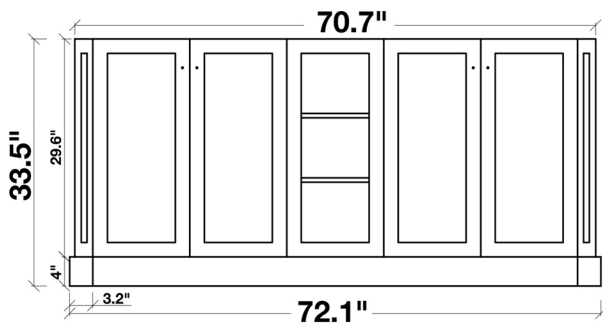

COLLECTION:

ARIEL WESTWOOD

FRONT