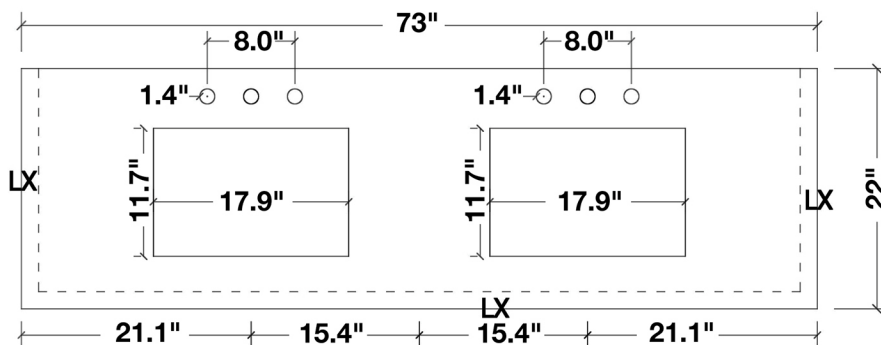

ARIEL

AMERICANO 73" DOUBLE SINK VANITY SET

MODEL: B073D

Cabinet Size	72"W x 21.5"D x 33.5"H
Mirror Size	70.9"W x 39"H
Features	<ul style="list-style-type: none">• Solid Wood Construction• Four Soft-Closing Doors• Eleven Full-Extension, Dove-Tail Construction, Soft-Closing Drawers• Satin Nickel Finish Hardware• Matching Framed Mirror Included

MODEL: B073D-CT

Dimensions

73"W x 22"D x 1.5"H

Features

- White Quartz Countertop w/ 1.5" Edge and Matching Backsplash
- Countertop Pre-Drilled for 8" Widespread Faucets
- Two Ceramic, Rectangular, UPC Certified Under-Mount Sinks
- Matching Backsplash Included

All stone tops are finished by hand, pre-drilled for 8" widespread faucets, and double-sealed for scratch resistance and long term durability.

BACKSPLASH

TOP VIEW

1.5" EDGE SIDE VIEW