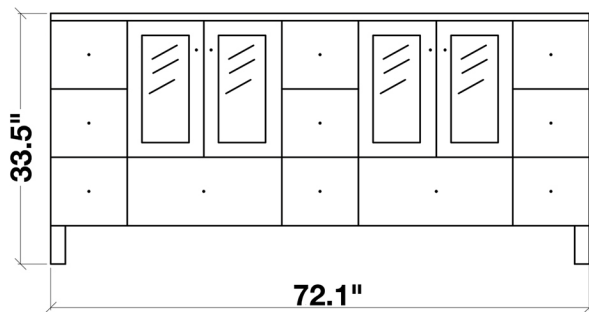

COLLECTION:

ARIEL AMERICANO

FRONT