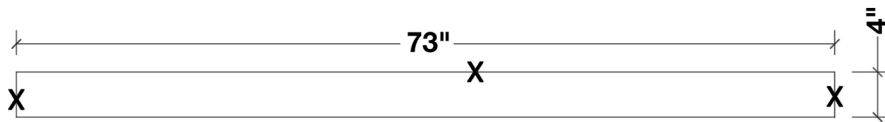

ARIEL

AMERICANO 73" DOUBLE SINK VANITY SET

MODEL: B073D

Cabinet Size	72"W x 21.5"D x 33.5"H
Mirror Size	70.9"W x 39"H
Features	<ul style="list-style-type: none">• Solid Wood Construction• Four Soft-Closing Doors• Eleven Full-Extension, Dove-Tail Construction, Soft-Closing Drawers• Satin Nickel Finish Hardware• Matching Framed Mirror Included

MODEL: B073D-CT

Dimensions

73"W x 22"D x 1.5"H

Features

- White Quartz Countertop w/ 1.5" Edge and Matching Backsplash
- Countertop Pre-Drilled for 8" Widespread Faucets
- Two Ceramic, Rectangular, UPC Certified Under-Mount Sinks
- Matching Backsplash Included

All stone tops are finished by hand, pre-drilled for 8" widespread faucets, and double-sealed for scratch resistance and long term durability.

BACKSPLASH

TOP VIEW

1.5" EDGE SIDE VIEW