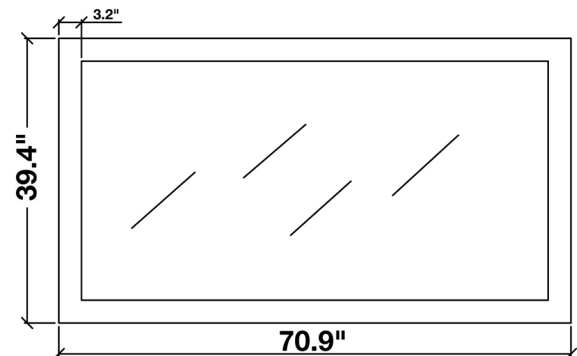

MIRROR VIEW