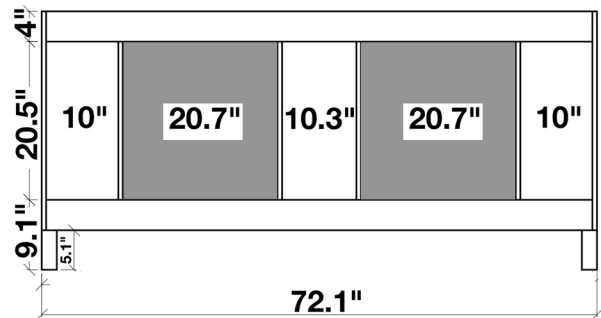

BACK VIEW

SIDE VIEW