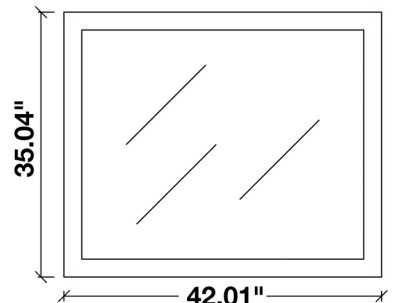

## CAMBRIDGE 43" SINGLE SINK VANITY SET

**MODEL: A043S**

- |              |   |
|--------------|---|
| Cabinet Size | 42"W x 21.5"D x 33.5"H  |
| Mirror Size  | 42"W x 35"H   |
| Features     | <ul style="list-style-type: none"> <li>• Solid Wood Construction</li> <li>• Two Soft-Closing Doors</li> <li>• Nine Full-Extension, Dove-Tail Construction, Soft-Closing Drawers</li> <li>• Satin Nickel Finish Hardware</li> <li>• Matching Framed Mirror Included</li> </ul> |

**COLLECTION:**

ARIEL CAMBRIDGE

FRONT

BACK VIEW

SIDE VIEW

MIRROR VIEW

### Dimensions

43"W x 22"D x 1.5"H

### 1.5" EDGE SIDE VIEW