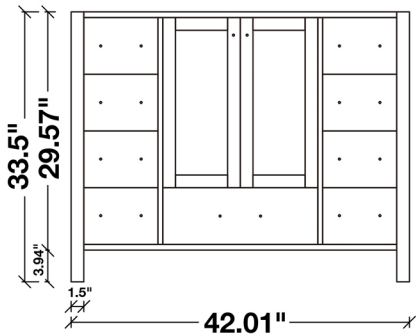

SIDE VIEW

COLLECTION:

ARIEL CAMBRIDGE

FRONT