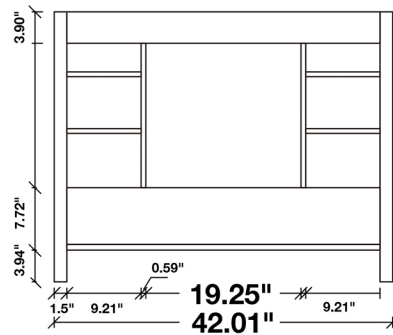

## CAMBRIDGE 43" SINGLE SINK VANITY SET

**MODEL: A043S**

- |              |   |
|--------------|---|
| Cabinet Size | 42"W x 21.5"D x 33.5"H  |
| Mirror Size  | 42"W x 35"H   |
| Features     | <ul style="list-style-type: none"> <li>• Solid Wood Construction</li> <li>• Two Soft-Closing Doors</li> <li>• Nine Full-Extension, Dove-Tail Construction, Soft-Closing Drawers</li> <li>• Satin Nickel Finish Hardware</li> <li>• Matching Framed Mirror Included</li> </ul> |

**COLLECTION:**

ARIEL CAMBRIDGE

FRONT

BACK VIEW

SIDE VIEW

MIRROR VIEW

### Dimensions

43"W x 22"D x 1.5"H

### 1.5" EDGE SIDE VIEW