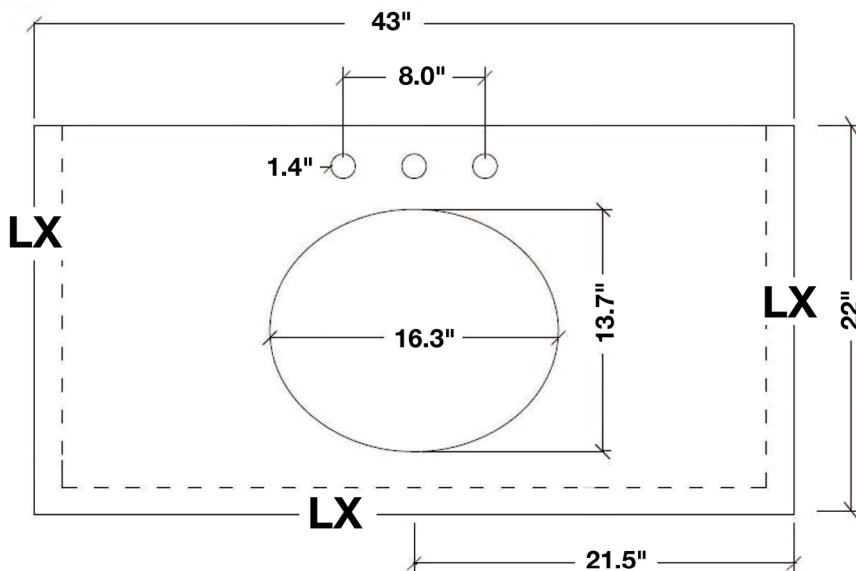

## CAMBRIDGE 43" SINGLE SINK VANITY SET

**MODEL: A043S**

- |              |   |
|--------------|---|
| Cabinet Size | 42"W x 21.5"D x 33.5"H  |
| Mirror Size  | 42"W x 35"H   |
| Features     | <ul style="list-style-type: none"> <li>• Solid Wood Construction</li> <li>• Two Soft-Closing Doors</li> <li>• Nine Full-Extension, Dove-Tail Construction, Soft-Closing Drawers</li> <li>• Satin Nickel Finish Hardware</li> <li>• Matching Framed Mirror Included</li> </ul> |

### Dimensions

43"W x 22"D x 1.5"H

### Features

- Carrara White Marble Countertop w/ 1.5" Edge and Matching Backsplash
- Countertop Pre-Drilled for 8" Widespread Faucets
- One Ceramic, Round, UPC Certified Under-Mount Sink
- Matching Backsplash Included

### 1.5" EDGE SIDE VIEW