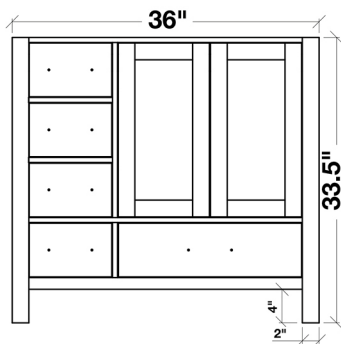

ARIEL

CAMBRIDGE 37" SINGLE SINK VANITY SET

MODEL: A037S-R

Cabinet Size	36"W x 21.5"D x 33.5"H
Mirror Size	31.5"W x 31.5"H
Features	• Solid Wood Construction • Two Soft-Closing Doors • Five Full-Extension, Dove-Tail Construction, Soft-Closing Drawers • Satin Nickel Finish Hardware • Matching Framed Mirror Included

COLLECTION:

ARIEL CAMBRIDGE

FRONT

SIDE VIEW