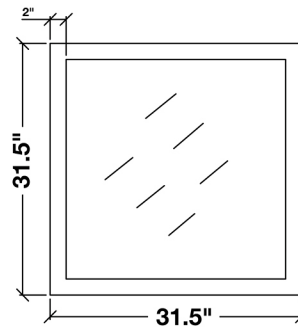

### MODEL: A037S-R

Cabinet Size	36"W x 21.5"D x 33.5"H
Mirror Size	31.5"W x 31.5"H
Features	<ul style="list-style-type: none"><li>• Solid Wood Construction</li><li>• Two Soft-Closing Doors</li><li>• Five Full-Extension, Dove-Tail Construction, Soft-Closing Drawers</li><li>• Satin Nickel Finish Hardware</li><li>• Matching Framed Mirror Included</li></ul>

### COLLECTION:

ARIEL CAMBRIDGE

FRONT

BACK VIEW

SIDE VIEW

MIRROR VIEW

### Dimensions

37"W x 22"D x 1.5"H

### 1.5" EDGE SIDE VIEW