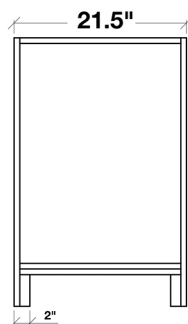

### MODEL: A037S-R

Cabinet Size	36"W x 21.5"D x 33.5"H
Mirror Size	31.5"W x 31.5"H
Features	<ul style="list-style-type: none"><li>• Solid Wood Construction</li><li>• Two Soft-Closing Doors</li><li>• Five Full-Extension, Dove-Tail Construction, Soft-Closing Drawers</li><li>• Satin Nickel Finish Hardware</li><li>• Matching Framed Mirror Included</li></ul>

### COLLECTION:

ARIEL CAMBRIDGE

FRONT

BACK VIEW

SIDE VIEW

MIRROR VIEW

### Dimensions

37"W x 22"D x 1.5"H

### 1.5" EDGE SIDE VIEW