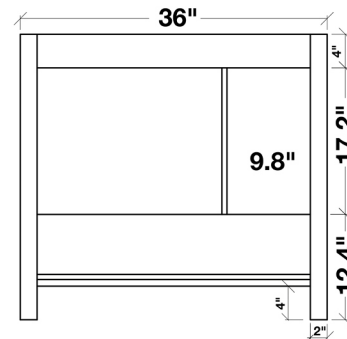

### MODEL: A037S-R

Cabinet Size	36"W x 21.5"D x 33.5"H
Mirror Size	31.5"W x 31.5"H
Features	<ul style="list-style-type: none"><li>• Solid Wood Construction</li><li>• Two Soft-Closing Doors</li><li>• Five Full-Extension, Dove-Tail Construction, Soft-Closing Drawers</li><li>• Satin Nickel Finish Hardware</li><li>• Matching Framed Mirror Included</li></ul>

### COLLECTION:

ARIEL CAMBRIDGE

FRONT

BACK VIEW

SIDE VIEW

MIRROR VIEW

### Dimensions

37"W x 22"D x 1.5"H

### 1.5" EDGE SIDE VIEW