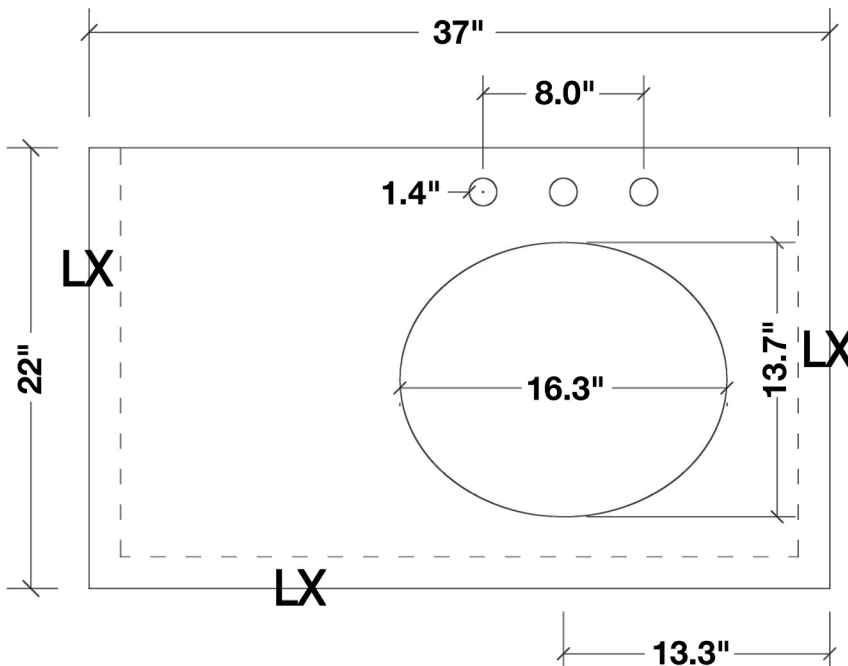

### MODEL: A037S-R

Cabinet Size	36"W x 21.5"D x 33.5"H
Mirror Size	31.5"W x 31.5"H
Features	<ul style="list-style-type: none"><li>• Solid Wood Construction</li><li>• Two Soft-Closing Doors</li><li>• Five Full-Extension, Dove-Tail Construction, Soft-Closing Drawers</li><li>• Satin Nickel Finish Hardware</li><li>• Matching Framed Mirror Included</li></ul>

### Dimensions

37"W x 22"D x 1.5"H

### Features

- Carrara White Marble Countertop w/ 1.5" Edge and Matching Backsplash
- Countertop Pre-Drilled for 8" Widespread Faucets
- One Ceramic, Round, UPC Certified Under-Mount Sink
- Matching Backsplash Included

### 1.5" EDGE SIDE VIEW