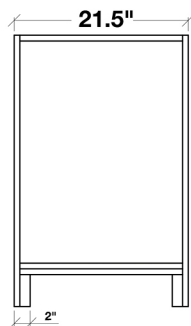

ARIEL

CAMBRIDGE 37" SINGLE SINK VANITY SET

MODEL: A037S-L

Cabinet Size	36"W x 21.5"D x 33.5"H
Mirror Size	31.5"W x 31.5"H
Features	<ul style="list-style-type: none">• Solid Wood Construction• Two Soft-Closing Doors• Five Full-Extension, Dove-Tail Construction, Soft-Closing Drawers• Satin Nickel Finish Hardware• Matching Framed Mirror Included

COLLECTION:

ARIEL CAMBRIDGE

FRONT

BACK VIEW

SIDE VIEW

MIRROR VIEW

ARIEL

CARRARA WHITE MARBLE COUNTERTOP

MODEL: A037S-L-CT

Dimensions

37"W x 22"D x 1.5"H

Features

- Carrara White Marble Countertop w/ 1.5" Edge and Matching Backsplash
- Countertop Pre-Drilled for 8" Widespread Faucets
- One Ceramic, Round, UPC Certified Under-Mount Sink
- Matching Backsplash Included