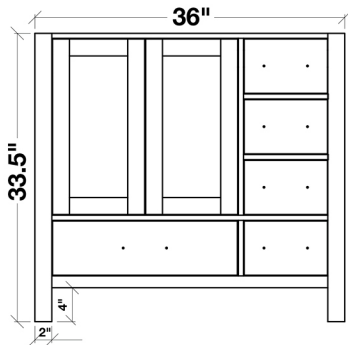

COLLECTION:

ARIEL CAMBRIDGE

FRONT