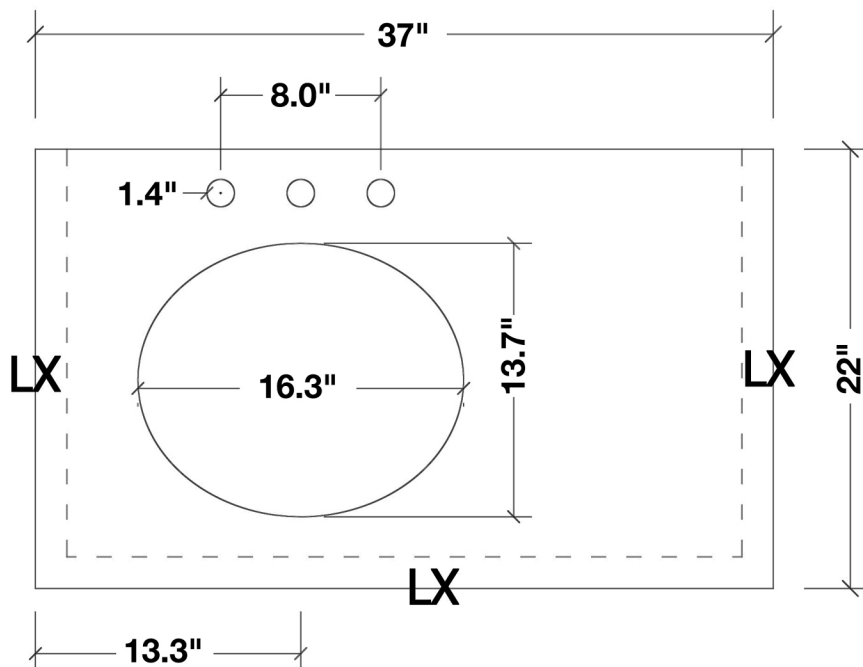

ARIEL

CAMBRIDGE 37" SINGLE SINK VANITY SET

MODEL: A037S-L

Cabinet Size	36"W x 21.5"D x 33.5"H
Mirror Size	31.5"W x 31.5"H
Features	<ul style="list-style-type: none">• Solid Wood Construction• Two Soft-Closing Doors• Five Full-Extension, Dove-Tail Construction, Soft-Closing Drawers• Satin Nickel Finish Hardware• Matching Framed Mirror Included

MODEL: A037S-L-CT

Dimensions

37"W x 22"D x 1.5"H

Features

- Carrara White Marble Countertop w/ 1.5" Edge and Matching Backsplash
- Countertop Pre-Drilled for 8" Widespread Faucets
- One Ceramic, Round, UPC Certified Under-Mount Sink
- Matching Backsplash Included

All stone tops are finished by hand, pre-drilled for 8" widespread faucets, and double-sealed for scratch resistance and long term durability.

BACKSPLASH

TOP VIEW

1.5" EDGE SIDE VIEW