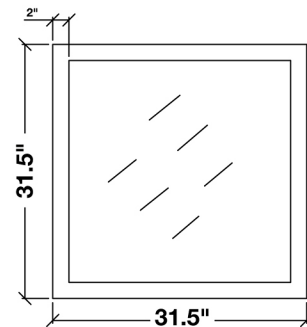

ARIEL

CAMBRIDGE 37" SINGLE SINK VANITY SET

MODEL: A037S-L

Cabinet Size	36"W x 21.5"D x 33.5"H
Mirror Size	31.5"W x 31.5"H
Features	<ul style="list-style-type: none">• Solid Wood Construction• Two Soft-Closing Doors• Five Full-Extension, Dove-Tail Construction, Soft-Closing Drawers• Satin Nickel Finish Hardware• Matching Framed Mirror Included

COLLECTION:

ARIEL CAMBRIDGE

FRONT

BACK VIEW

SIDE VIEW

MIRROR VIEW

ARIEL

CARRARA WHITE MARBLE COUNTERTOP

MODEL: A037S-L-CT

Dimensions

37"W x 22"D x 1.5"H

Features

- Carrara White Marble Countertop w/ 1.5" Edge and Matching Backsplash
- Countertop Pre-Drilled for 8" Widespread Faucets
- One Ceramic, Round, UPC Certified Under-Mount Sink
- Matching Backsplash Included