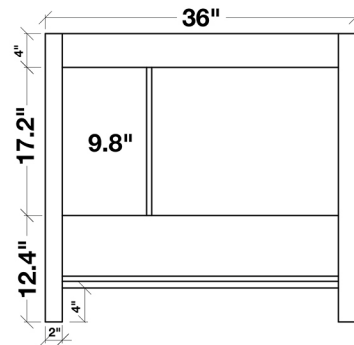

BACK VIEW

SIDE VIEW