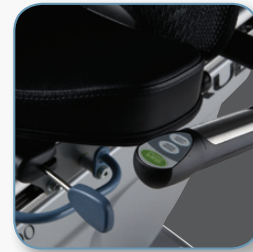

PERFORMANCE

SERIES

TRUE's Performance Series treadmills, ellipticals, and bikes are commercial designs and commercial quality made available for home use. TRUE's Performance Series treadmills, ellipticals, and bikes are the workhorses of home cardio equipment and come with an array of versatile features that will fit your needs.