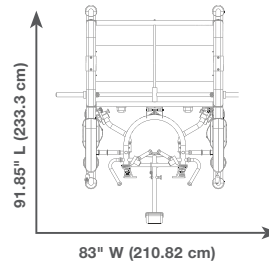

AVAILABLE UPGRADES

- May add up to 50 lbs. per weight stack (total additional weight 100 lbs.)

* Tablet, Bottle and Towel Shown Not Included

SPECIFICATIONS US / METRIC

Length: 91.85" / 233.3 cm

Width: 83" / 210.82 cm

AVAILABLE UPGRADES

- May add up to 50 lbs. per weight stack (total additional weight 100 lbs.)

* Tablet, Bottle and Towel Shown Not Included

SPECIFICATIONS

US / METRIC

- Length: 66.09" / 167.87 cm
- Width: 60.36" / 153.3 cm
- Height: 83.49" / 212.07 cm