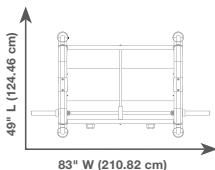

AVAILABLE UPGRADES

- May add up to 50 lbs. per weight stack (total additional weight 100 lbs.)

* Tablet, Bottle and Towel Shown Not Included

SPECIFICATIONS US / METRIC

Length: 91.85" / 233.3 cm

Width: 83" / 210.82 cm

AVAILABLE UPGRADES

- May add up to 50 lbs. per weight stack (total additional weight 100 lbs.)

* Tablet, Bottle and Towel Shown Not Included

SPECIFICATIONS

US / METRIC

- Length: 66.09" / 167.87 cm
- Width: 60.36" / 153.3 cm
- Height: 83.49" / 212.07 cm

* Tablet, Bottle and Towel Shown Not Included

SPECIFICATIONS

US / METRIC

- Length: 49" / 124.46 cm
- Width: 83" / 210.82 cm
- Height: 82.54" / 209.66 cm

MiSMITH DUAL ACTION SMITH

The HOIST MiSmith Dual Action Smith is an innovative product from the new line of MiHOIST Home Gyms. Perfect for users of all levels, the MiSmith features revolutionary patented technology that produces a simultaneous horizontal and vertical bar movement, providing the benefits of freeweight training with added safety and stability. The Ultra-lite Lifting System™ reduces the bar weight to 30 lbs. allowing a wider range of exercise options. While this gym is engineered to offer maximum power and efficiency to your workout, its sleek and minimal design offers a luxurious appeal to any individual looking to take their fitness to the next level.