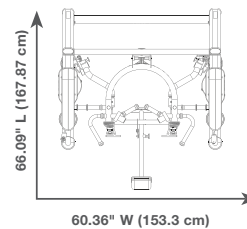

AVAILABLE UPGRADES

- May add up to 50 lbs. per weight stack (total additional weight 100 lbs.)

* Tablet, Bottle and Towel Shown Not Included

SPECIFICATIONS US / METRIC

Length: 91.85" / 233.3 cm

Width: 83" / 210.82 cm

AVAILABLE UPGRADES

- May add up to 50 lbs. per weight stack (total additional weight 100 lbs.)

* Tablet, Bottle and Towel Shown Not Included

SPECIFICATIONS

US / METRIC

- Length: 66.09" / 167.87 cm
- Width: 60.36" / 153.3 cm
- Height: 83.49" / 212.07 cm