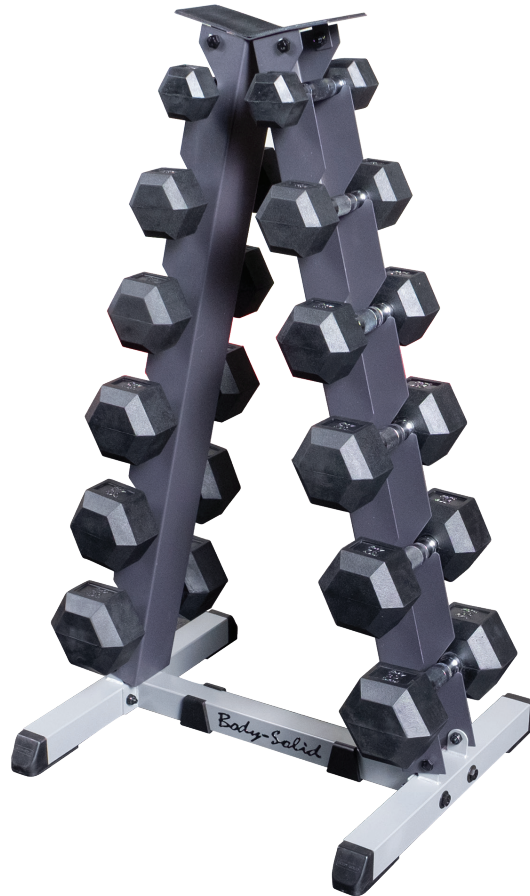

GDR44 Vertical Dumbbell Rack

Body-Solid[®]
Built for Life

GDR44 **Vertical Dumbbell Rack**

The uniquely designed Two-Tier Vertical Dumbbell Rack holds 6 pairs of hex dumbbells. Each level is off-set, allowing unrestricted access to dumbbells. Place it against a wall or center it in a room. Heavy-gauge steel construction offers maximum durability and better performance in less space.

Best used with hex dumbbells up to 35 lbs. only.

Dumbbells sold separately

Weight: 31 lbs
Dimensions: 17"L x 27"W x 44"H

Special Features

- Vertical storage for 6 pairs of hex dumbbells
- Keep workout space clean, organized and safe
- Perfect fit for a 5-30lb hex dumbbells
- Space efficient two tier dumbbell rack