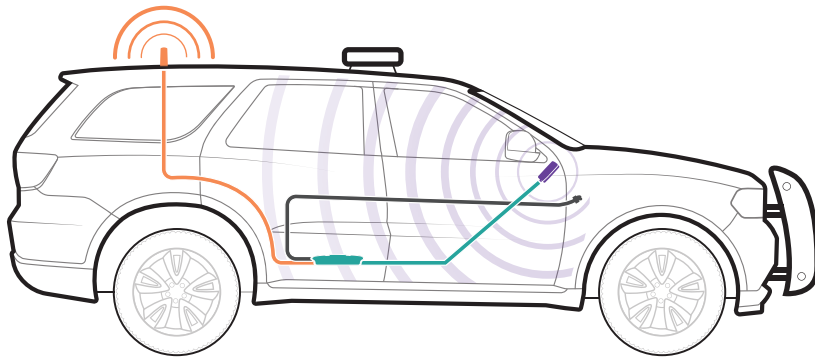

Installation