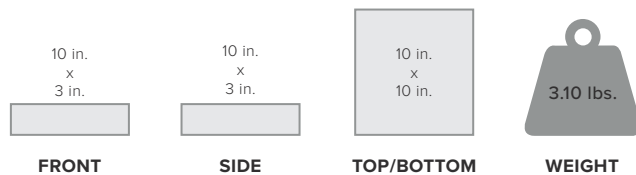

Package Dimensions

10 L x 10 W x 3 H