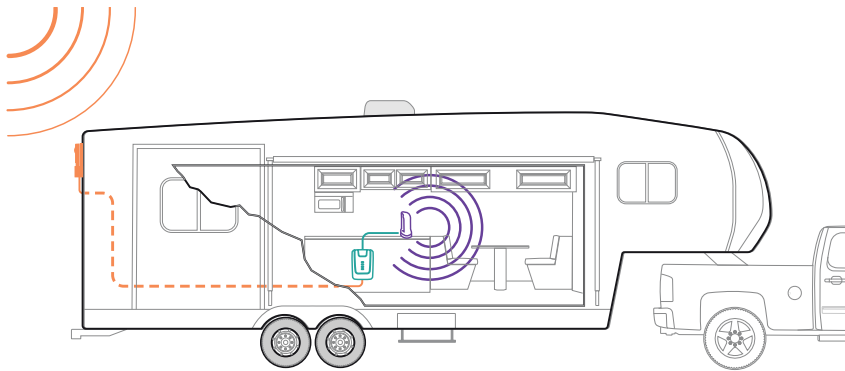

Installation