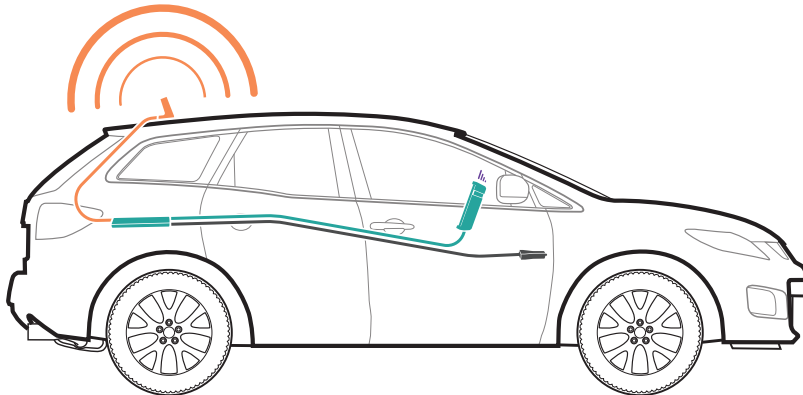

Power Supply (850002)

Magnetic Vent Clip

About

The **Drive Sleek** is weBoost's most versatile 4G vehicle cell phone signal booster. This 4G booster can boost cell signals up to 32x, enhancing 4G LTE and 3G signals for one cellular device used in a car, truck, van or RV - The device held securely in the included cradle. weBoost's Drive Sleek is compatible with all US and Canadian networks such as Verizon, AT&T, Sprint, T-Mobile, US Cellular, Straight Talk and more.

Installation

- 1 **Receives signal:** The powerful antenna reaches out to access a voice and 3G, 4G, and LTE data signal, and delivers it to the booster.
- 2 **Boost signal:** The booster receives the signal, amplifies it, and serves as a relay between your phone and the nearest cell tower.
- 3 **Broadcasts signal:** Your devices get a stronger signal, and calls and data are fed through the booster back to the network.