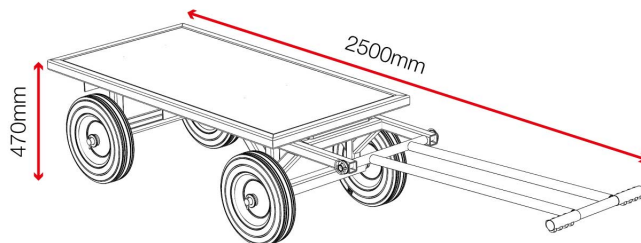

Dimensions