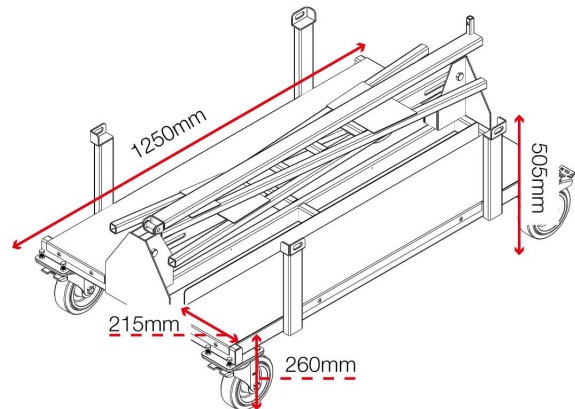

Dimensions