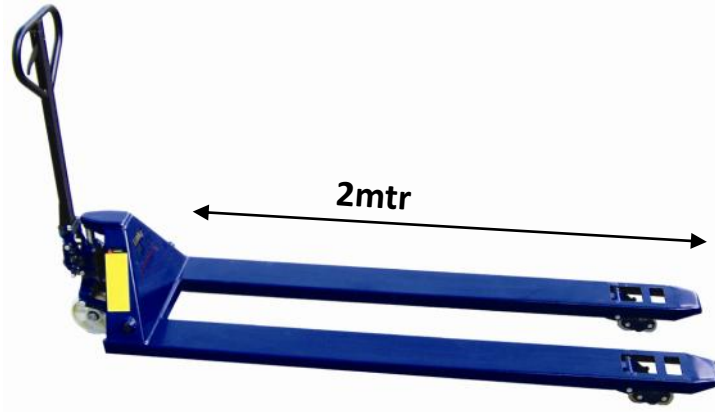

LiftinGear

Premier Lifting & Handling Products

Item / Type		PT2-AC540-2M-2T
Capacity Q	Kg	2000
Min.Fork Height	mm	75/85
Max.Fork Height	mm	190/200
Steering Wheel	mm	Ø180x50 , Ø200x50
Load Roller Single	mm	Ø74x93 , Ø82x93
Load Roller Tandem	mm	Ø74x70 , Ø82x70
Size Of Fork	mm	160x60
Overall Fork Width	mm	540
Fork Length	mm	2000