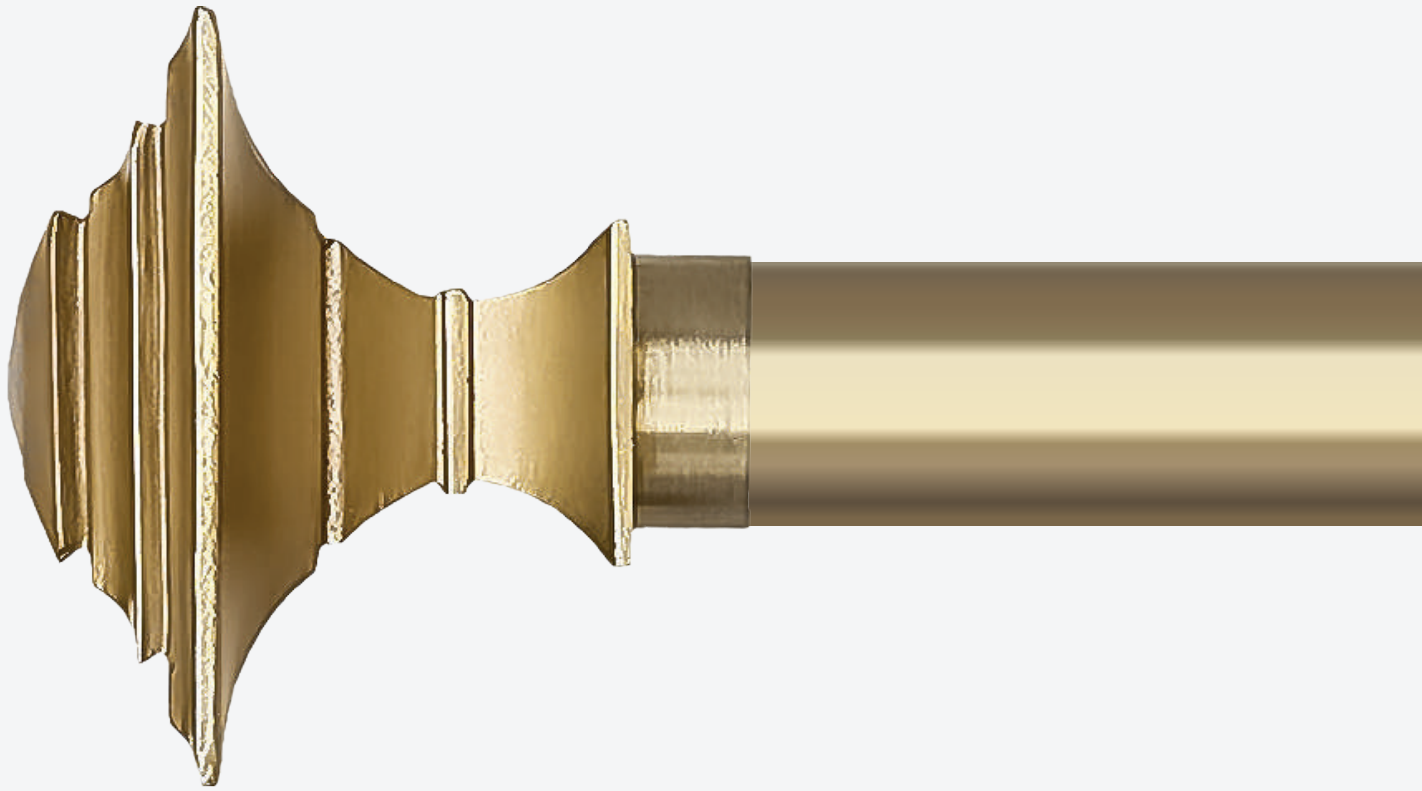

TRADITIONAL SQUARE

Pair of gorgeous square ends for a decorative home