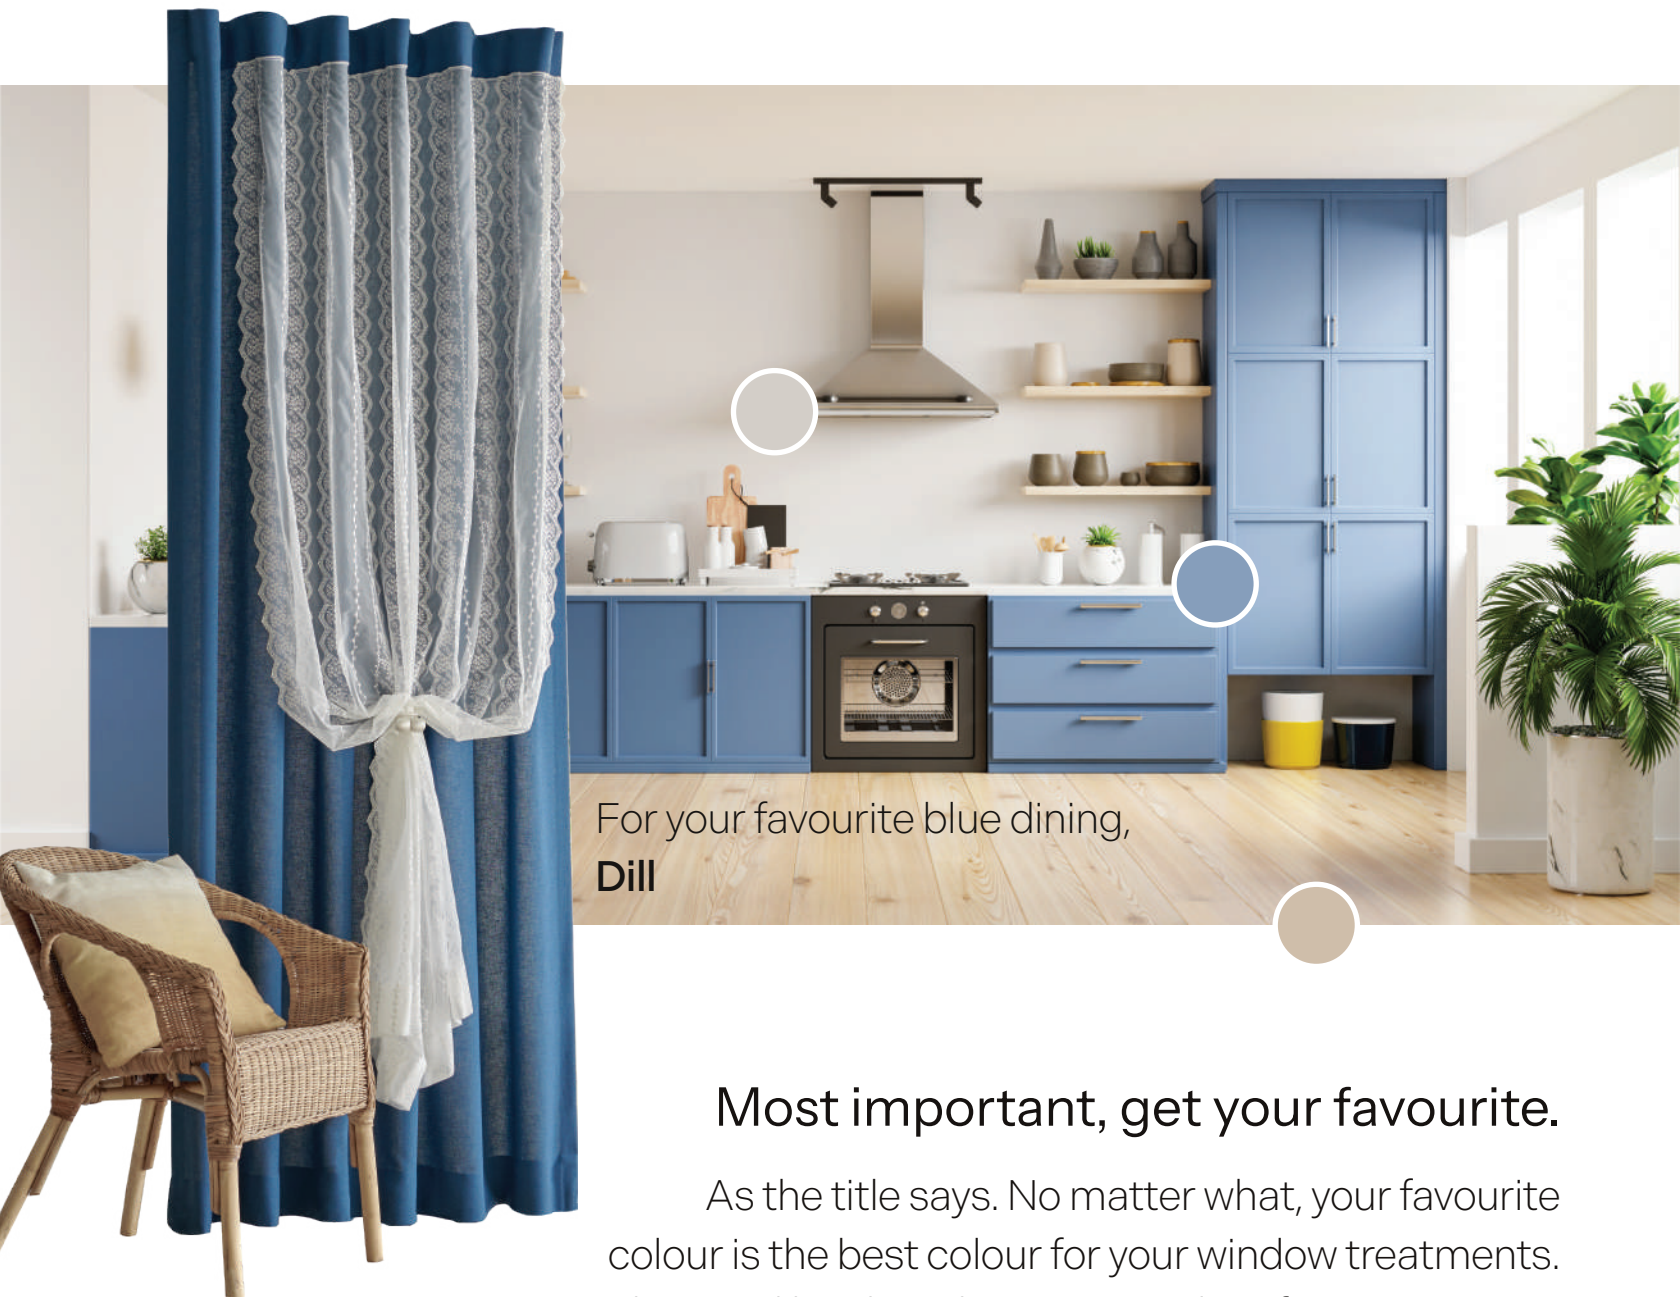

For your favourite blue dining,
Dill

Most important, get your favourite.

As the title says. No matter what, your favourite colour is the best colour for your window treatments. Focus on what you like, then that is your colour for your curtain!

Still not sure which colour to choose?
We will help you with all colours in your home!