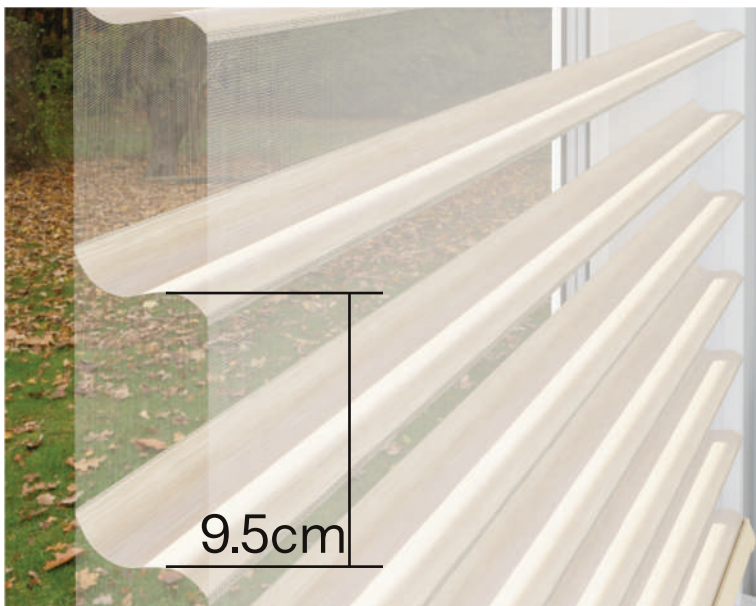

Silhouette 75_ Peach

Silhouette 95_Brich