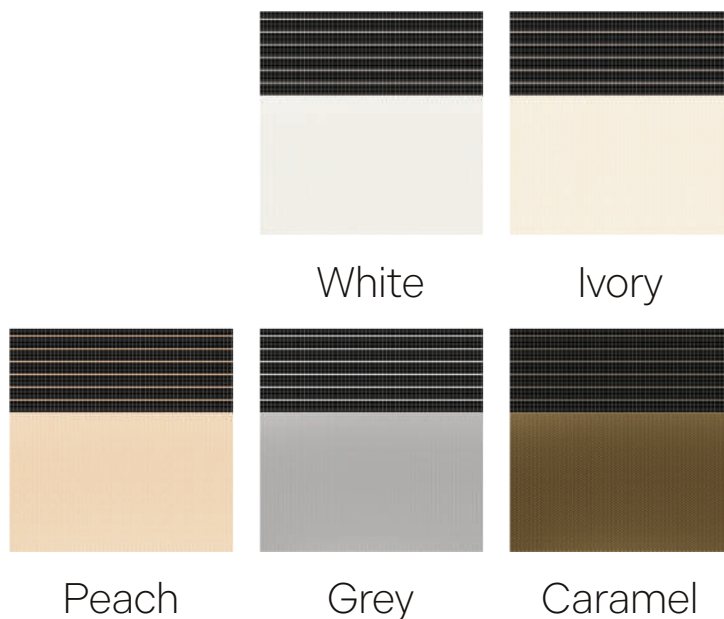

MONTPELLIER

60% Light Blocking

Montpellier is the most cost-effective, 60% light coverage for a soft infusion of sunlight, water-repellent vinyl coating, perfect for bathrooms and kitchens where style meets functionality.