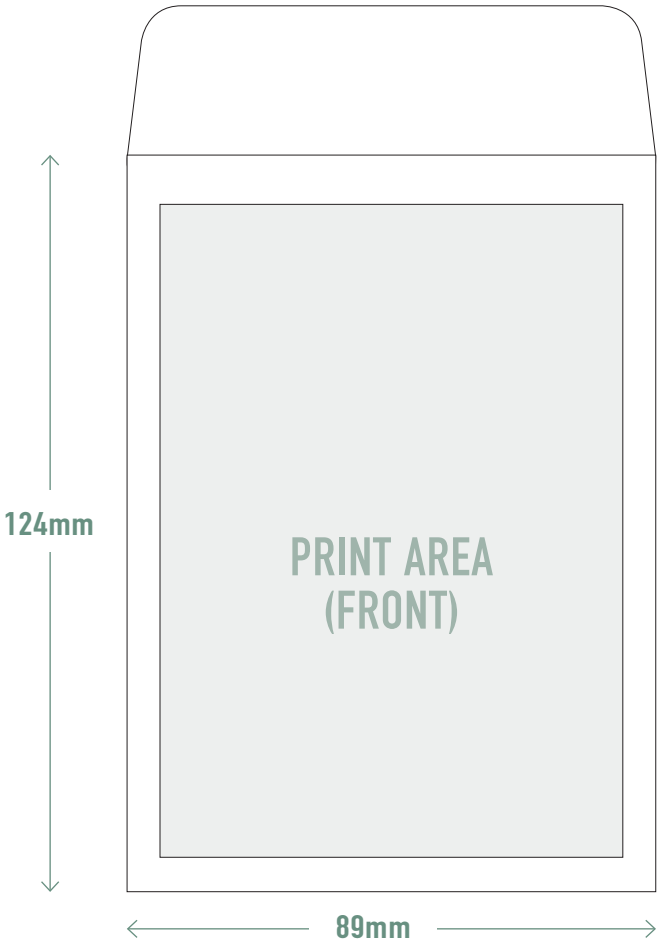

SINGLE SIDED
PRINT FOR
ORDERS UNDER
1000 PACKS

SINGLE SIDED PRINT

ARTWORK SPECIFICATIONS

Dimensions:

Envelope = 89mm x 124mm (WxH)
Print Area = 78mm x 110mm (WxH)

Envelope:

90gsm white uncoated pocket envelope.

Artwork format:

Artwork to be supplied in PDF, EPS, or JPG format.

Notes:

Single side print is available on all quantities under 1,000 packets. Reverse of envelope will be blank.

The envelope will be sealed with a sticker containing date, and packing reference info.