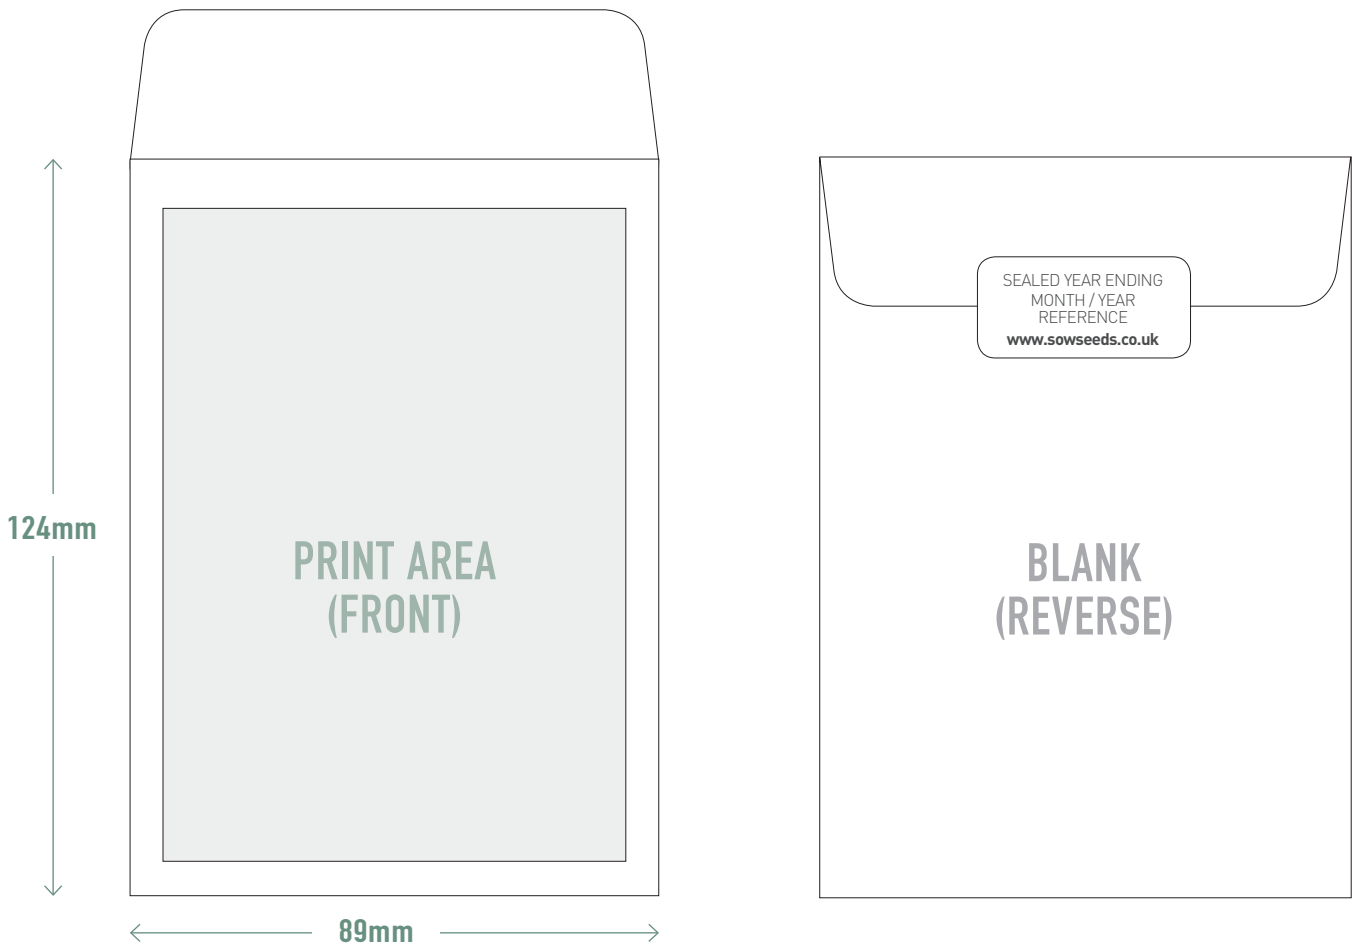

www.sowseeds.co.uk

SINGLE SIDED
PRINT FOR
ORDERS UNDER
1000 PACKS

SINGLE SIDED PRINT

ARTWORK SPECIFICATIONS

Dimensions:

Envelope = 89mm x 124mm (WxH)
Print Area = 78mm x 110mm (WxH)

Envelope:

90gsm white uncoated pocket envelope.

Artwork format:

Artwork to be supplied in PDF, EPS, or JPG format.

Notes:

Single side print is available on all quantities under 1,000 packets. Reverse of envelope will be blank.

The envelope will be sealed with a sticker containing date, and packing reference info.