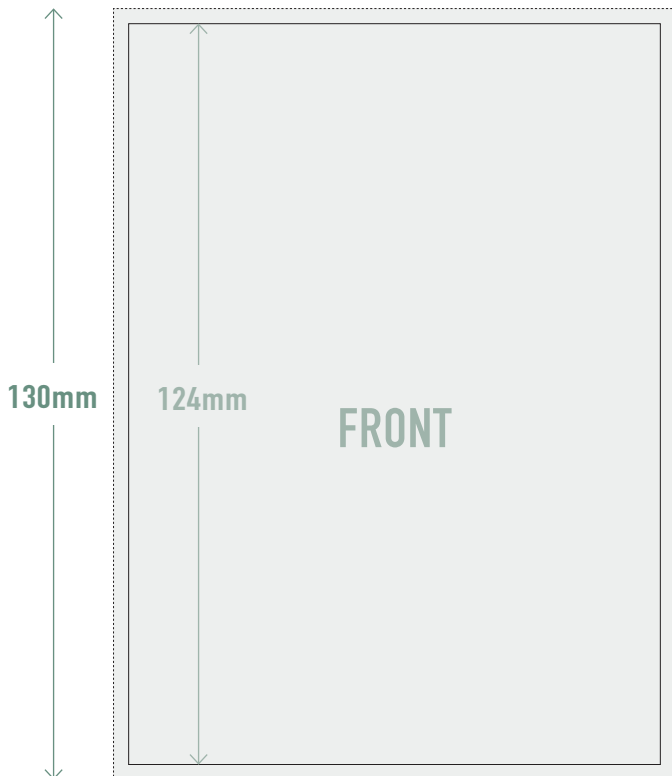

DOUBLE SIDED
PRINT FOR
ORDERS OVER
1000 PACKS

DOUBLE SIDED PRINT ARTWORK SPECIFICATIONS

Dimensions:

Envelope size= 89mm x 124mm (WxH)

Artwork size = 95mm x 130mm (WxH)

Artwork:

Artwork size includes 3mm bleed to all edges,
artwork to be supplied in PDF, EPS, or JPG format.

Envelope:

90gsm white uncoated pocket envelope.

Notes:

Double sided print is available on all quantities
over 1,000 packets. Envelopes are printed with
flap down on reverse, therefore the area under
the flap will remain white.

The envelope will be sealed with a sticker
containing date, and packing reference
information.

THE PASSION FOR SOWING IS GROWING...

Sow Seeds Limited

The Tank Shed Cuddington Lane,
Cuddington, Cheshire, CW8 2SZ