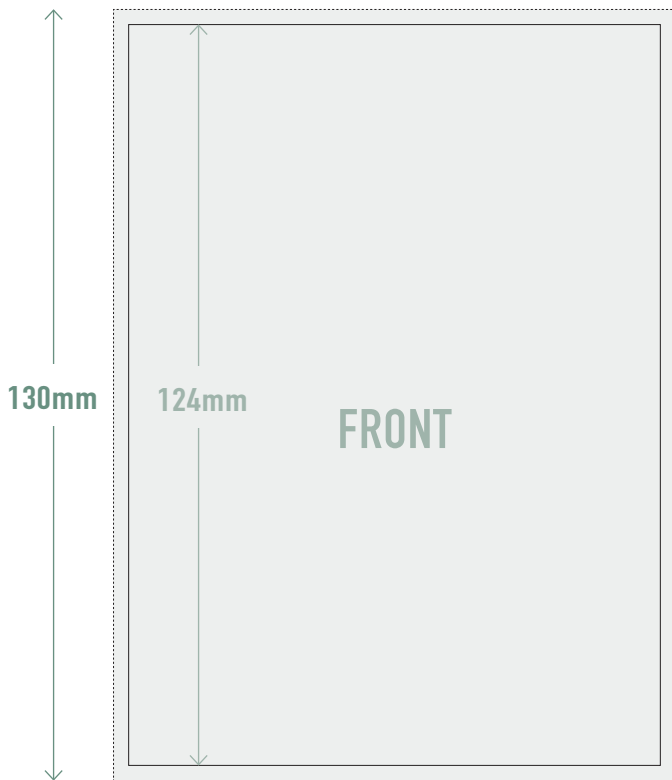

DOUBLE SIDED
PRINT FOR
ORDERS OVER
1000 PACKS

DOUBLE SIDED PRINT ARTWORK SPECIFICATIONS

Dimensions:

Envelope size= 89mm x 124mm (WxH)
Artwork size = 95mm x 130mm (WxH)

Artwork:

Artwork size includes 3mm bleed to all edges,
artwork to be supplied in PDF, EPS, or JPG format.

Envelope:

90gsm white uncoated pocket envelope.

Notes:

Double sided print is available on all quantities
over 1,000 packets. Envelopes are printed with
flap down on reverse, therefore the area under
the flap will remain white.

The envelope will be sealed with a sticker
containing date, and packing reference
information.