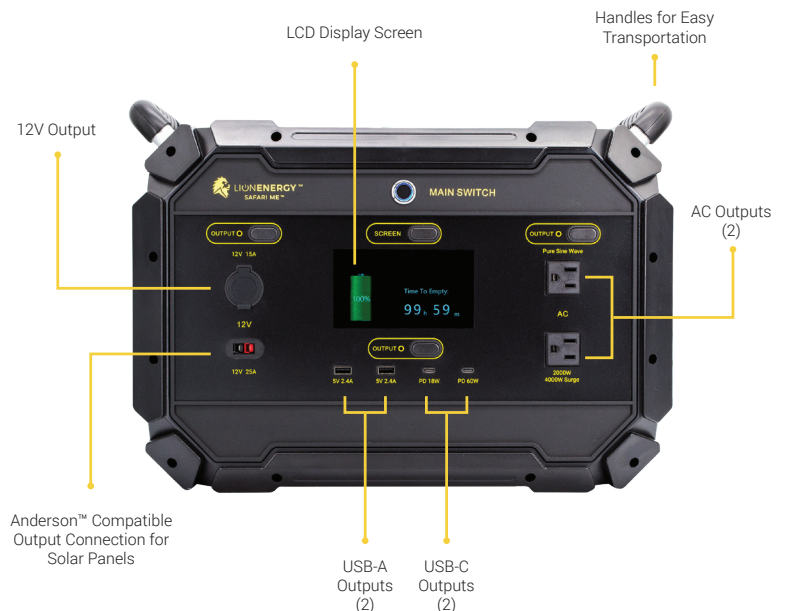

OPTIONAL EXPANSION PACK

Sold separately, this expansion gives you 3x the storage capacity of the battery inside the main Lion Safari ME solar generator.

Dims: 16.7 x 9.6 x 9.8
Weight: 44 lbs
Charge Retention: Up to 2 Years
Min. Charge Time with Main Unit: 4.5 hours
Cycle Life: 3,500+
Pricing: MSRP - $1,699

*Connects to unit via the included External Pack Connector Cable

OPTIONAL LION 100™ 24V SOLAR PANEL

Sold separately, harness the power of the sun to charge the Safari ME solar generator. Connect up to 6 panels to charge in as little as 90 minutes.

Dims: 26.6 x 40 x 1
Weight: 22 lbs
Rated Capacity: 100W / 18V @ 5.56A
Life Cycles: 20 Years
Pricing: MSRP - $299