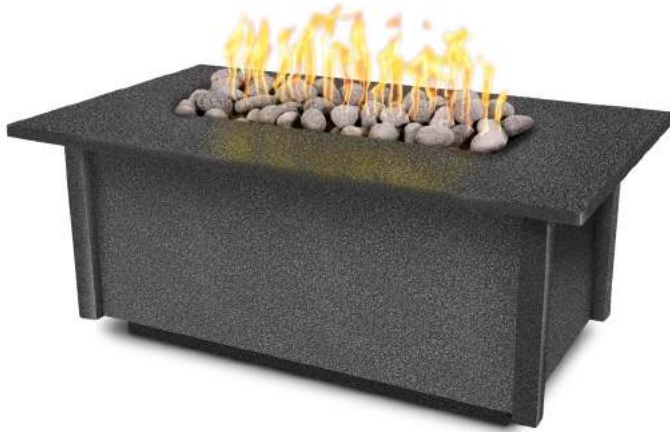

SALINAS FIRE PIT

in Powder Coat

SALINAS FIRE PIT

in Stainless Steel