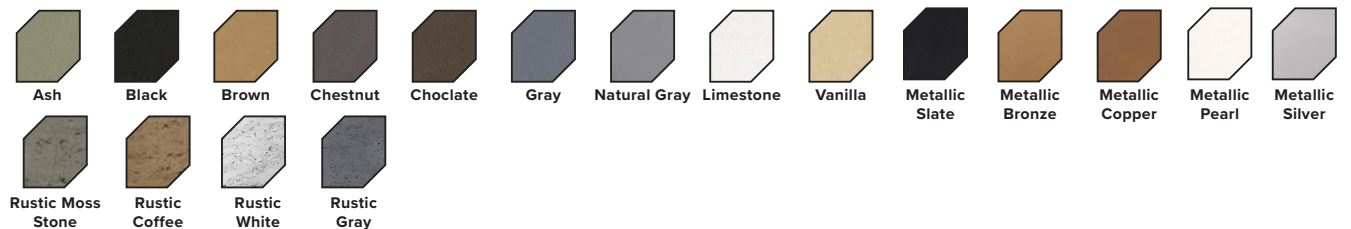

UPGRADES

ACCESSORIES

BULLET BURNER	OPT-B24SST
CANVAS COVER	OPT-CVR-4830-24H
STAINLESS LID	OPT-RC1032
GLASS WIND GUARD	OPT-WG-3412

48" Tacoma

PISMO FIRE PIT

in GFRC Concrete

SIZES

48" Pismo