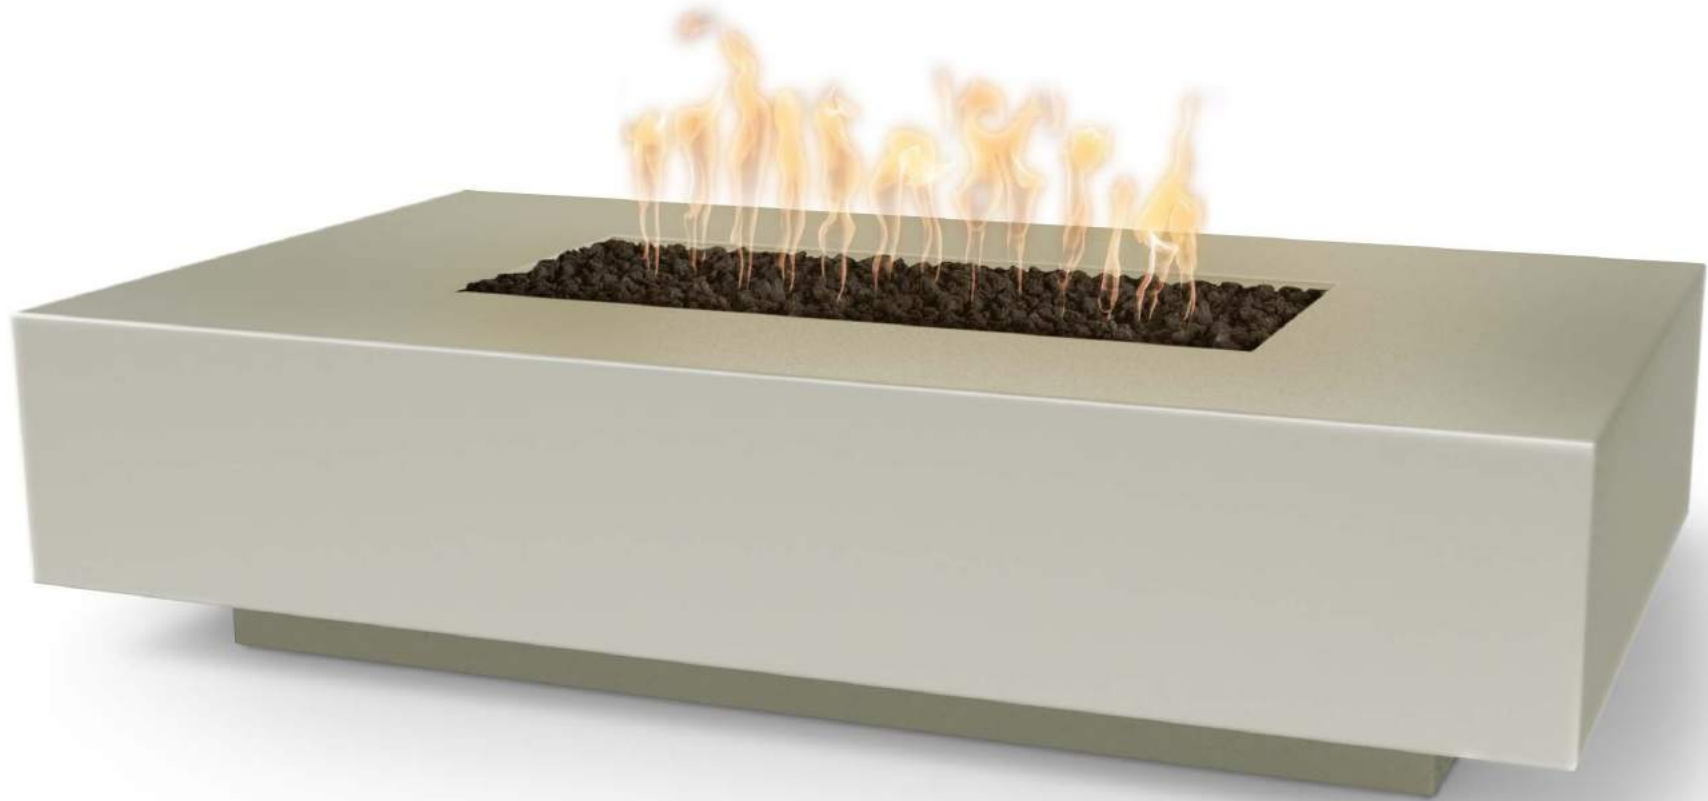

CABO LINER FIRE PIT

in GFRG Concrete

SCAN THE QR CODE
TO LEARN MORE ABOUT OUR
COLOR SWATCH GUIDE