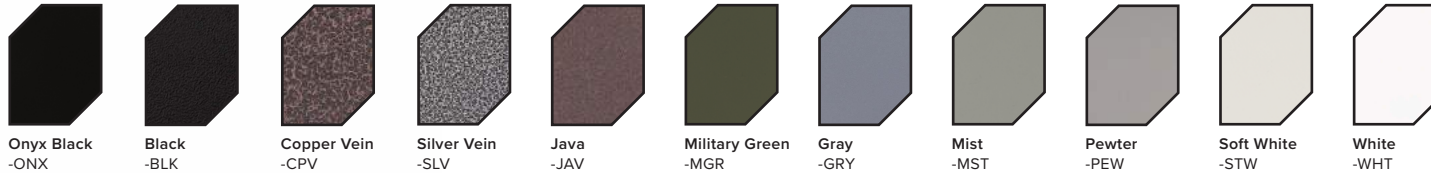

FINISHES

Onyx Black
-ONX

Black
-BLK

Copper Vein
-CPV

Silver Vein
-SLV

Java
-JAV

Military Green
-MGR

Gray
-GRY