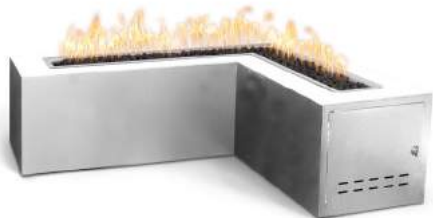

SIZES

48" Whitney

Dimensions:	(L) 48" x (H) 24" x (W) 48"
Burning Area:	(L) 36" x (W) 36" x (H) 12"
Weight:	--
BTU:	95,000
Fire Glass Sugg:	100lbs

Match Lit:	OPT-WHTCS48
Flame Sense:	OPT-WHTCS48FSML
Plug & Play:	OPT-WHTCS48EKIT
Low Voltage:	OPT-WHTCS48E12V
Fire Glow:	OPT-WHTCS48FG
Spark Glow:	OPT-WHTCS48SG

60" Whitney

Dimensions:	(L) 60" x (H) 24" x (W) 60"
Burning Area:	(L) 48" x (W) 48" x (H) 12"
Weight:	--
BTU:	130,000
Fire Glass Sugg:	100lbs

Match Lit:	OPT-WHTCS60
Flame Sense:	OPT-WHTCS60FSML
Plug & Play:	OPT-WHTCS60EKIT
Low Voltage:	OPT-WHTCS60E12V
Fire Glow:	OPT-WHTCS60FG
Spark Glow:	OPT-WHTCS60SG

72" Whitney

Dimensions:	(L) 72" x (H) 24" x (W) 72"
Burning Area:	(L) 60" x (W) 60" x (H) 12"
Weight:	--
BTU:	170,000
Fire Glass Sugg:	125lbs

Match Lit:	OPT-WHTCS72
Flame Sense:	OPT-WHTCS72FSML
Plug & Play:	OPT-WHTCS72EKIT
Low Voltage:	OPT-WHTCS72E12V
Fire Glow:	OPT-WHTCS72FG
Spark Glow:	OPT-WHTCS72SG

SIZES

48" Whitney

Dimensions:	(L) 48" x (H) 24" x (W) 48"
Burning Area:	(L) 36" x (W) 36" x (H) 12"
Weight:	--
BTU:	95,000
Fire Glass Sugg:	100lbs

Match Lit:	OPT-WHTCPR48
Flame Sense:	OPT-WHTCPR48FSML
Plug & Play:	OPT-WHTCPR48EKIT
Low Voltage:	OPT-WHTCPR48E12V
Fire Glow:	OPT-WHTCPR48FG
Spark Glow:	OPT-WHTCPR48SG

60" Whitney

Dimensions:	(L) 60" x (H) 24" x (W) 60"
Burning Area:	(L) 48" x (W) 48" x (H) 12"
Weight:	--
BTU:	130,000
Fire Glass Sugg:	100lbs

Match Lit:	OPT-WHTCPR60
Flame Sense:	OPT-WHTCPR60FSML
Plug & Play:	OPT-WHTCPR60EKIT
Low Voltage:	OPT-WHTCPR60E12V
Fire Glow:	OPT-WHTCPR60FG
Spark Glow:	OPT-WHTCPR60SG

72" Whitney

Dimensions:	(L) 72" x (H) 24" x (W) 72"
Burning Area:	(L) 60" x (W) 60" x (H) 12"
Weight:	--
BTU:	170,000
Fire Glass Sugg:	125lbs

Match Lit:	OPT-WHTCPR72
Flame Sense:	OPT-WHTCPR72FSML
Plug & Play:	OPT-WHTCPR72EKIT
Low Voltage:	OPT-WHTCPR72E12V
Fire Glow:	OPT-WHTCPR72FG
Spark Glow:	OPT-WHTCPR72SG

UPGRADES

ACCESSORIES	48" Whitney	60" Whitney	72" Whitney
BULLET BURNER	OPT-WHTB2828SST	OPT-WHTB3939SST	OPT-WHTB5151SST
CANVAS COVER	OPT-WHTCVR-484824-24H	OPT-WHTCVR-606036-24H	OPT-WHTCVR-727248-24H
STAINLESS LID	OPT-WHTRC-383812	OPT-WHTRC-505012	OPT-WHTRC-626212
GLASS WIND GUARD	--	--	--