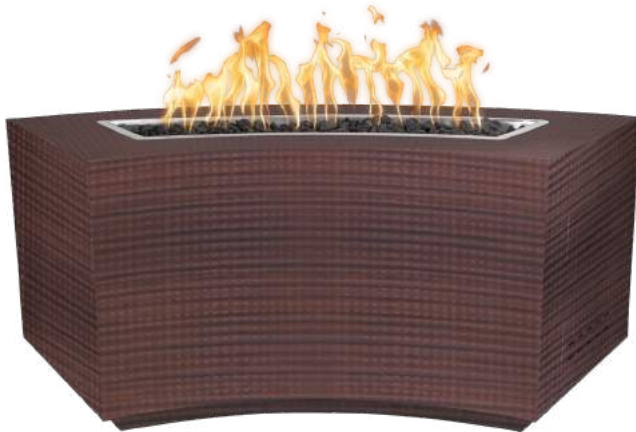

SIZES

60" Dixie

Dimensions:	(L) 60" x (H) 24" x (W) 24"
Burning Area:	(L) 36" x (W) 8"
Weight:	115lbs
BTU:	50,000
Fire Glass Sugg:	50lbs

Match Lit:	OPT-DXCS60
Flame Sense:	OPT-DXCS60FSML
Plug & Play:	OPT-DXCS60EKIT
Low Voltage:	OPT-DXCS60E12V
Fire Glow:	OPT-DXCS60FG
Spark Glow:	OPT-DXCS60SG

72" Dixie

Dimensions:	(L) 72" x (H) 24" x (W) 24"
Burning Area:	(L) 48" x (W) 8"
Weight:	180lbs
BTU:	60,000
Fire Glass Sugg:	50lbs

Match Lit:	OPT-DXCS72
Flame Sense:	OPT-DXCS72FSML
Plug & Play:	OPT-DXCS72EKIT
Low Voltage:	OPT-DXCS72E12V
Fire Glow:	OPT-DXCS72FG
Spark Glow:	OPT-DXCS72SG

SIZES

60" Dixie

Dimensions:	(L) 60" x (H) 24" x (W) 24"
Burning Area:	(L) 36" x (W) 8"
Weight:	115lbs
BTU:	50,000
Fire Glass Sugg:	50lbs

Match Lit:	OPT-DXCPR60
Flame Sense:	OPT-DXCPR60FSML
Plug & Play:	OPT-DXCPR60EKIT
Low Voltage:	OPT-DXCPR60E12V
Fire Glow:	OPT-DXCPR60FG
Spark Glow:	OPT-DXCPR60SG

72" Dixie

Dimensions:	(L) 72" x (H) 24" x (W) 24"
Burning Area:	(L) 48" x (W) 8"
Weight:	180lbs
BTU:	60,000
Fire Glass Sugg:	50lbs

Match Lit:	OPT-DXCPR72
Flame Sense:	OPT-DXCPR72FSML
Plug & Play:	OPT-DXCPR72EKIT
Low Voltage:	OPT-DXCPR72E12V
Fire Glow:	OPT-DXCPR72FG
Spark Glow:	OPT-DXCPR72SG

UPGRADES

ACCESSORIES	60" Dixie	72" Dixie
BULLET BURNER	OPT-B30SST	OPT-B36SST
CANVAS COVER	OPT-DXCVR-6024	OPT-DXCVR-7224
STAINLESS LID	OPT-DXRC-1038	OPT-DXRC-1050
GLASS WIND GUARD	--	--