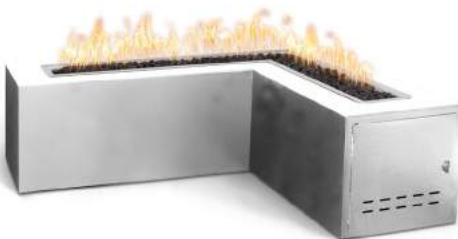

SIZES

48" Whitney

Dimensions:	(L) 48" x (H) 24" x (W) 48"
Burning Area:	(L) 36" x (W) 36" x (H) 12"
Weight:	--
BTU:	95,000
Fire Glass Sugg:	100lbs

Match Lit:	OPT-WHTPC48
Flame Sense:	OPT-WHTPC48FSML
Plug & Play:	OPT-WHTPC48EKIT
Low Voltage:	OPT-WHTPC48E12V
Fire Glow:	OPT-WHTPC48FG
Spark Glow:	OPT-WHTPC48SG

60" Whitney

Dimensions:	(L) 60" x (H) 24" x (W) 60"
Burning Area:	(L) 48" x (W) 48" x (H) 12"
Weight:	--
BTU:	130,000
Fire Glass Sugg:	100lbs

Match Lit:	OPT-WHTPC60
Flame Sense:	OPT-WHTPC60FSML
Plug & Play:	OPT-WHTPC60EKIT
Low Voltage:	OPT-WHTPC60E12V
Fire Glow:	OPT-WHTPC60FG
Spark Glow:	OPT-WHTPC60SG

72" Whitney

Dimensions:	(L) 72" x (H) 24" x (W) 72"
Burning Area:	(L) 60" x (W) 60" x (H) 12"
Weight:	--
BTU:	170,000
Fire Glass Sugg:	125lbs

Match Lit:	OPT-WHTPC72
Flame Sense:	OPT-WHTPC72FSML
Plug & Play:	OPT-WHTPC72EKIT
Low Voltage:	OPT-WHTPC72E12V
Fire Glow:	OPT-WHTPC72FG
Spark Glow:	OPT-WHTPC72SG

SIZES

48" Whitney

Dimensions:	(L) 48" x (H) 24" x (W) 48"
Burning Area:	(L) 36" x (W) 36" x (H) 12"
Weight:	--
BTU:	95,000
Fire Glass Sugg:	100lbs

Match Lit:	OPT-WHTSS48
Flame Sense:	OPT-WHTSS48FSML
Plug & Play:	OPT-WHTSS48EKIT
Low Voltage:	OPT-WHTSS48E12V
Fire Glow:	OPT-WHTSS48FG
Spark Glow:	OPT-WHTSS48SG

60" Whitney

Dimensions:	(L) 60" x (H) 24" x (W) 60"
Burning Area:	(L) 48" x (W) 48" x (H) 12"
Weight:	--
BTU:	130,000
Fire Glass Sugg:	100lbs

Match Lit:	OPT-WHTSS60
Flame Sense:	OPT-WHTSS60FSML
Plug & Play:	OPT-WHTSS60EKIT
Low Voltage:	OPT-WHTSS60E12V
Fire Glow:	OPT-WHTSS60FG
Spark Glow:	OPT-WHTSS60SG

72" Whitney

Dimensions:	(L) 72" x (H) 24" x (W) 72"
Burning Area:	(L) 60" x (W) 60" x (H) 12"
Weight:	--
BTU:	170,000
Fire Glass Sugg:	125lbs

Match Lit:	OPT-WHTSS72
Flame Sense:	OPT-WHTSS72FSML
Plug & Play:	OPT-WHTSS72EKIT
Low Voltage:	OPT-WHTSS72E12V
Fire Glow:	OPT-WHTSS72FG
Spark Glow:	OPT-WHTSS72SG

UPGRADES

ACCESSORIES	48" Whitney	60" Whitney	72" Whitney
BULLET BURNER	OPT-WHTB2828SST	OPT-WHTB3939SST	OPT-WHTB5151SST
CANVAS COVER	OPT-WHTCVR-484824-24H	OPT-WHTCVR-606036-24H	OPT-WHTCVR-727248-24H
STAINLESS LID	OPT-WHTRC-383812	OPT-WHTRC-505012	OPT-WHTRC-626212
GLASS WIND GUARD	--	--	--