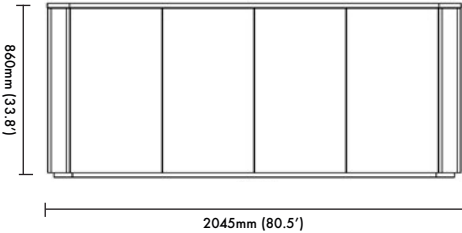

## Product Dimensions

2045mm x 450mm x 860mm (157kg)  
(80.5' x 17.7' x 33.8' (346lbs))

## Package Dimensions

2190mm x 590mm x 1100mm (220kg)  
(86.2' x 23.2' x 43.3' (485lbs))

# Winston Server

**Size (2045W x 450D x 860H)**  
**(80.5'W x 17.7'D x 33.8'H)**

[www.lemonfurniture.co](http://www.lemonfurniture.co)  
[info@lemonfurniture.co](mailto:info@lemonfurniture.co)

Herengracht 141  
1st Floor  
1015BH  
Amsterdam