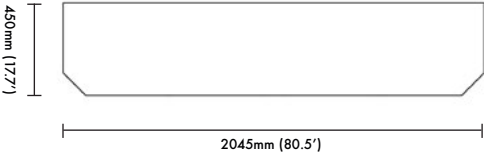

## Product Dimensions

2045mm x 450mm x 860mm (157kg)  
(80.5' x 17.7' x 33.8' (346lbs))

## Package Dimensions

2190mm x 590mm x 1100mm (220kg)  
(86.2' x 23.2' x 43.3' (485lbs))

# Winston Server

**Size (2045W x 450D x 860H)**  
**(80.5'W x 17.7'D x 33.8'H)**

[www.lemonfurniture.co](http://www.lemonfurniture.co)  
[info@lemonfurniture.co](mailto:info@lemonfurniture.co)

Herengracht 141  
1st Floor  
1015BH  
Amsterdam