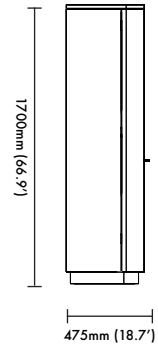

## Product Dimensions

900mm x 475mm x 1700mm

(35.4' x 18.7' x 66.9')

## Package Dimensions

1050mm x 459mm x 2000mm (220kg)

(41.3' x 18' x 78.7' (485lbs))

# Winston Drinks Cabinet

**Size (900W x 475D x 1700H)**  
**(35.4'W x 18.7'D x 66.9'H)**

[www.lemonfurniture.co](http://www.lemonfurniture.co)  
[info@lemonfurniture.co](mailto:info@lemonfurniture.co)

Herengracht 141  
1st Floor  
1015BH  
Amsterdam