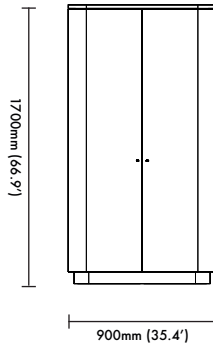

## Product Dimensions

900mm x 475mm x 1700mm

(35.4' x 18.7' x 66.9')

## Package Dimensions

1050mm x 459mm x 2000mm (220kg)

(41.3' x 18' x 78.7' (485lbs))

# Winston Drinks Cabinet

**Size (900W x 475D x 1700H)**  
**(35.4'W x 18.7'D x 66.9'H)**

[www.lemonfurniture.co](http://www.lemonfurniture.co)  
[info@lemonfurniture.co](mailto:info@lemonfurniture.co)

Herengracht 141  
1st Floor  
1015BH  
Amsterdam