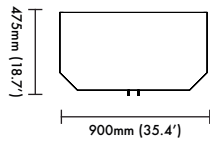

## Product Dimensions

900mm x 475mm x 1700mm

(35.4' x 18.7' x 66.9')

## Package Dimensions

1050mm x 459mm x 2000mm (220kg)

(41.3' x 18' x 78.7' (485lbs))

# Winston Drinks Cabinet

**Size (900W x 475D x 1700H)**  
**(35.4'W x 18.7'D x 66.9'H)**

[www.lemonfurniture.co](http://www.lemonfurniture.co)  
[info@lemonfurniture.co](mailto:info@lemonfurniture.co)

Herengracht 141  
1st Floor  
1015BH  
Amsterdam