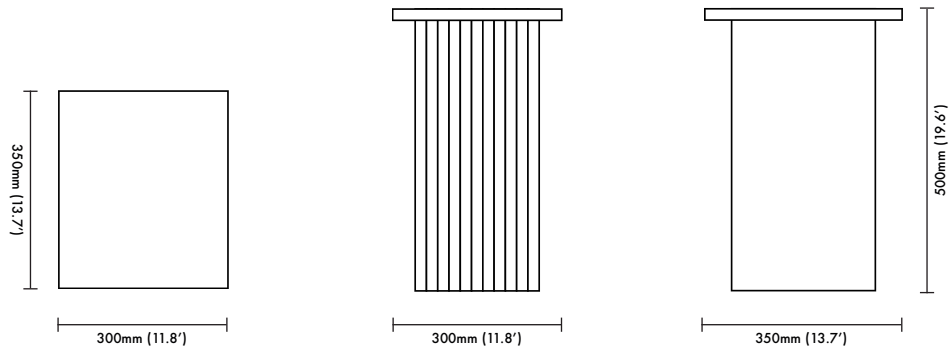

## Product Dimensions

300mm x 350mm x 500mm (52kg)  
(11.8' x 13.7' x 19.6' (114.6lbs))

## Package Dimensions

630mm x 430mm x 590mm (73kg)  
(24.8' x 17' x 23.2' (161lbs))

# Vondel Side Table

**Size (300W x 350D x 500H)**  
**(11.8'W x 13.7'D x 19.6'H)**

[www.lemonfurniture.co](http://www.lemonfurniture.co)  
[info@lemonfurniture.co](mailto:info@lemonfurniture.co)

Herengracht 141  
1st Floor  
1015BH  
Amsterdam