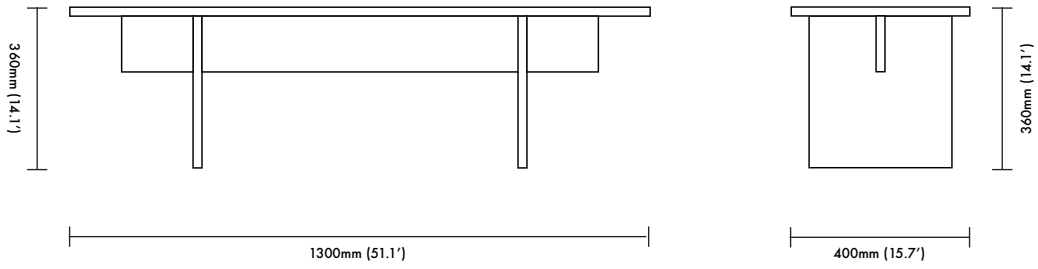

Travertine
(Filled, honed & sealed)

Red Travertine
(Filled, honed & sealed)

Bianco Carrara
(Honed & sealed)

Vondel Coffee Table

Size (1300L x 400W x 360H)
(51.1'L x 15.7'W x 14.1'H)

www.lemonfurniture.co
info@lemonfurniture.co