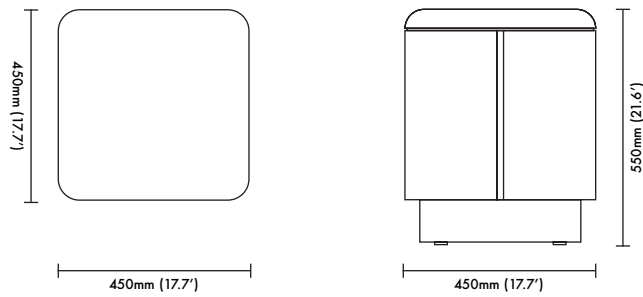

**L E M O N**

**Various Positions Nightstand**  
**by Yaniv Chen**  
Tear Sheet

**Materials**

Polished Walnut  
Oiled Oak

**Product Dimensions**

450mm x 450mm x 550mm  
(17.7' x 17.7' x 21.6')

**Package Dimensions**

500mm x 500mm x 600mm (20kg)  
(19.7' x 19.7' x 23.6' (44lbs))

**Care and Cleaning Instructions**

Use a damp cloth to clean. Do not use any cleaners with chemicals or harsh abrasives.

**Assembly**

This product ships assembled.

# Various Positions Nightstand

**Size (450W x 450D x 550H)**  
**(17.7'W x 17.7D' x 21.6'H)**

[www.lemonfurniture.co](http://www.lemonfurniture.co)  
[info@lemonfurniture.co](mailto:info@lemonfurniture.co)