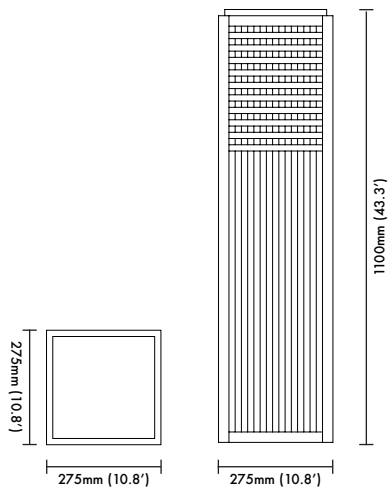

L E M O N

Riviera Plinth
by Yaniv Chen
Tear Sheet

Materials

Solid African Mahogany

Product Dimensions

Short

305mm x 305mm x 620mm (15kg)
(12' x 12' x 24.4' (33lbs))

Medium

275mm x 275mm x 890mm (18kg)
(10.8' x 10.8' x 35' (39.6lbs))

Tall

275mm x 275mm x 1100mm (20kg)
(10.8' x 10.8' x 43.3' (44lbs))

Package Dimensions

Short

450mm x 450mm x 870mm (30kg)
(17.7' x 17.7' x 34.2' (66lbs))

Medium

450mm x 450mm x 1150mm (34kg)
(17.7' x 17.7' x 45.2' (75lbs))

Tall

340mm x 340mm x 1360mm (37kg)
(13.3' x 13.3' x 53.5' (81.5lbs))

Care and Cleaning Instructions

Use a damp cloth to clean. Do not use any cleaners with chemicals or harsh abrasives.

Riviera Plinth

Size (305D x 305W x 620H)
(12'D x 12'W x 24.4'H)

Size (275D x 275W x 890H)
(10.8'D x 10.8'W x 35'H)

Size (275D x 275W x 1100H)
(10.8'D x 10.8'W x 43.3'H)

www.lemonfurniture.co
info@lemonfurniture.co