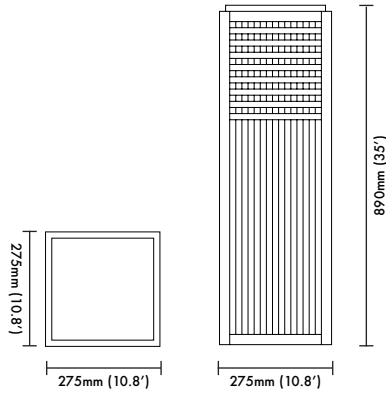

L E M O N

Riviera Plinth
by Yaniv Chen
Tear Sheet

Materials

Solid African Mahogany

Product Dimensions

Short

305mm x 305mm x 620mm (15kg)
(12' x 12' x 24.4' (33lbs))

Medium

275mm x 275mm x 890mm (18kg)
(10.8' x 10.8' x 35' (39.6lbs))

Tall

275mm x 275mm x 1100mm (20kg)
(10.8' x 10.8' x 43.3' (44lbs))

Package Dimensions

Short

450mm x 450mm x 870mm (30kg)
(17.7' x 17.7' x 34.2' (66lbs))

Medium

450mm x 450mm x 1150mm (34kg)
(17.7' x 17.7' x 45.2' (75lbs))

Tall

340mm x 340mm x 1360mm (37kg)
(13.3' x 13.3' x 53.5' (81.5lbs))

Care and Cleaning Instructions

Use a damp cloth to clean. Do not use any cleaners with chemicals or harsh abrasives.

Riviera Plinth

Size (305D x 305W x 620H)
(12'D x 12'W x 24.4'H)

Size (275D x 275W x 890H)
(10.8'D x 10.8'W x 35'H)

Size (275D x 275W x 1100H)
(10.8'D x 10.8'W x 43.3'H)

www.lemonfurniture.co
info@lemonfurniture.co