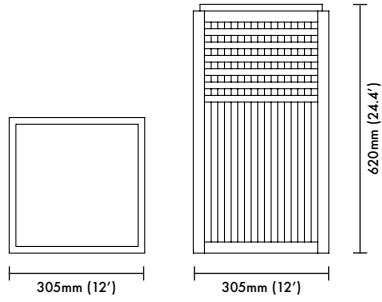

L E M O N

Riviera Plinth
by Yaniv Chen
Tear Sheet

Materials

Solid African Mahogany

Product Dimensions

Short

305mm x 305mm x 620mm (15kg)
(12' x 12' x 24.4' (33lbs))

Medium

275mm x 275mm x 890mm (18kg)
(10.8' x 10.8' x 35' (39.6lbs))

Tall

275mm x 275mm x 1100mm (20kg)
(10.8' x 10.8' x 43.3' (44lbs))

Package Dimensions

Short

450mm x 450mm x 870mm (30kg)
(17.7' x 17.7' x 34.2' (66lbs))

Medium

450mm x 450mm x 1150mm (34kg)
(17.7' x 17.7' x 45.2' (75lbs))

Tall

340mm x 340mm x 1360mm (37kg)
(13.3' x 13.3' x 53.5' (81.5lbs))

Care and Cleaning Instructions

Use a damp cloth to clean. Do not use any cleaners with chemicals or harsh abrasives.

Riviera Plinth

Size (305D x 305W x 620H)
(12'D x 12'W x 24.4'H)

Size (275D x 275W x 890H)
(10.8'D x 10.8'W x 35'H)

Size (275D x 275W x 1100H)
(10.8'D x 10.8'W x 43.3'H)

www.lemonfurniture.co
info@lemonfurniture.co