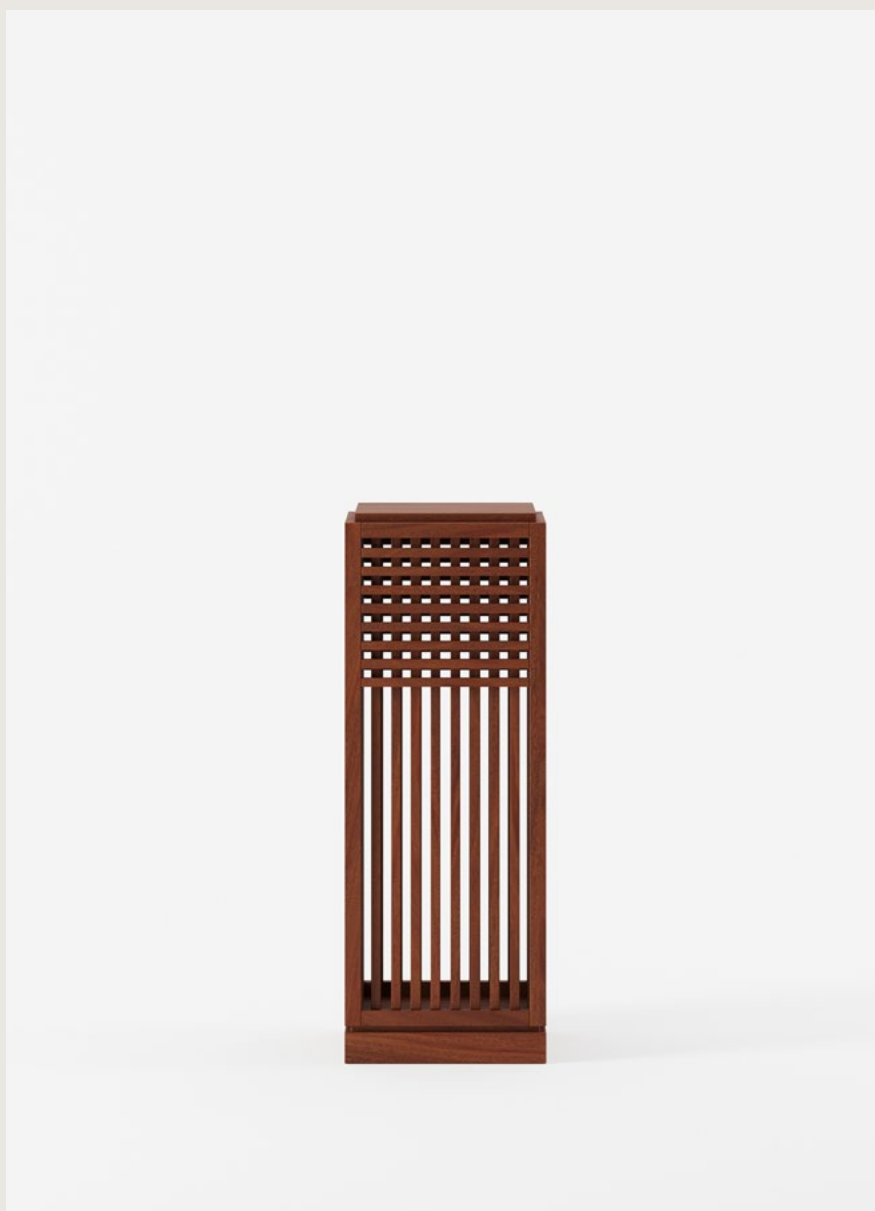

L E M O N

Riviera Plinth
by Yaniv Chen
Tear Sheet

Materials

Solid African Mahogany

Product Dimensions

Short

305mm x 305mm x 620mm (15kg)
(12' x 12' x 24.4' (33lbs))

Medium

275mm x 275mm x 890mm (18kg)
(10.8' x 10.8' x 35' (39.6lbs))

Tall

275mm x 275mm x 1100mm (20kg)
(10.8' x 10.8' x 43.3' (44lbs))

Package Dimensions

Short

450mm x 450mm x 870mm (30kg)
(17.7' x 17.7' x 34.2' (66lbs))

Assembly

This product ships assembled.

Riviera Plinth

Yaniv Chen, the designer behind the Riviera Plinths for Lemon, draws inspiration from a childhood memory and a lifelong fascination with lattice patterns. Exploring conservatories as a child and collecting works by renowned artists Charles Rennie Mackintosh and Cecil Beaton in his conservatory, Yaniv fell in love with the intersecting timber pieces. This love led to the creation of the Riviera Plinths. The humble plinth is an easy thing to place in the home, and the lattice allows light through, minimizing interruptions to the interior. It feels like owning a small moment in decorative history paired with childhood nostalgia. Crafted from African Mahogany, the plinths evoke the beams of historical Victorian and Edwardian homes in Cape Town. Yaniv's practice revolves around a deep connection to the past, manifested in this homage to decorative history.

Riviera Plinth

Size (305D x 305W x 620H)
(12'D x 12'W x 24.4'H)

Size (275D x 275W x 890H)
(10.8'D x 10.8'W x 35'H)

Size (275D x 275W x 1100H)
(10.8'D x 10.8'W x 43.3'H)

www.lemonfurniture.co
info@lemonfurniture.co