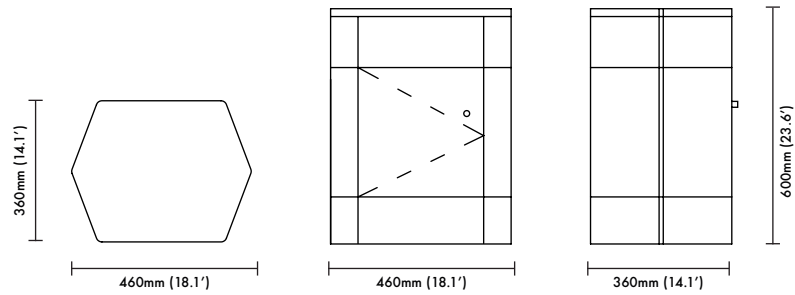

## Product Dimensions

Single

360mm 460mm x 600mm (18kg)  
(14.4' x 18.1' x 23.6'(26.4lbs)

Pair

360mm 460mm x 600mm (36kg)  
(14.4' x 18.1' x 23.6'(72.7lbs)

## Package Dimensions

Single

600mm x 600mm x 760mm (25kg)  
(23.6' x 23.6' x 30'(26.4lbs)

Pair

1200mm x 600mm x 760mm (50kg)  
(47.2' x 23.6' x 30'(110.2lbs)

# Park Nightstand Poplar Burl

**Size (360D x 460W x 600H)**  
**(14.4'D x 18.1'W x 23.6'H)**

[www.lemonfurniture.co](http://www.lemonfurniture.co)  
[info@lemonfurniture.co](mailto:info@lemonfurniture.co)