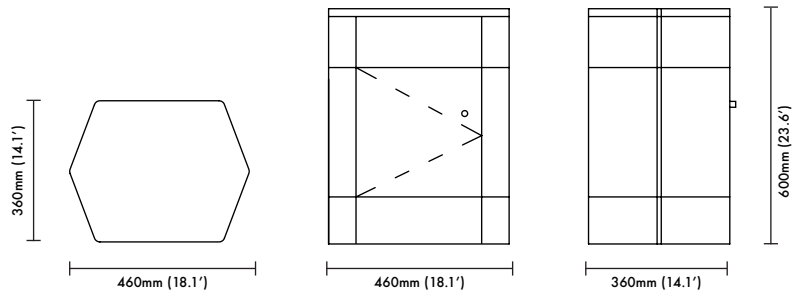

## Product Dimensions

### Single

600mm x 600mm x 760mm (25kg)  
(23.6' x 23.6' x 30')(26.4lbs)

### Pair

1200mm x 600mm x 760mm (50kg)  
(47.2' x 23.6' x 30')(110.2lbs)

# Park Nightstand Lacquer

**Size (360D x 460W x 600H)**  
**(14.4'D x 18.1'W x 23.6'H)**

[www.lemonfurniture.co](http://www.lemonfurniture.co)  
[info@lemonfurniture.co](mailto:info@lemonfurniture.co)

Herengracht 141  
1st Floor  
1015BH  
Amsterdam