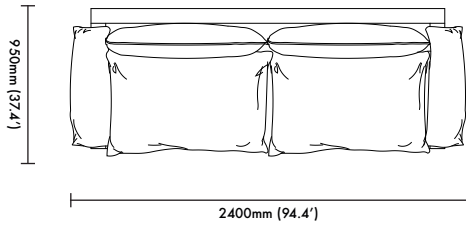

2400mm x 950mm x 800mm (150kg)
(94.4' x 37.4' x 31.5' (330lbs))

Package Dimensions

2530mm x 1130mm x 930mm (200kg)
(99.6' x 44.4' x 36.6' (440lbs))

Care and Cleaning Instructions

Use a damp cloth to clean. Do not use any cleaners with chemicals or harsh abrasives.

Size (2400L x 950D x 800H)
(94.4'W x 37.4'D x 31.5'H)

www.lemonfurniture.co
info@lemonfurniture.co

Herengracht 141
1st Floor
1015BH
Amsterdam

Cape Town
212A Buitengracht St.
City Centre
Cape Town
South Africa