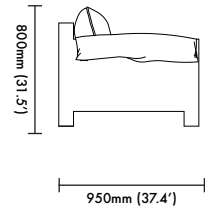

2400mm x 950mm x 800mm (150kg)
(94.4' x 37.4' x 31.5' (330lbs))

Package Dimensions

2530mm x 1130mm x 930mm (200kg)
(99.6' x 44.4' x 36.6' (440lbs))

Care and Cleaning Instructions

Use a damp cloth to clean. Do not use any cleaners with chemicals or harsh abrasives.

Size (2400L x 950D x 800H)
(94.4'W x 37.4'D x 31.5'H)

www.lemonfurniture.co
info@lemonfurniture.co

Herengracht 141
1st Floor
1015BH
Amsterdam

Cape Town
212A Buitengracht St.
City Centre
Cape Town
South Africa