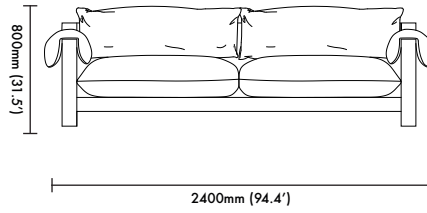

2400mm x 950mm x 800mm (150kg)
(94.4' x 37.4' x 31.5' (330lbs))

Package Dimensions

2530mm x 1130mm x 930mm (200kg)
(99.6' x 44.4' x 36.6' (440lbs))

Care and Cleaning Instructions

Use a damp cloth to clean. Do not use any cleaners with chemicals or harsh abrasives.

Size (2400L x 950D x 800H)
(94.4'W x 37.4'D x 31.5'H)

www.lemonfurniture.co
info@lemonfurniture.co

Herengracht 141
1st Floor
1015BH
Amsterdam

Cape Town
212A Buitengracht St.
City Centre
Cape Town
South Africa