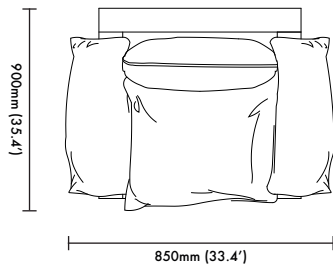

850mm x 900mm x 800mm (80kg)
(33.4' x 35.4' x 31.5' (176.3lbs))

Package Dimensions

980mm x 1130mm x 930mm (120kg)
(38.5' x 44.5' x 36.6' (264.5lbs))

Care and Cleaning Instructions

Use a damp cloth to clean. Do not use any cleaners with chemicals or harsh abrasives.

Size (850W x 900D x 800H)
(33.4'W x 35.4'D x 31.5'H)

www.lemonfurniture.co
info@lemonfurniture.co

Herengracht 141
1st Floor
1015BH
Amsterdam

Cape Town
212A Buitengracht St.
City Centre
Cape Town
South Africa