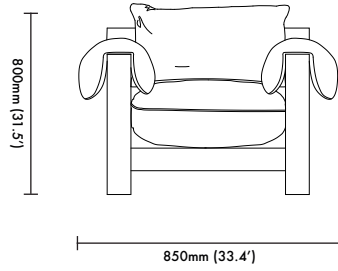

850mm x 900mm x 800mm (80kg)
(33.4' x 35.4' x 31.5' (176.3lbs))

Package Dimensions

980mm x 1130mm x 930mm (120kg)
(38.5' x 44.5' x 36.6' (264.5lbs))

Care and Cleaning Instructions

Use a damp cloth to clean. Do not use any cleaners with chemicals or harsh abrasives.

Size (850W x 900D x 800H)
(33.4'W x 35.4'D x 31.5'H)

www.lemonfurniture.co
info@lemonfurniture.co

Herengracht 141
1st Floor
1015BH
Amsterdam

Cape Town
212A Buitengracht St.
City Centre
Cape Town
South Africa