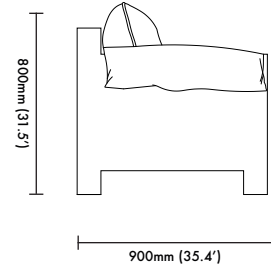

850mm x 900mm x 800mm (80kg)
(33.4' x 35.4' x 31.5' (176.3lbs))

Package Dimensions

980mm x 1130mm x 930mm (120kg)
(38.5' x 44.5' x 36.6' (264.5lbs))

Care and Cleaning Instructions

Use a damp cloth to clean. Do not use any cleaners with chemicals or harsh abrasives.

Size (850W x 900D x 800H)
(33.4'W x 35.4'D x 31.5'H)

www.lemonfurniture.co
info@lemonfurniture.co

Herengracht 141
1st Floor
1015BH
Amsterdam

Cape Town
212A Buitengracht St.
City Centre
Cape Town
South Africa