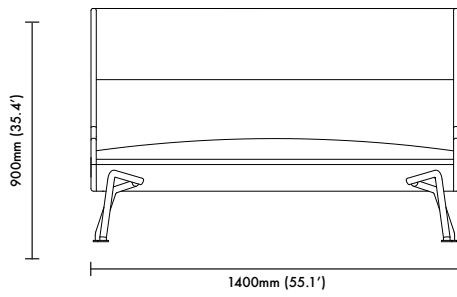

## Product Dimensions

1400mm x 940mm x 900mm (45kg)  
(55.1' x 37' x 35.4' (99.2lbs))

## Package Dimensions

1530mm x 1070mm x 1030mm (75kg)  
(60.2' x 42' x 40.5' (165.3lbs))

# Kent Loveseat

**Size (1400W x 940D x 900H)**  
**(55.1'W x 37'D x 35.4'H)**

[www.lemonfurniture.co](http://www.lemonfurniture.co)  
[info@lemonfurniture.co](mailto:info@lemonfurniture.co)

Herengracht 141  
1st Floor  
1015BH  
Amsterdam