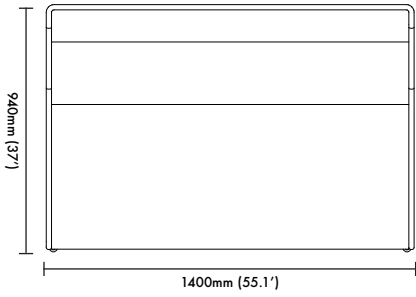

## Product Dimensions

1400mm x 940mm x 900mm (45kg)  
(55.1' x 37' x 35.4' (99.2lbs))

## Package Dimensions

1530mm x 1070mm x 1030mm (75kg)  
(60.2' x 42' x 40.5' (165.3lbs))

# Kent Loveseat

**Size (1400W x 940D x 900H)**  
**(55.1'W x 37'D x 35.4'H)**

[www.lemonfurniture.co](http://www.lemonfurniture.co)  
[info@lemonfurniture.co](mailto:info@lemonfurniture.co)

Herengracht 141  
1st Floor  
1015BH  
Amsterdam