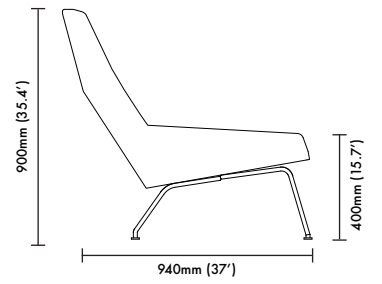

## Product Dimensions

1400mm x 940mm x 900mm (45kg)  
(55.1' x 37' x 35.4' (99.2lbs))

## Package Dimensions

1530mm x 1070mm x 1030mm (75kg)  
(60.2' x 42' x 40.5' (165.3lbs))

# Kent Loveseat

**Size (1400W x 940D x 900H)**  
**(55.1'W x 37'D x 35.4'H)**

[www.lemonfurniture.co](http://www.lemonfurniture.co)  
[info@lemonfurniture.co](mailto:info@lemonfurniture.co)

Herengracht 141  
1st Floor  
1015BH  
Amsterdam